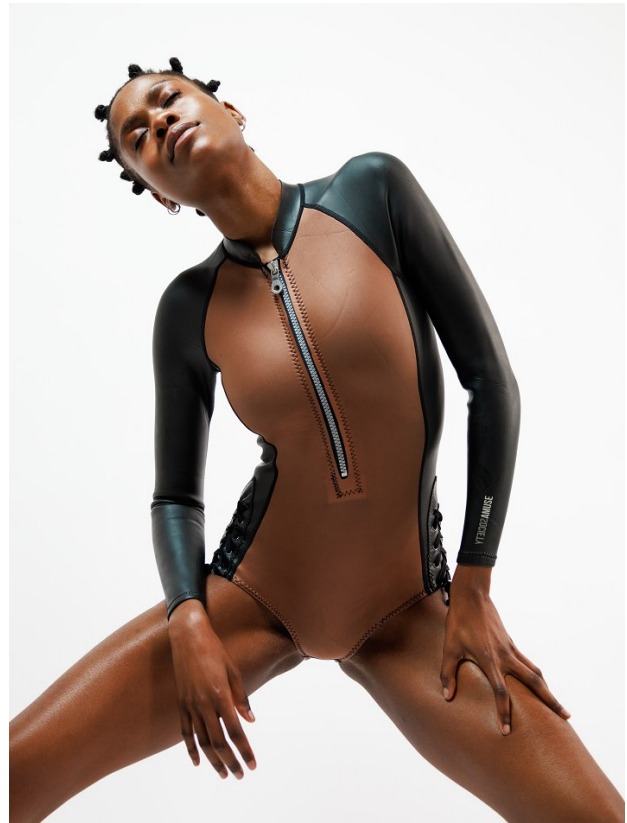

BOSS MODELS

CAPE TOWN

LULU MNTONINTSHI

Height: 177cm Bust: 88cm Waist: 70cm Hips: 102cm Shoe: 7 UK Hair: Black Eyes: Brown