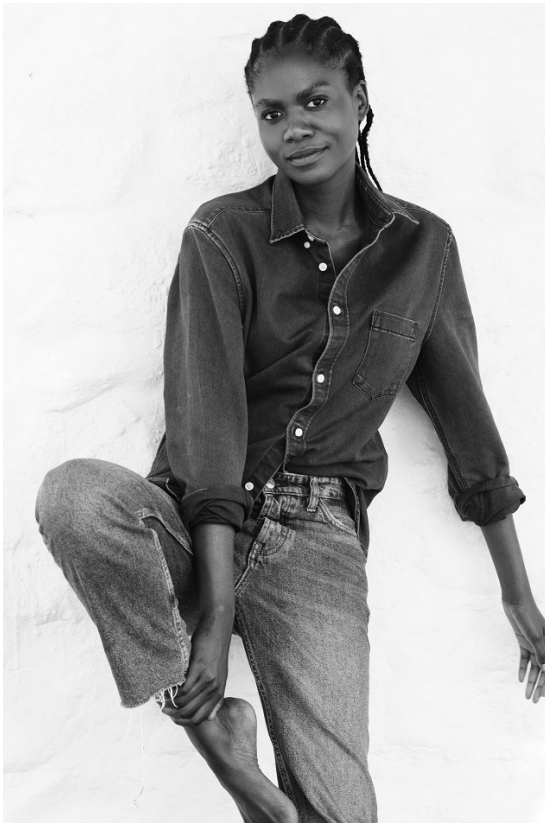

BOSS MODELS

CAPE TOWN

LULU MNTONINTSHI

Height: 177cm Bust: 88cm Waist: 70cm Hips: 102cm Shoe: 7 UK Hair: Black Eyes: Brown