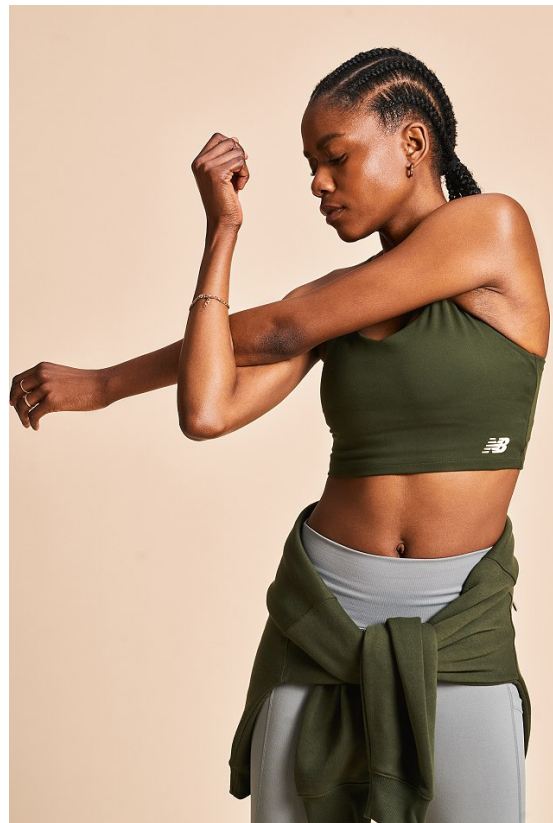

BOSS MODELS

CAPE TOWN

LULU MNTONINTSHI

Height: 177cm Bust: 88cm Waist: 70cm Hips: 102cm Shoe: 7 UK Hair: Black Eyes: Brown

BOSS MODELS

CAPE TOWN

LULU MNTONINTSHI

Height: 177cm Bust: 88cm Waist: 70cm Hips: 102cm Shoe: 7 UK Hair: Black Eyes: Brown