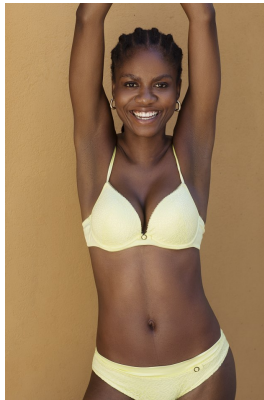

BOSS MODELS

CAPE TOWN

LULU MNTONINTSHI

Height: 177cm Bust: 88cm Waist: 70cm Hips: 102cm Shoe: 7 UK Hair: Black Eyes: Brown

BOSS MODELS

CAPE TOWN

LULU MNTONINTSHI

Height: 177cm Bust: 88cm Waist: 70cm Hips: 102cm Shoe: 7 UK Hair: Black Eyes: Brown

BOSS MODELS

CAPE TOWN

LULU MNTONINTSHI

Height: 177cm Bust: 88cm Waist: 70cm Hips: 102cm Shoe: 7 UK Hair: Black Eyes: Brown