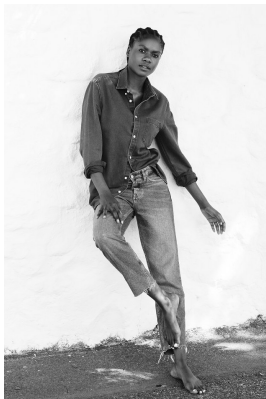

BOSS MODELS

CAPE TOWN

LULU MNTONINTSHI

Height: 177cm Bust: 88cm Waist: 70cm Hips: 102cm Shoe: 7 UK Hair: Black Eyes: Brown

BOSS MODELS

CAPE TOWN

LULU MNTONINTSHI

Height: 177cm Bust: 88cm Waist: 70cm Hips: 102cm Shoe: 7 UK Hair: Black Eyes: Brown

BOSS MODELS

CAPE TOWN

LULU MNTONINTSHI

Height: 177cm Bust: 88cm Waist: 70cm Hips: 102cm Shoe: 7 UK Hair: Black Eyes: Brown