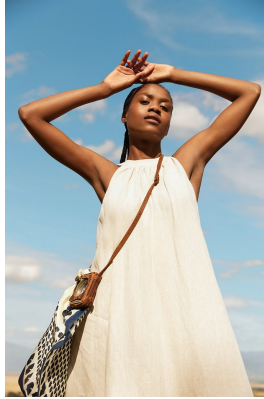

BOSS MODELS

CAPE TOWN

LULU MNTONINTSHI

Height: 177cm Bust: 88cm Waist: 70cm Hips: 102cm Shoe: 7 UK Hair: Black Eyes: Brown

BOSS MODELS

CAPE TOWN

LULU MNTONINTSHI

Height: 177cm Bust: 88cm Waist: 70cm Hips: 102cm Shoe: 7 UK Hair: Black Eyes: Brown

BOSS MODELS

CAPE TOWN

LULU MNTONINTSHI

Height: 177cm Bust: 88cm Waist: 70cm Hips: 102cm Shoe: 7 UK Hair: Black Eyes: Brown