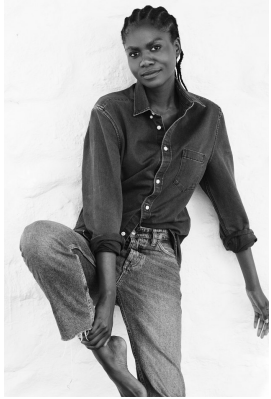

BOSS MODELS

CAPE TOWN

LULU MNTONINTSHI

Height: 177cm Bust: 88cm Waist: 70cm Hips: 102cm Shoe: 7 UK Hair: Black Eyes: Brown

BOSS MODELS

CAPE TOWN

LULU MNTONINTSHI

Height: 177cm Bust: 88cm Waist: 70cm Hips: 102cm Shoe: 7 UK Hair: Black Eyes: Brown

BOSS MODELS

CAPE TOWN

LULU MNTONINTSHI

Height: 177cm Bust: 88cm Waist: 70cm Hips: 102cm Shoe: 7 UK Hair: Black Eyes: Brown