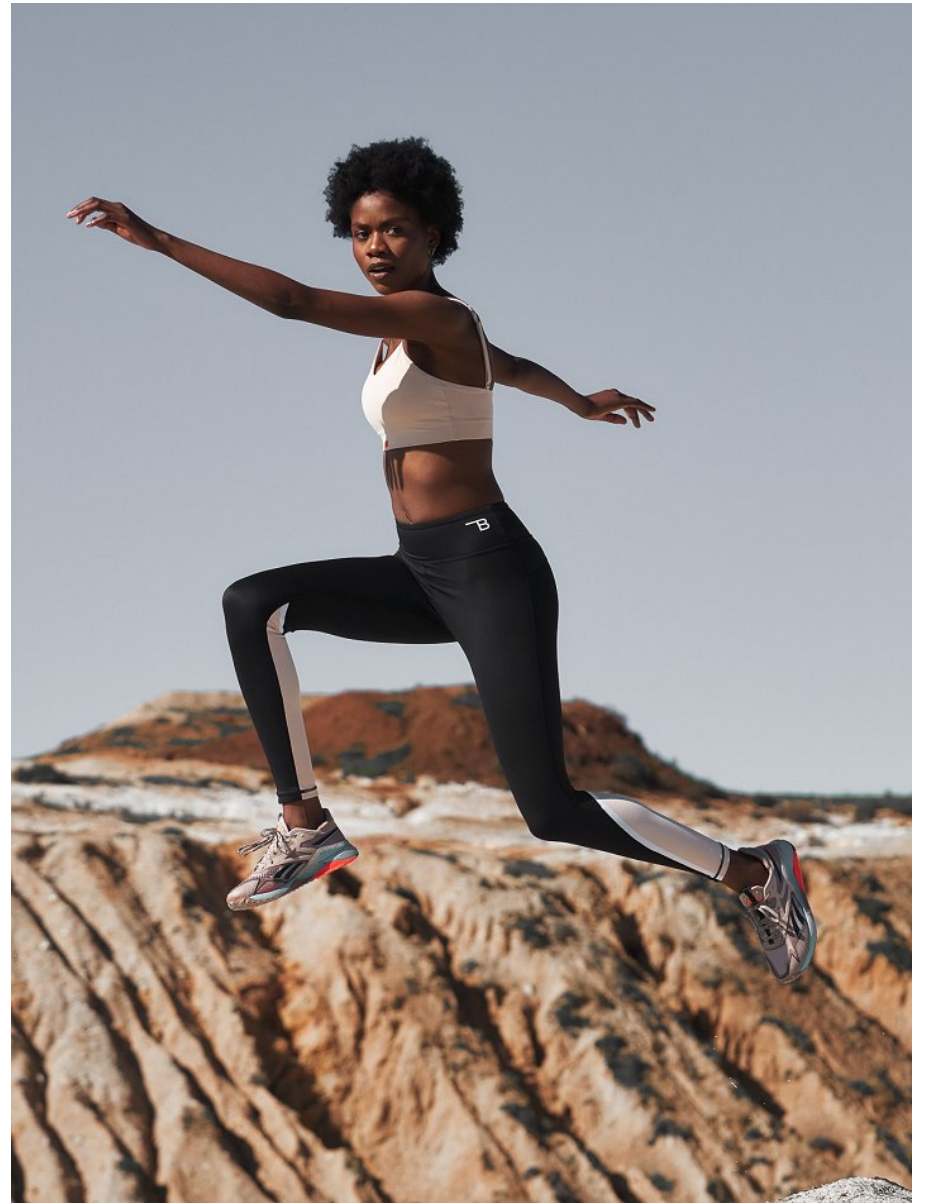

BOSS MODELS

CAPE TOWN

LULU MNTONINTSHI

Height: 177cm Bust: 88cm Waist: 70cm Hips: 102cm Shoe: 7 UK Hair: Black Eyes: Brown