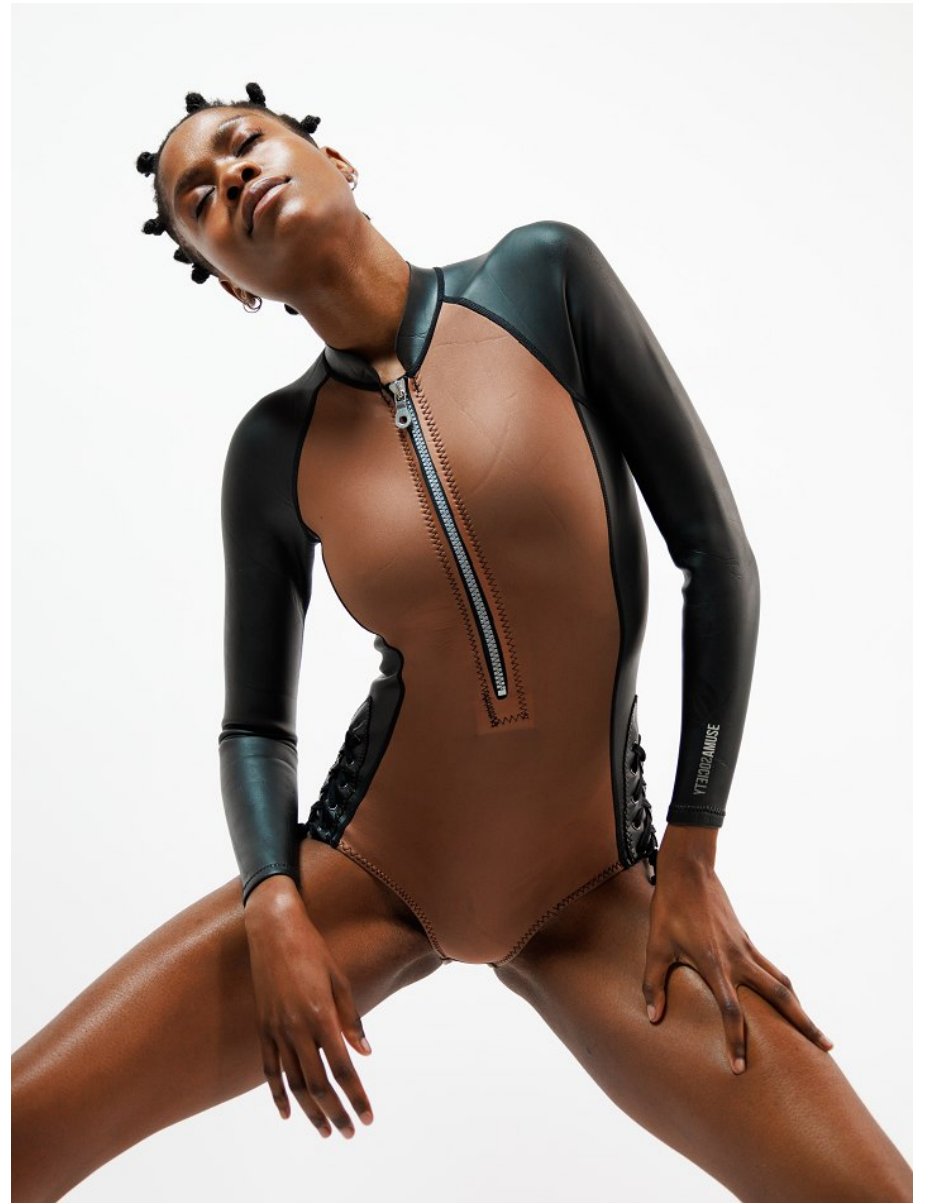

BOSS MODELS

CAPE TOWN

LULU MNTONINTSHI

Height: 177cm Bust: 88cm Waist: 70cm Hips: 102cm Shoe: 7 UK Hair: Black Eyes: Brown

BOSS MODELS

CAPE TOWN

LULU MNTONINTSHI

Height: 177cm Bust: 88cm Waist: 70cm Hips: 102cm Shoe: 7 UK Hair: Black Eyes: Brown