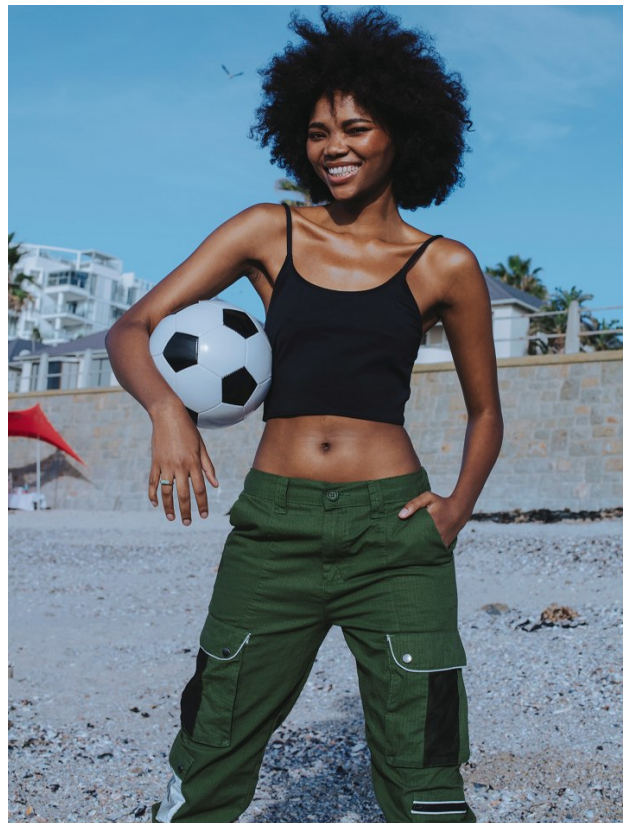

BOSS MODELS

CAPE TOWN

LOLLY NQANQASE

Height: 174cm Bust: 77cm Waist: 61cm Hips: 98cm Shoe: 6 UK Hair: Dark Black Eyes: Brown

BOSS MODELS

CAPE TOWN

LOLLY NQANQASE

Height: 174cm Bust: 77cm Waist: 61cm Hips: 98cm Shoe: 6 UK Hair: Dark Black Eyes: Brown