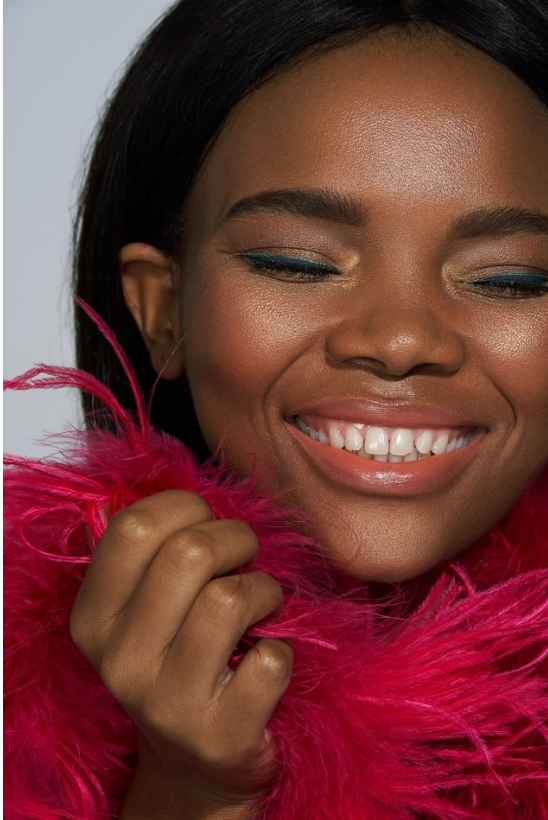

BOSS MODELS

CAPE TOWN

LOLLY NQANQASE

Height: 174cm Bust: 77cm Waist: 61cm Hips: 98cm Shoe: 6 UK Hair: Dark Black Eyes: Brown