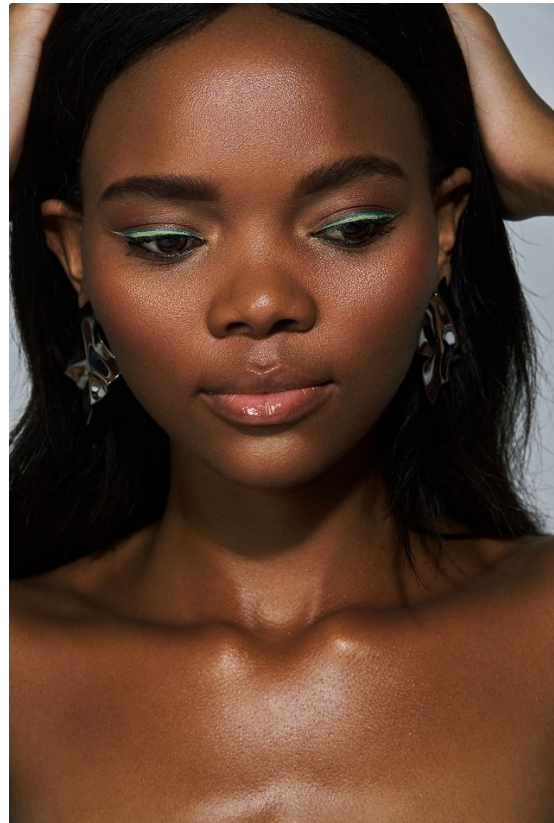

BOSS MODELS

CAPE TOWN

LOLLY NQANQASE

Height: 174cm Bust: 77cm Waist: 61cm Hips: 98cm Shoe: 6 UK Hair: Dark Black Eyes: Brown