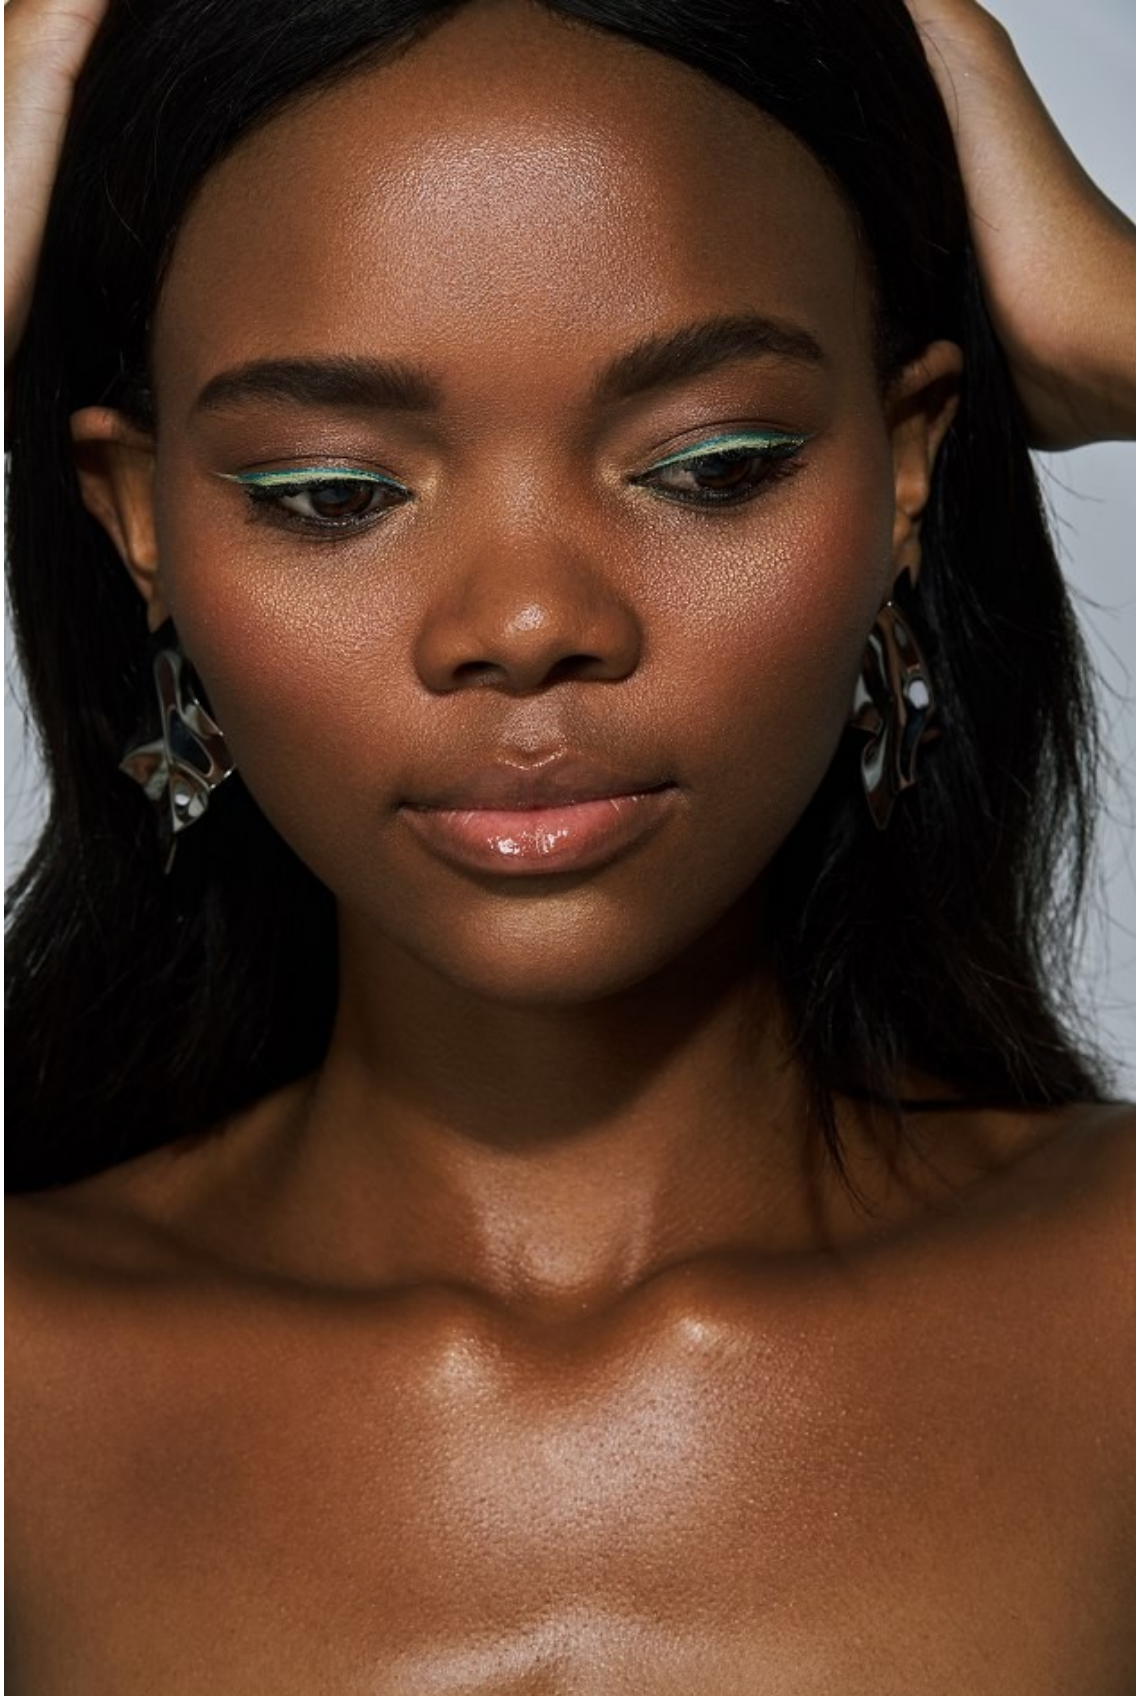

BOSS MODELS

CAPE TOWN

LOLLY NQANQASE

Height: 174cm Bust: 75cm Waist: 61cm Hips: 95cm Shoe: 6 UK Hair: Dark Black Eyes: Brown