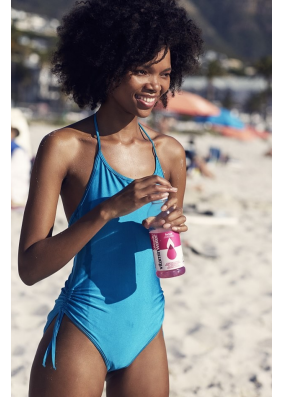

BOSS MODELS

CAPE TOWN

LOLLY NQANQASE

Height: 174cm Bust: 77cm Waist: 61cm Hips: 95cm Shoe: 6 UK Hair: Dark Black Eyes: Brown

BOSS MODELS

CAPE TOWN

LOLLY NQANQASE

Height: 174cm Bust: 77cm Waist: 61cm Hips: 95cm Shoe: 6 UK Hair: Dark Black Eyes: Brown