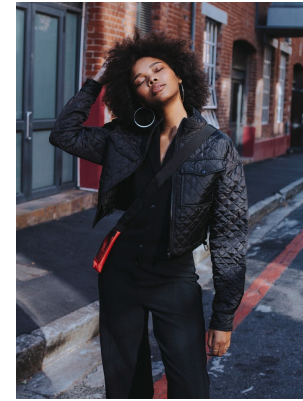

BOSS MODELS

CAPE TOWN

LOLLY NQANQASE

Height: 174cm Bust: 77cm Waist: 61cm Hips: 98cm Shoe: 6 UK Hair: Dark Black Eyes: Brown

BOSS MODELS

CAPE TOWN

LOLLY NQANQASE

Height: 174cm Bust: 77cm Waist: 61cm Hips: 98cm Shoe: 6 UK Hair: Dark Black Eyes: Brown