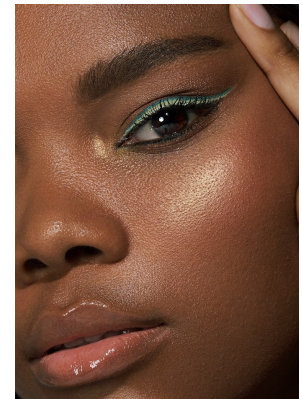

BOSS MODELS

CAPE TOWN

LOLLY NQANQASE

Height: 174cm Bust: 77cm Waist: 61cm Hips: 98cm Shoe: 6 UK Hair: Dark Black Eyes: Brown

BOSS MODELS

CAPE TOWN

LOLLY NQANQASE

Height: 174cm Bust: 77cm Waist: 61cm Hips: 98cm Shoe: 6 UK Hair: Dark Black Eyes: Brown