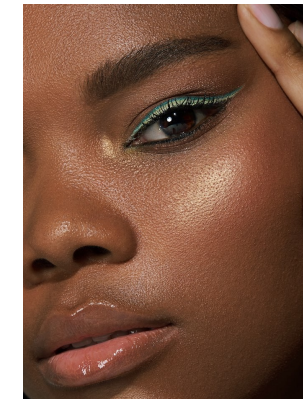

BOSS MODELS

CAPE TOWN

LOLLY NQANQASE

Height: 174cm Bust: 77cm Waist: 61cm Hips: 95cm Shoe: 6 UK Hair: Dark Black Eyes: Brown

BOSS MODELS

CAPE TOWN

LOLLY NQANQASE

Height: 174cm Bust: 77cm Waist: 61cm Hips: 95cm Shoe: 6 UK Hair: Dark Black Eyes: Brown