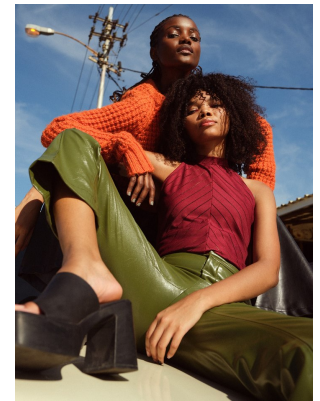

BOSS MODELS

CAPE TOWN

LOLLY NQANQASE

Height: 174cm Bust: 77cm Waist: 61cm Hips: 98cm Shoe: 6 UK Hair: Dark Black Eyes: Brown

BOSS MODELS

CAPE TOWN

LOLLY NQANQASE

Height: 174cm Bust: 77cm Waist: 61cm Hips: 98cm Shoe: 6 UK Hair: Dark Black Eyes: Brown