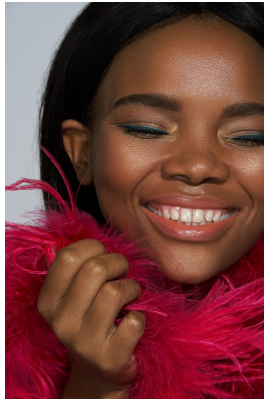

BOSS MODELS

CAPE TOWN

LOLLY NQANQASE

Height: 174cm Bust: 77cm Waist: 61cm Hips: 98cm Shoe: 6 UK Hair: Dark Black Eyes: Brown

BOSS MODELS

CAPE TOWN

LOLLY NQANQASE

Height: 174cm Bust: 77cm Waist: 61cm Hips: 98cm Shoe: 6 UK Hair: Dark Black Eyes: Brown