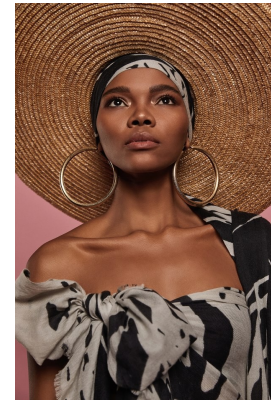

BOSS MODELS

CAPE TOWN

LOLLY NQANQASE

Height: 174cm Bust: 77cm Waist: 61cm Hips: 98cm Shoe: 6 UK Hair: Dark Black Eyes: Brown

BOSS MODELS

CAPE TOWN

LOLLY NQANQASE

Height: 174cm Bust: 77cm Waist: 61cm Hips: 98cm Shoe: 6 UK Hair: Dark Black Eyes: Brown