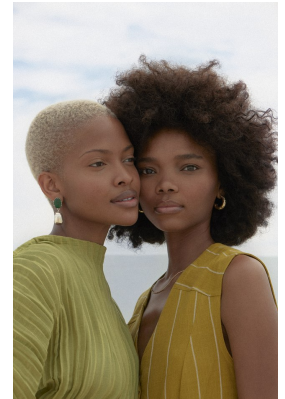

BOSS MODELS

CAPE TOWN

LOLLY NQANQASE

Height: 174cm Bust: 77cm Waist: 61cm Hips: 98cm Shoe: 6 UK Hair: Dark Black Eyes: Brown

BOSS MODELS

CAPE TOWN

LOLLY NQANQASE

Height: 174cm Bust: 77cm Waist: 61cm Hips: 98cm Shoe: 6 UK Hair: Dark Black Eyes: Brown