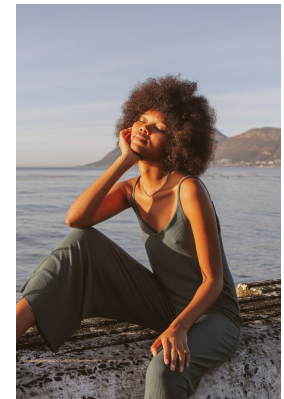

BOSS MODELS

CAPE TOWN

LOLLY NQANQASE

Height: 174cm Bust: 77cm Waist: 61cm Hips: 95cm Shoe: 6 UK Hair: Dark Black Eyes: Brown

BOSS MODELS

CAPE TOWN

LOLLY NQANQASE

Height: 174cm Bust: 77cm Waist: 61cm Hips: 95cm Shoe: 6 UK Hair: Dark Black Eyes: Brown