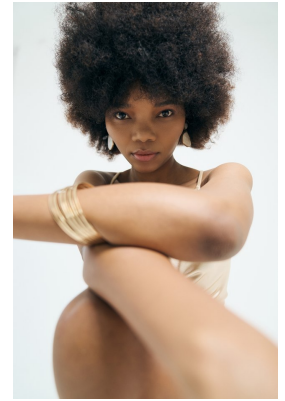

BOSS MODELS

CAPE TOWN

LOLLY NQANQASE

Height: 174cm Bust: 77cm Waist: 61cm Hips: 95cm Shoe: 6 UK Hair: Dark Black Eyes: Brown

BOSS MODELS

CAPE TOWN

LOLLY NQANQASE

Height: 174cm Bust: 77cm Waist: 61cm Hips: 95cm Shoe: 6 UK Hair: Dark Black Eyes: Brown