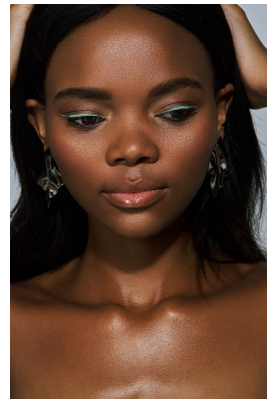

BOSS MODELS

CAPE TOWN

LOLLY NQANQASE

Height: 174cm Bust: 77cm Waist: 61cm Hips: 95cm Shoe: 6 UK Hair: Dark Black Eyes: Brown

BOSS MODELS

CAPE TOWN

LOLLY NQANQASE

Height: 174cm Bust: 77cm Waist: 61cm Hips: 95cm Shoe: 6 UK Hair: Dark Black Eyes: Brown