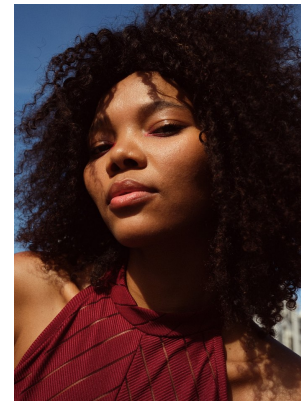

BOSS MODELS

CAPE TOWN

LOLLY NQANQASE

Height: 174cm Bust: 77cm Waist: 61cm Hips: 98cm Shoe: 6 UK Hair: Dark Black Eyes: Brown

BOSS MODELS

CAPE TOWN

LOLLY NQANQASE

Height: 174cm Bust: 77cm Waist: 61cm Hips: 98cm Shoe: 6 UK Hair: Dark Black Eyes: Brown