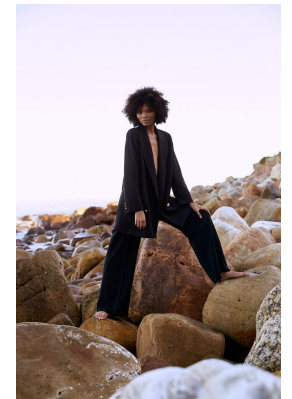

BOSS MODELS

CAPE TOWN

LOLLY NQANQASE

Height: 174cm Bust: 77cm Waist: 61cm Hips: 98cm Shoe: 6 UK Hair: Dark Black Eyes: Brown

BOSS MODELS

CAPE TOWN

LOLLY NQANQASE

Height: 174cm Bust: 77cm Waist: 61cm Hips: 98cm Shoe: 6 UK Hair: Dark Black Eyes: Brown