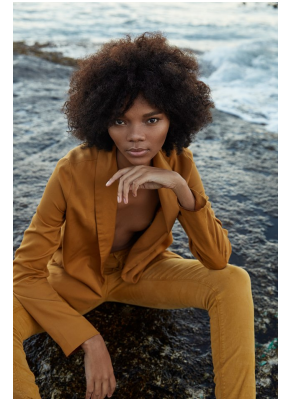

BOSS MODELS

CAPE TOWN

LOLLY NQANQASE

Height: 174cm Bust: 77cm Waist: 61cm Hips: 98cm Shoe: 6 UK Hair: Dark Black Eyes: Brown

BOSS MODELS

CAPE TOWN

LOLLY NQANQASE

Height: 174cm Bust: 77cm Waist: 61cm Hips: 98cm Shoe: 6 UK Hair: Dark Black Eyes: Brown