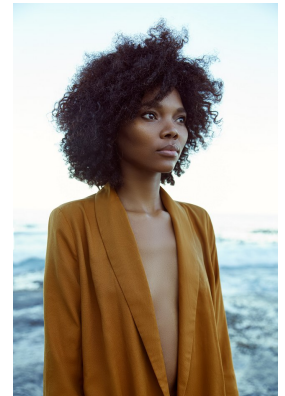

BOSS MODELS

CAPE TOWN

LOLLY NQANQASE

Height: 174cm Bust: 77cm Waist: 61cm Hips: 95cm Shoe: 6 UK Hair: Dark Black Eyes: Brown

BOSS MODELS

CAPE TOWN

LOLLY NQANQASE

Height: 174cm Bust: 77cm Waist: 61cm Hips: 95cm Shoe: 6 UK Hair: Dark Black Eyes: Brown