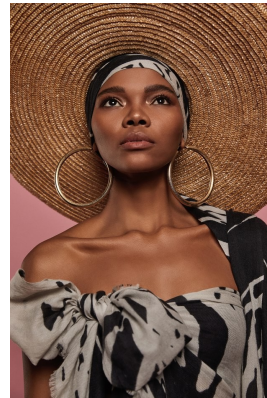

BOSS MODELS

CAPE TOWN

LOLLY NQANQASE

Height: 174cm Bust: 77cm Waist: 61cm Hips: 95cm Shoe: 6 UK Hair: Dark Black Eyes: Brown

BOSS MODELS

CAPE TOWN

LOLLY NQANQASE

Height: 174cm Bust: 77cm Waist: 61cm Hips: 95cm Shoe: 6 UK Hair: Dark Black Eyes: Brown