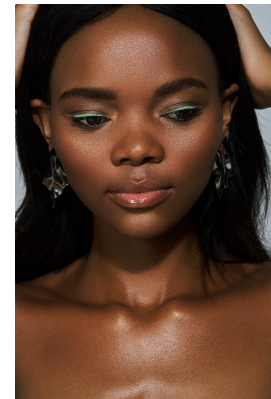

BOSS MODELS

CAPE TOWN

LOLLY NQANQASE

Height: 174cm Bust: 77cm Waist: 61cm Hips: 98cm Shoe: 6 UK Hair: Dark Black Eyes: Brown

BOSS MODELS

CAPE TOWN

LOLLY NQANQASE

Height: 174cm Bust: 77cm Waist: 61cm Hips: 98cm Shoe: 6 UK Hair: Dark Black Eyes: Brown