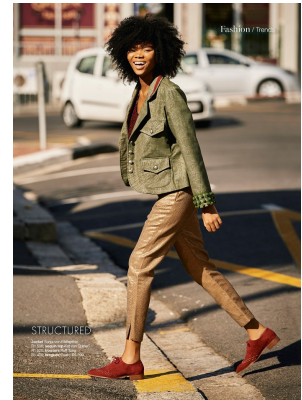

BOSS MODELS

CAPE TOWN

LOLLY NQANQASE

Height: 174cm Bust: 77cm Waist: 61cm Hips: 98cm Shoe: 6 UK Hair: Dark Black Eyes: Brown

BOSS MODELS

CAPE TOWN

LOLLY NQANQASE

Height: 174cm Bust: 77cm Waist: 61cm Hips: 98cm Shoe: 6 UK Hair: Dark Black Eyes: Brown