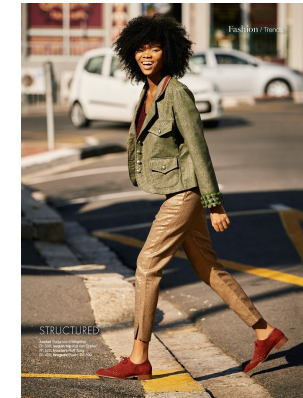

BOSS MODELS

CAPE TOWN

LOLLY NQANQASE

Height: 174cm Bust: 77cm Waist: 61cm Hips: 95cm Shoe: 6 UK Hair: Dark Black Eyes: Brown