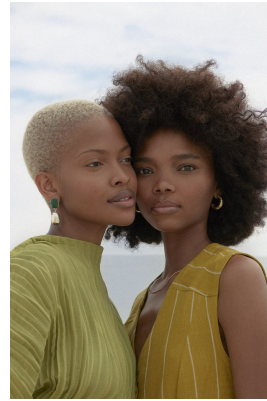

BOSS MODELS

CAPE TOWN

LOLLY NQANQASE

Height: 174cm Bust: 77cm Waist: 61cm Hips: 95cm Shoe: 6 UK Hair: Dark Black Eyes: Brown

BOSS MODELS

CAPE TOWN

LOLLY NQANQASE

Height: 174cm Bust: 77cm Waist: 61cm Hips: 95cm Shoe: 6 UK Hair: Dark Black Eyes: Brown