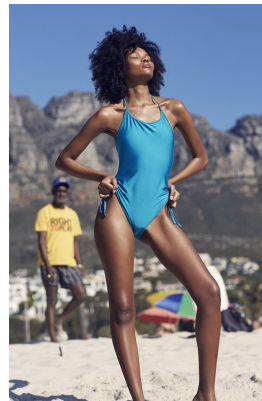

BOSS MODELS

CAPE TOWN

LOLLY NQANQASE

Height: 174cm Bust: 77cm Waist: 61cm Hips: 98cm Shoe: 6 UK Hair: Dark Black Eyes: Brown

BOSS MODELS

CAPE TOWN

LOLLY NQANQASE

Height: 174cm Bust: 77cm Waist: 61cm Hips: 98cm Shoe: 6 UK Hair: Dark Black Eyes: Brown