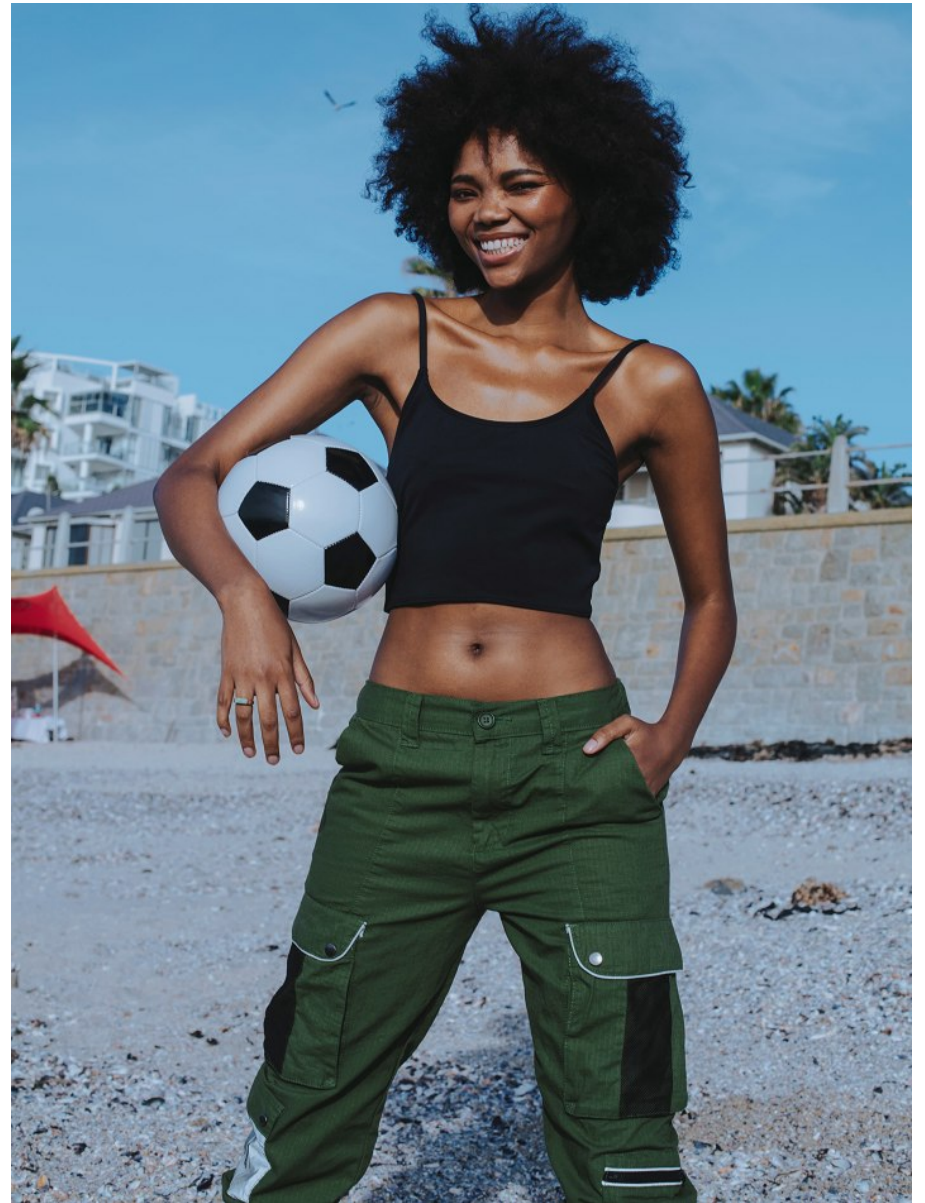

BOSS MODELS

CAPE TOWN

Height: 174cm Bust: 77cm Waist: 61cm Hips: 98cm Shoe: 6 UK Hair: Dark Black Eyes: Brown