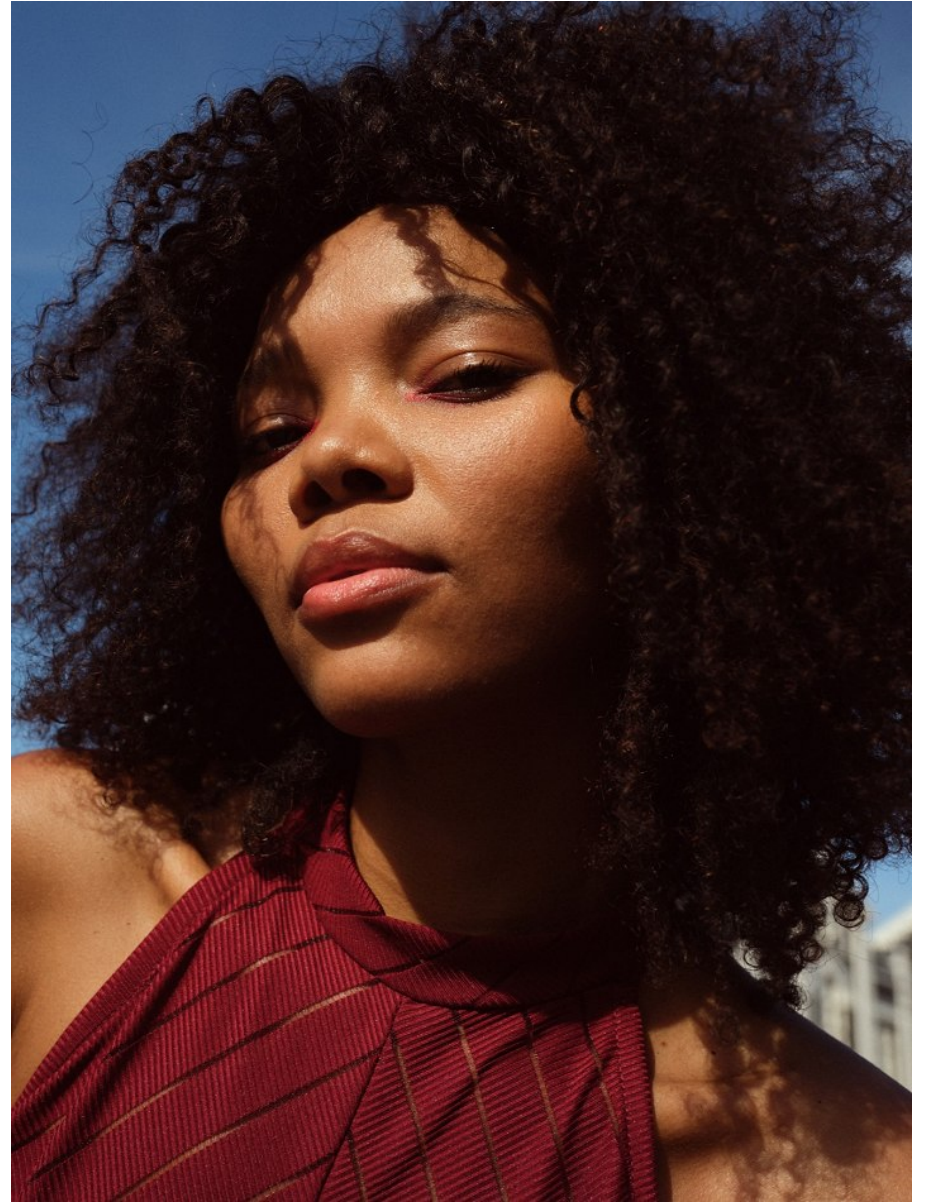

BOSS MODELS

CAPE TOWN

Height: 174cm Bust: 77cm Waist: 61cm Hips: 98cm Shoe: 6 UK Hair: Dark Black Eyes: Brown