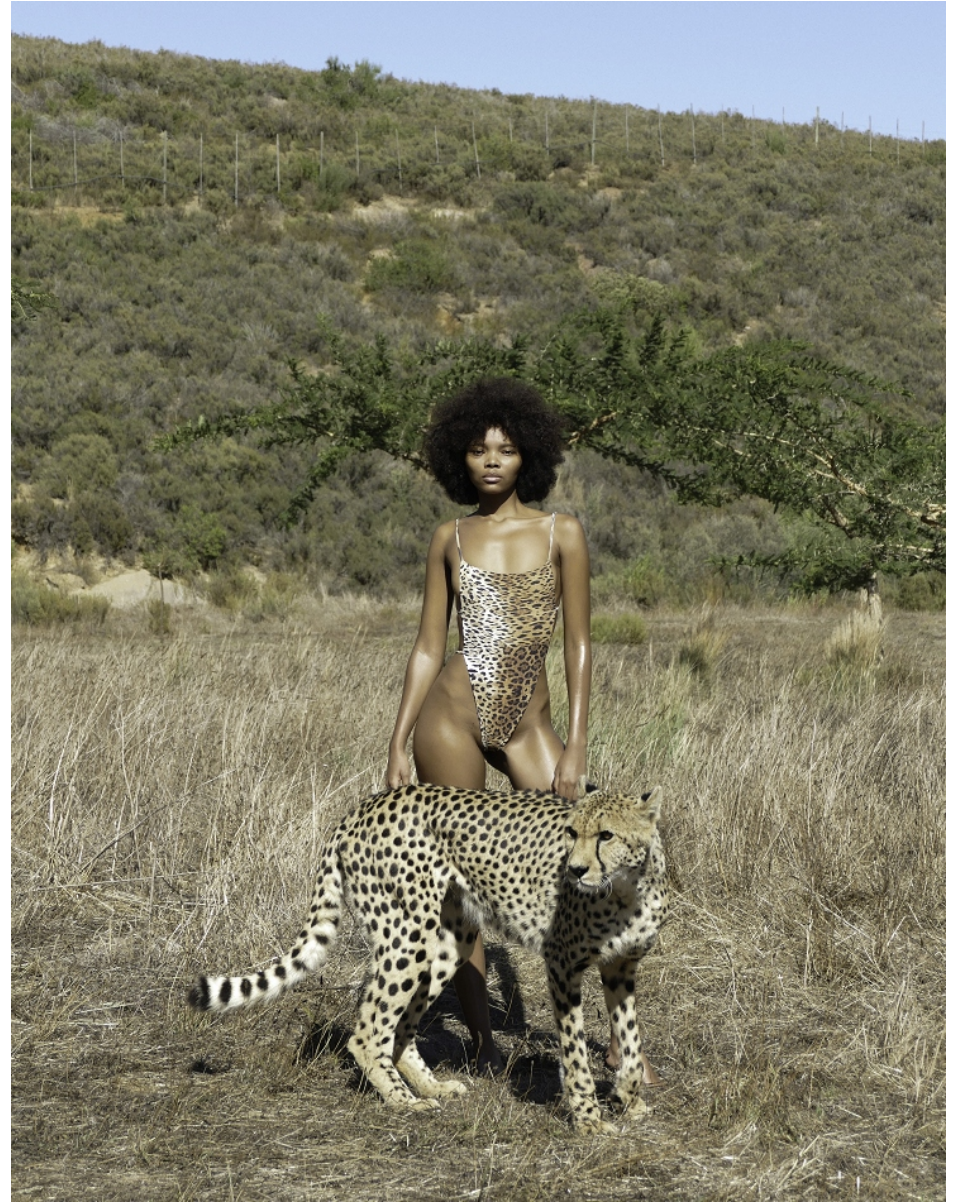

BOSS MODELS

CAPE TOWN

Height: 174cm Bust: 77cm Waist: 61cm Hips: 98cm Shoe: 6 UK Hair: Dark Black Eyes: Brown