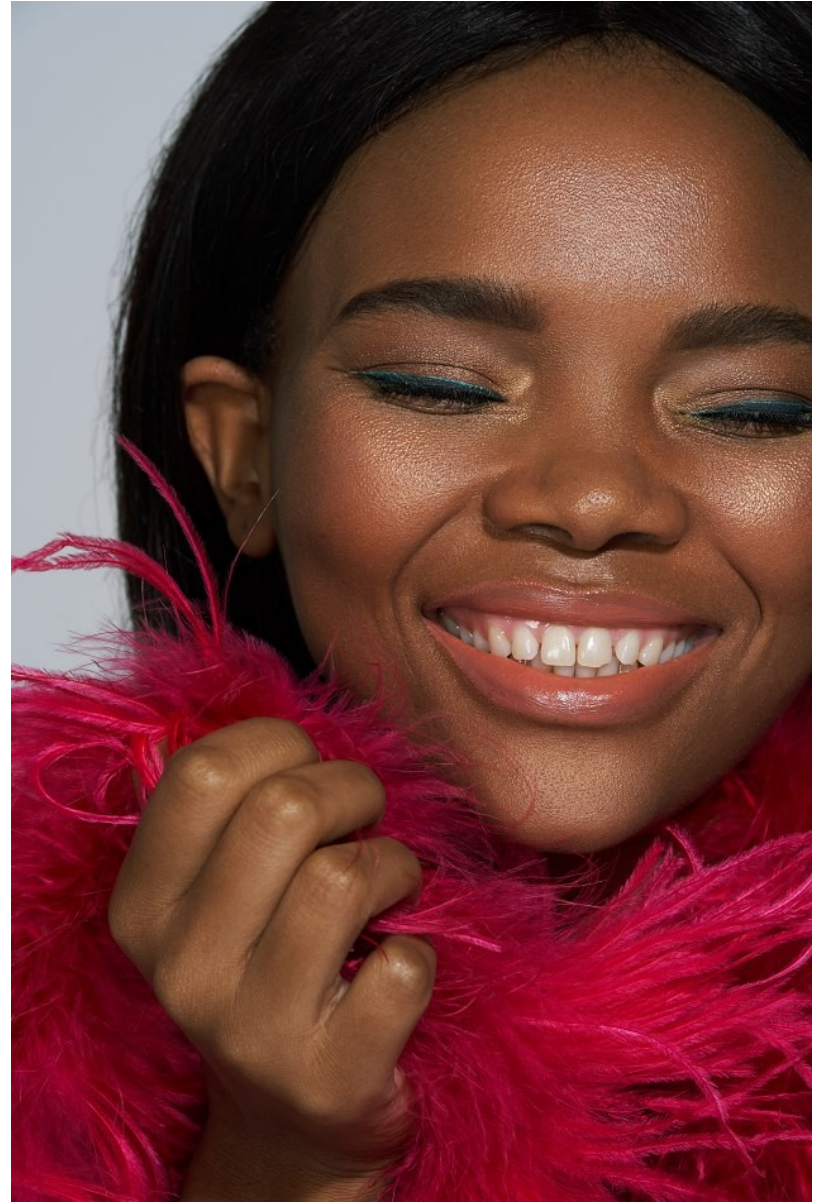

BOSS MODELS

CAPE TOWN

LOLLY NQANQASE

Height: 174cm Bust: 77cm Waist: 61cm Hips: 98cm Shoe: 6 UK Hair: Dark Black Eyes: Brown