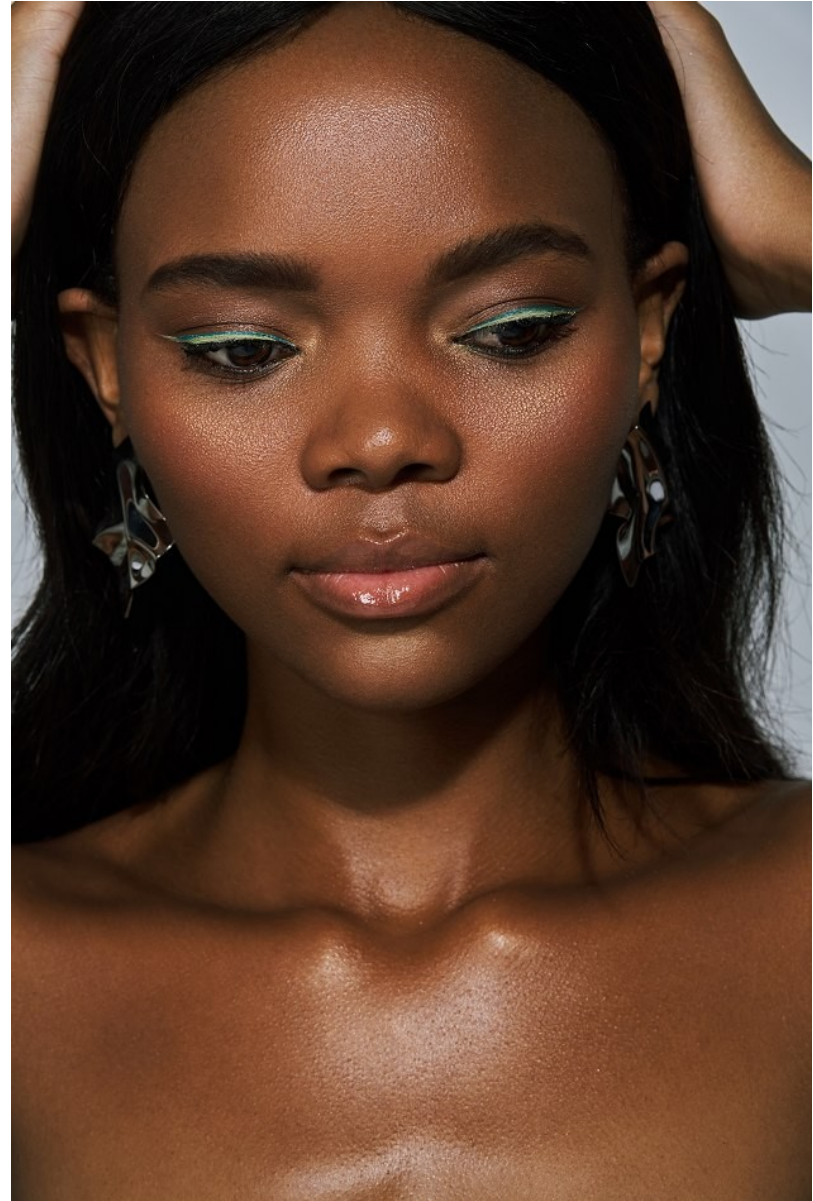

BOSS MODELS

CAPE TOWN

Height: 174cm Bust: 77cm Waist: 61cm Hips: 98cm Shoe: 6 UK Hair: Dark Black Eyes: Brown