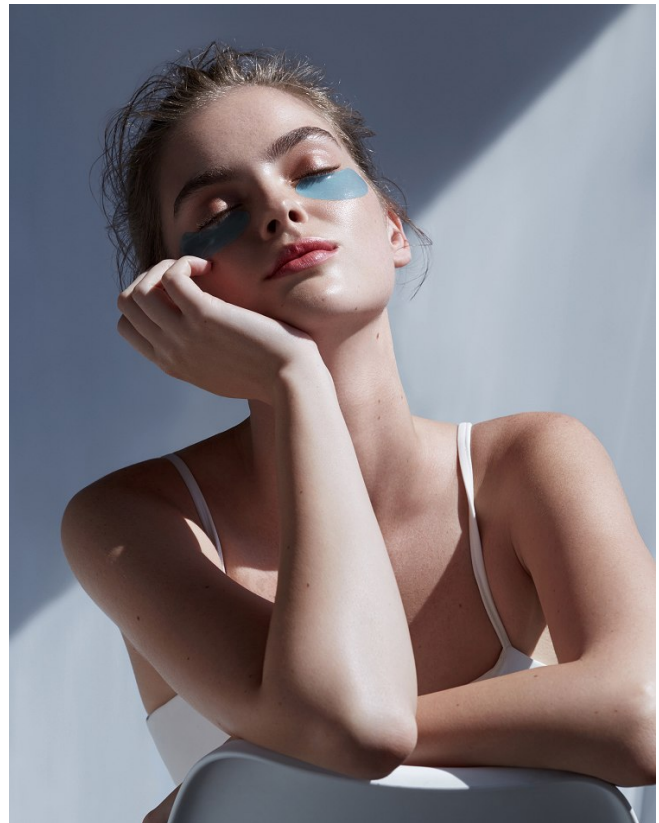

BOSS MODELS

CAPE TOWN

KRISTILENE DICKS

Height: 180cm Bust: 95cm Waist: 80cm Hips: 115cm Shoe: 6 UK Hair: Light Brown Eyes: Green/Grey