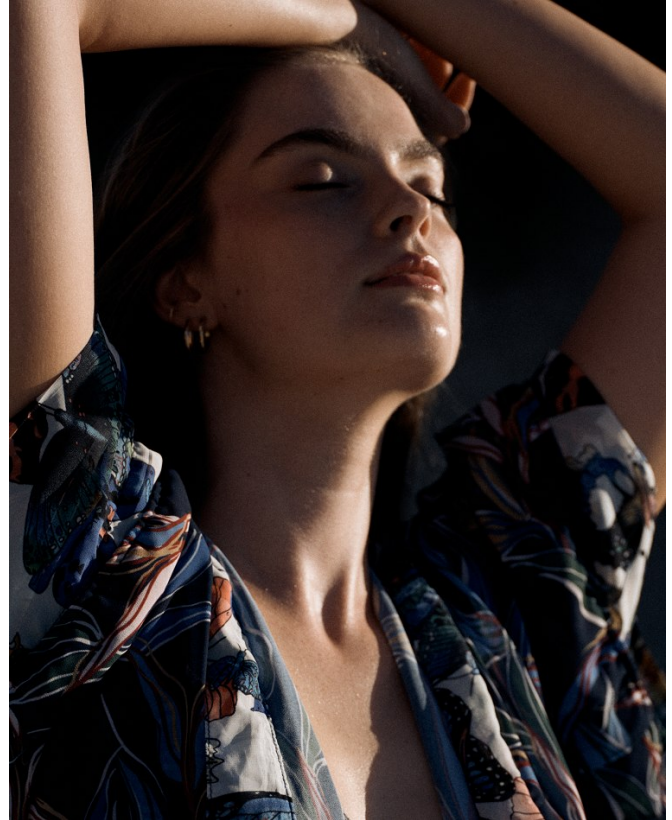

BOSS MODELS

CAPE TOWN

KRISTILENE DICKS

Height: 180cm Bust: 95cm Waist: 80cm Hips: 115cm Shoe: 6 UK Hair: Light Brown Eyes: Green/Grey