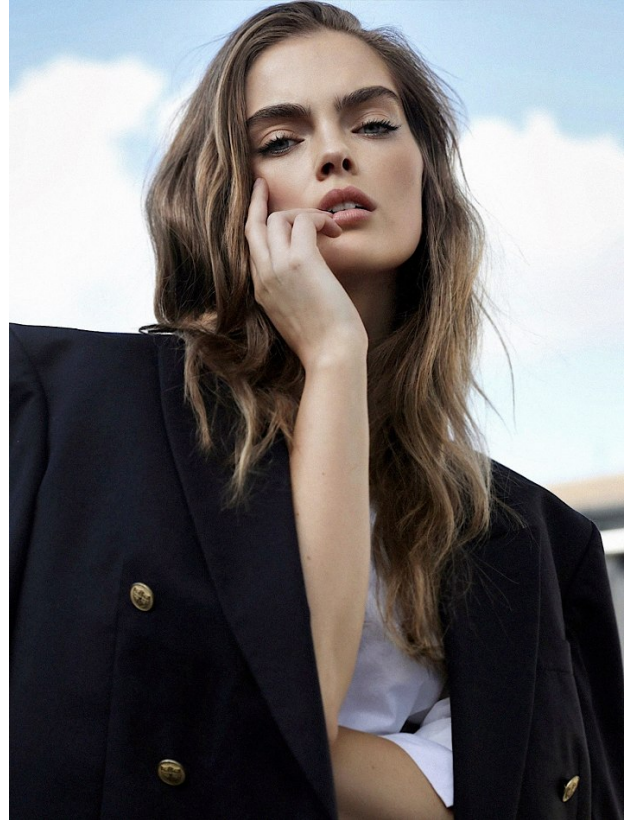

BOSS MODELS

CAPE TOWN

KRISTILENE DICKS

Height: 180cm Bust: 95cm Waist: 80cm Hips: 115cm Shoe: 6 UK Hair: Light Brown Eyes: Green/Grey