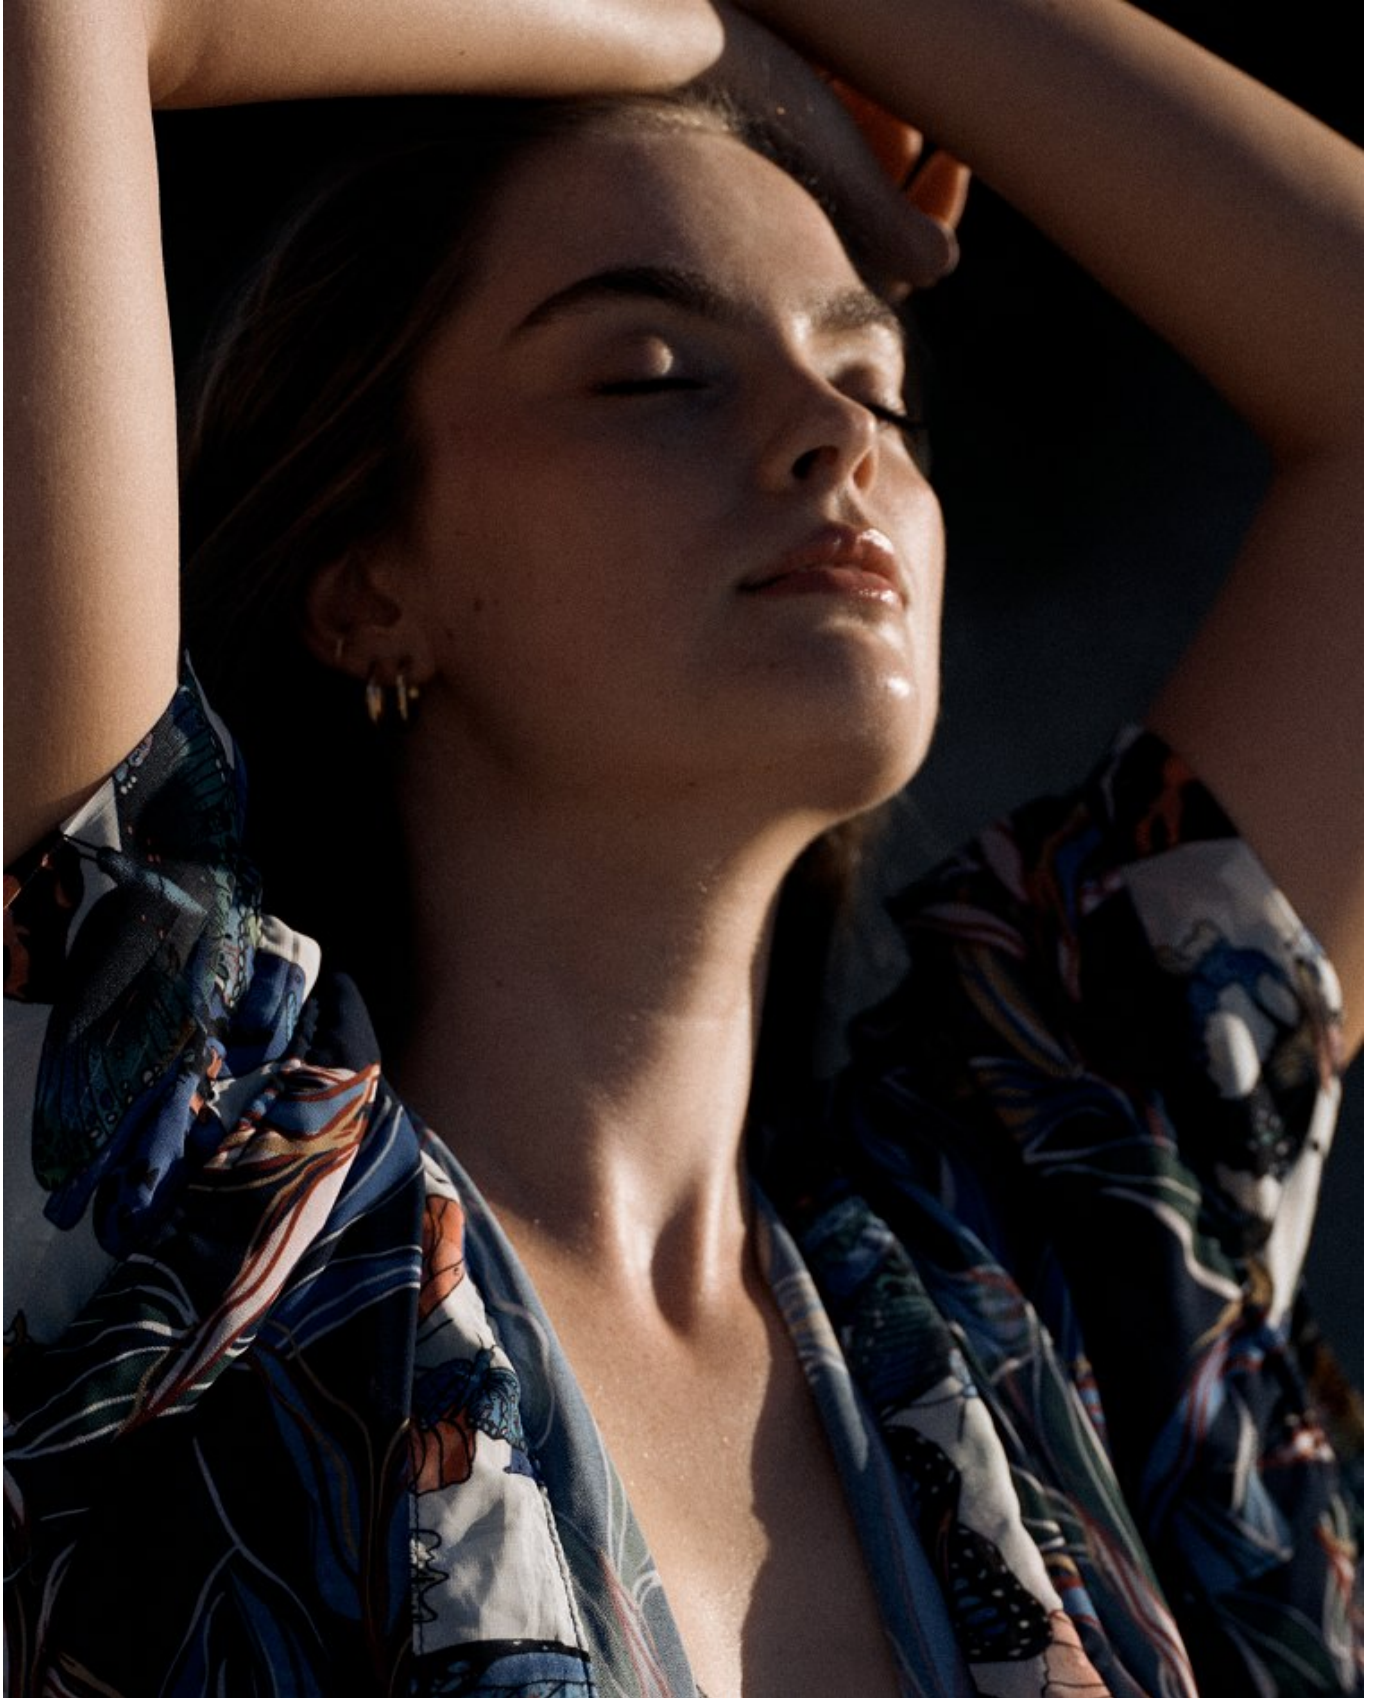

BOSS MODELS

CAPE TOWN

KRISTILENE DICKS

Height: 180cm Bust: 95cm Waist: 80cm Hips: 115cm Shoe: 6 UK Hair: Light Brown Eyes: Green/Grey