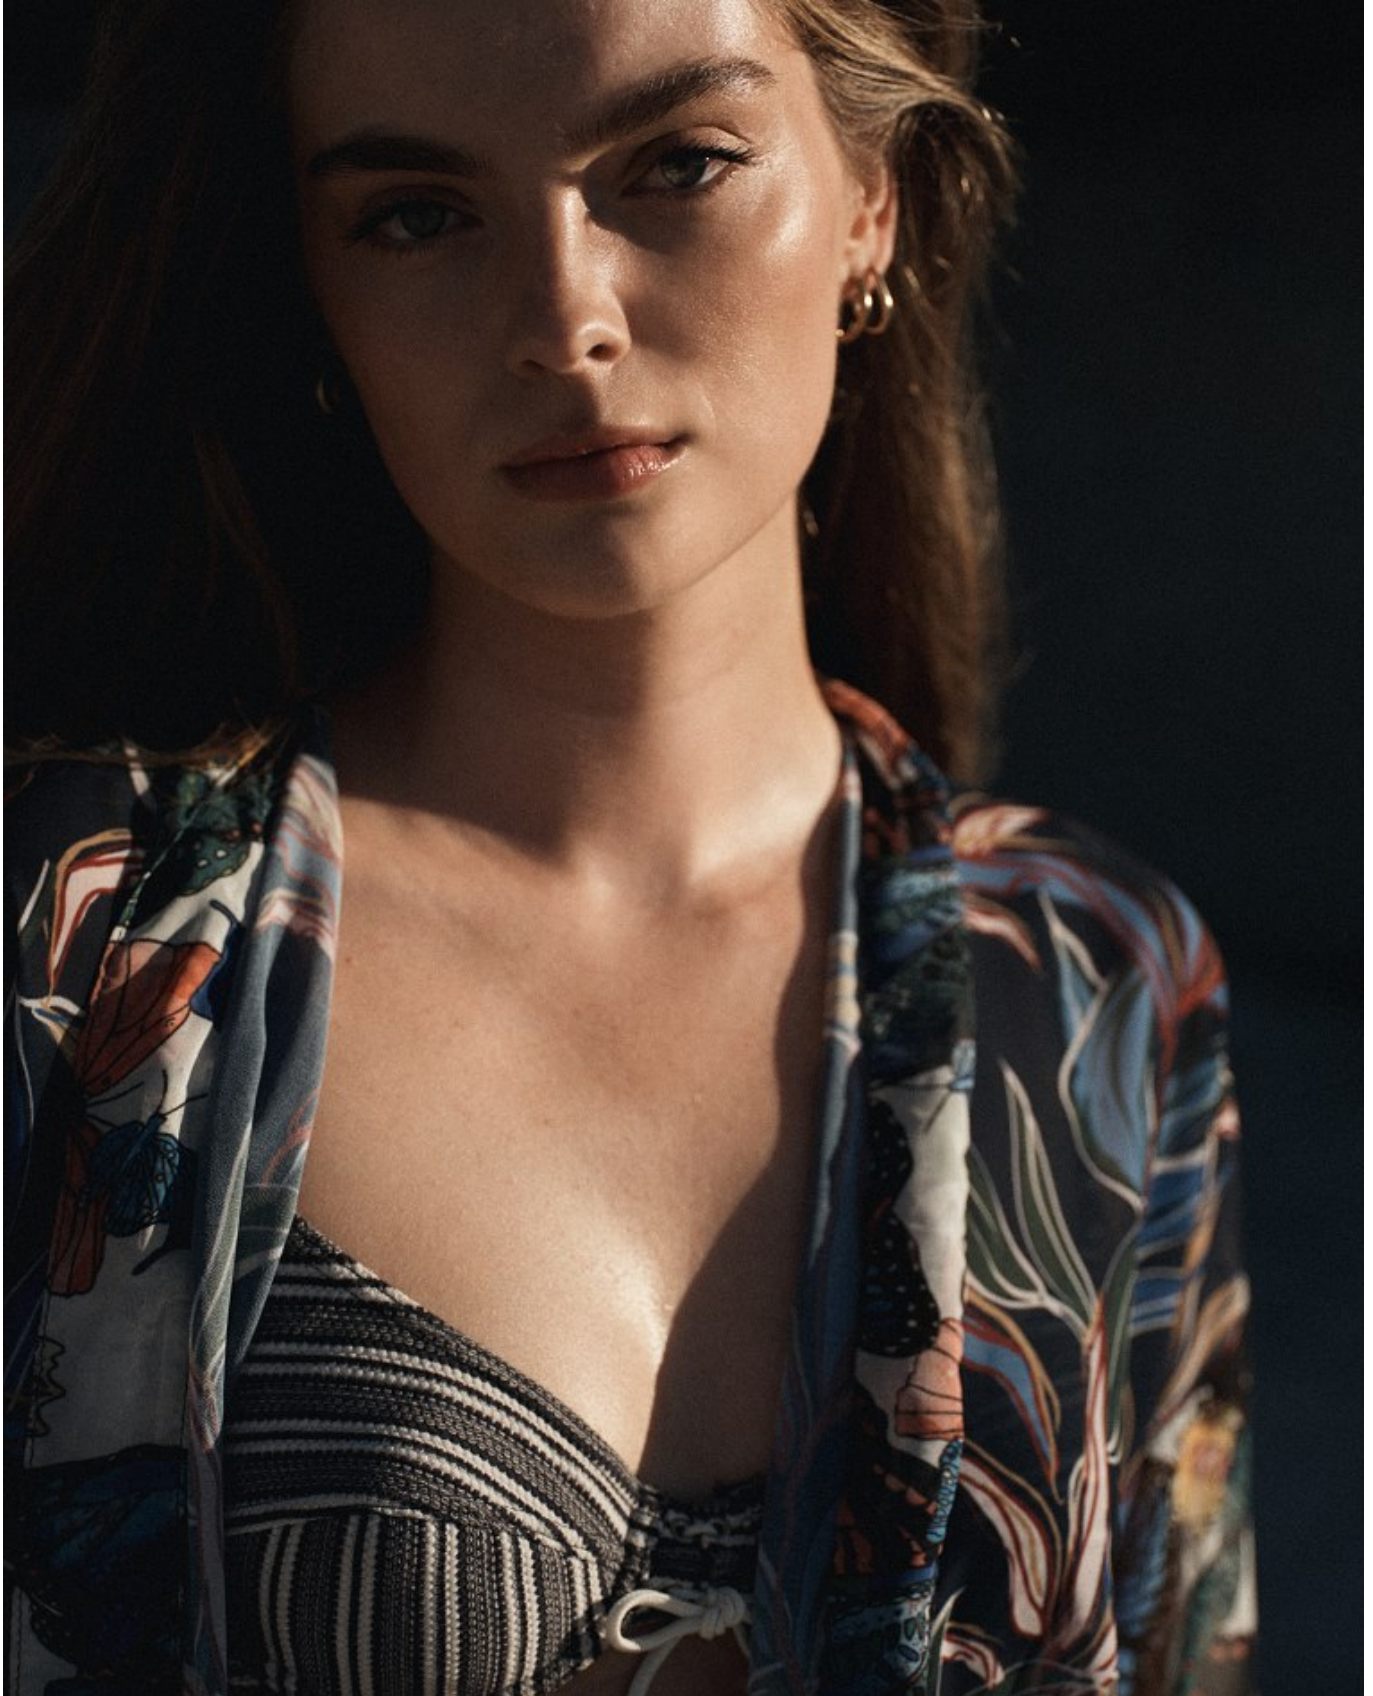

# BOSS MODELS

CAPE TOWN

KRISTILENE DICKS

Height: 180cm Bust: 95cm Waist: 81cm Hips: 116cm Shoe: 6 UK Hair: Light Brown Eyes: Green/Grey