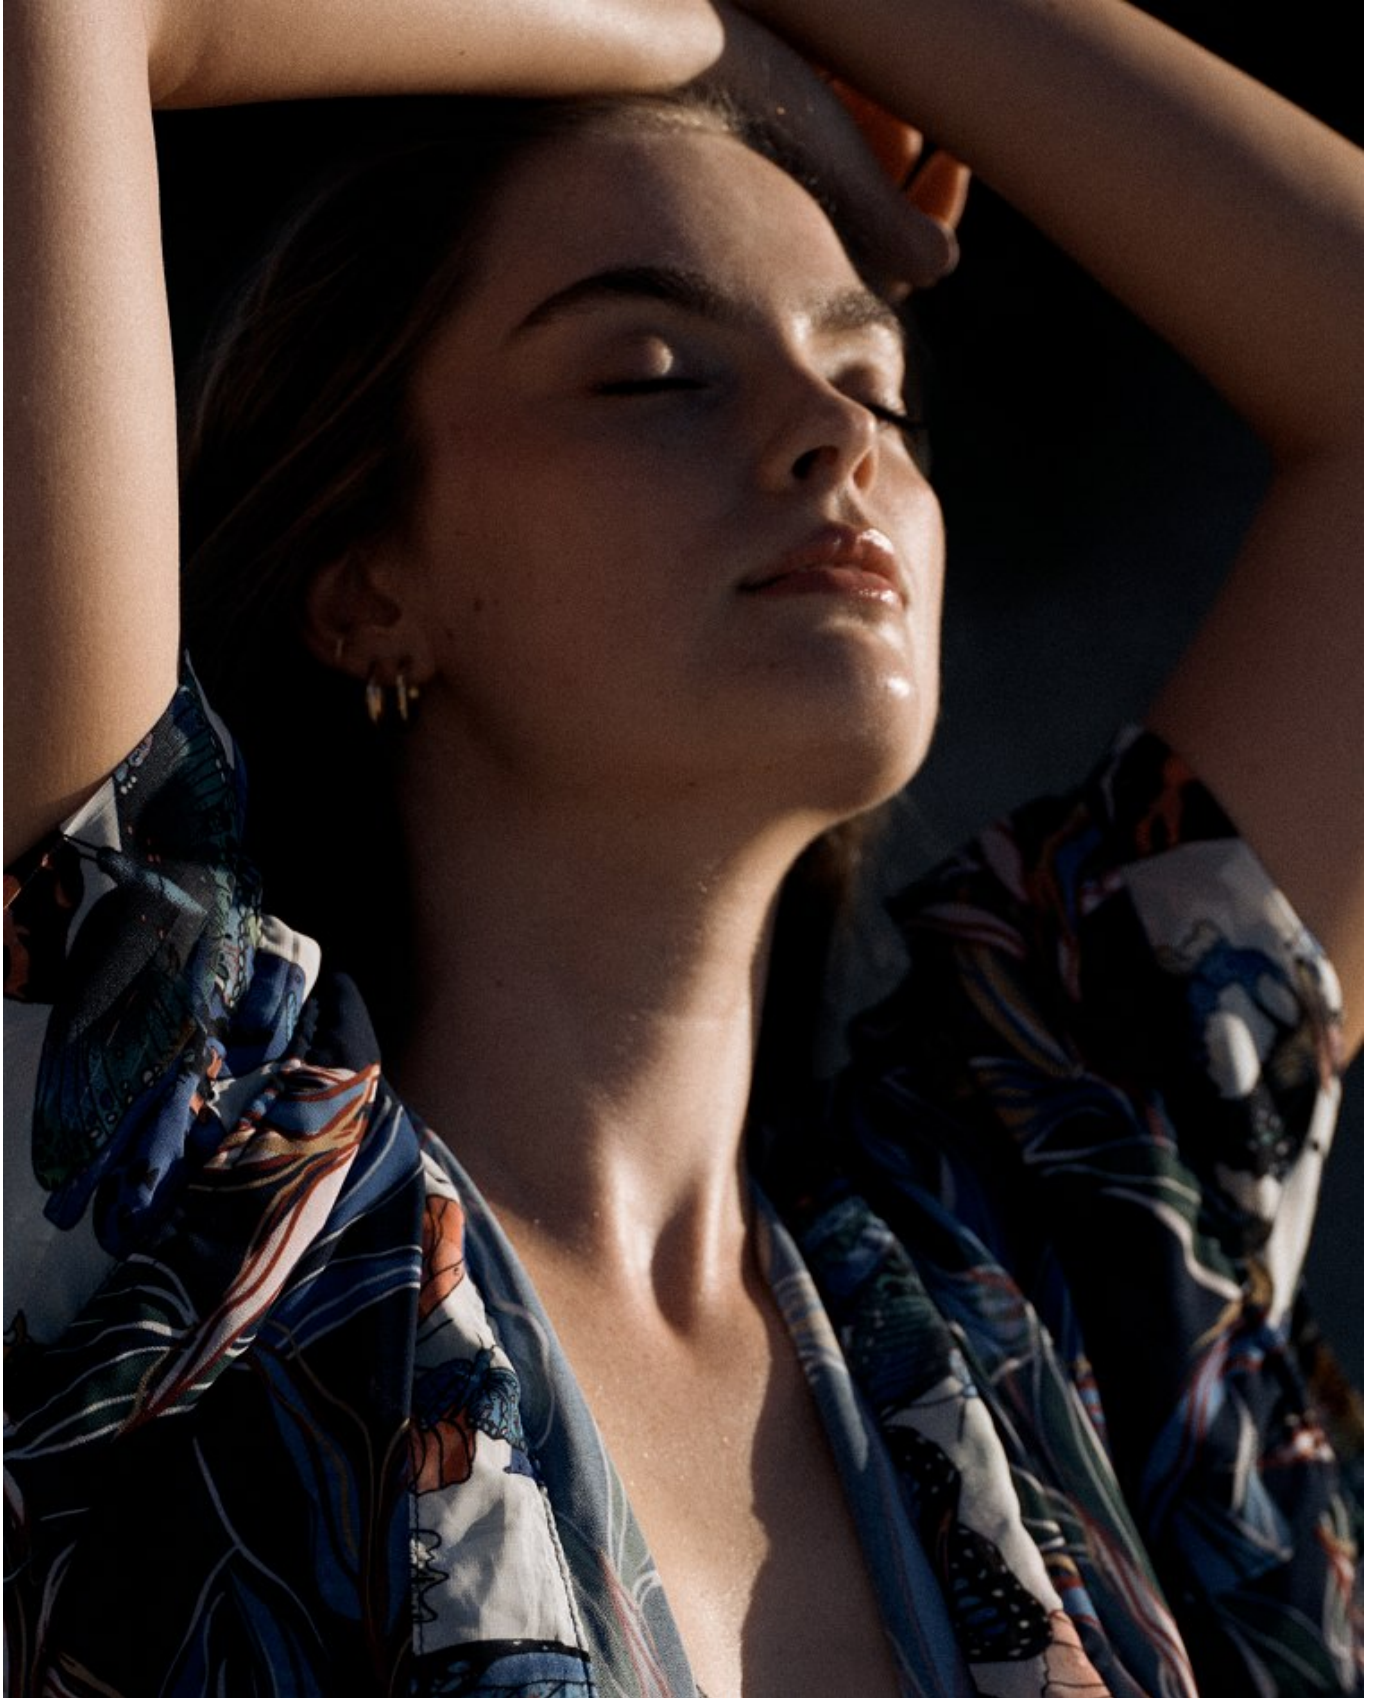

BOSS MODELS

CAPE TOWN

KRISTILENE DICKS

Height: 180cm Bust: 95cm Waist: 81cm Hips: 116cm Shoe: 6 UK Hair: Light Brown Eyes: Green/Grey