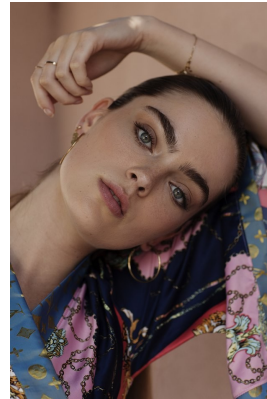

# BOSS MODELS

CAPE TOWN

KRISTILENE DICKS

Height: 180cm Bust: 95cm Waist: 81cm Hips: 116cm Shoe: 6 UK Hair: Light Brown Eyes: Green/Grey

# BOSS MODELS

CAPE TOWN

## KRISTILENE DICKS

Height: 180cm Bust: 95cm Waist: 81cm Hips: 116cm Shoe: 6 UK Hair: Light Brown Eyes: Green/Grey