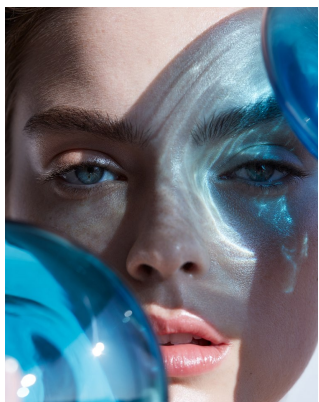

# BOSS MODELS

CAPE TOWN

KRISTILENE DICKS

Height: 180cm Bust: 95cm Waist: 81cm Hips: 116cm Shoe: 6 UK Hair: Light Brown Eyes: Green/Grey

# BOSS MODELS

CAPE TOWN

## KRISTILENE DICKS

Height: 180cm Bust: 95cm Waist: 81cm Hips: 116cm Shoe: 6 UK Hair: Light Brown Eyes: Green/Grey