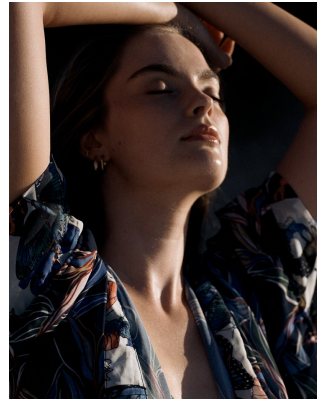

BOSS MODELS

CAPE TOWN

KRISTILENE DICKS

Height: 180cm Bust: 95cm Waist: 81cm Hips: 116cm Shoe: 6 UK Hair: Light Brown Eyes: Green/Grey