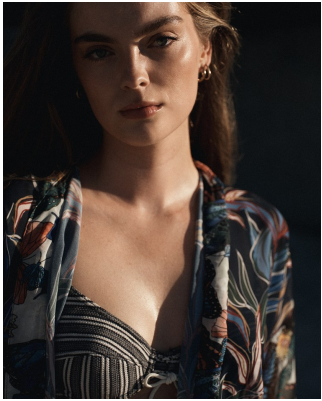

BOSS MODELS

CAPE TOWN

KRISTILENE DICKS

Height: 180cm Bust: 95cm Waist: 80cm Hips: 115cm Shoe: 6 UK Hair: Light Brown Eyes: Green/Grey

BOSS MODELS

CAPE TOWN

KRISTILENE DICKS

Height: 180cm Bust: 95cm Waist: 80cm Hips: 115cm Shoe: 6 UK Hair: Light Brown Eyes: Green/Grey

BOSS MODELS

CAPE TOWN

KRISTILENE DICKS

Height: 180cm Bust: 95cm Waist: 80cm Hips: 115cm Shoe: 6 UK Hair: Light Brown Eyes: Green/Grey