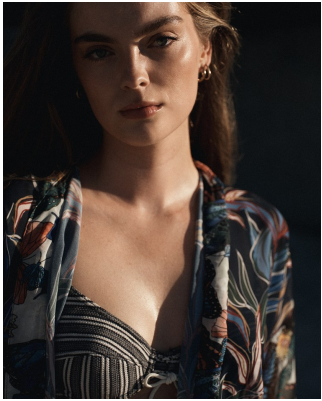

# BOSS MODELS

CAPE TOWN

KRISTILENE DICKS

Height: 180cm Bust: 95cm Waist: 81cm Hips: 116cm Shoe: 6 UK Hair: Light Brown Eyes: Green/Grey

# BOSS MODELS

CAPE TOWN

## KRISTILENE DICKS

Height: 180cm Bust: 95cm Waist: 81cm Hips: 116cm Shoe: 6 UK Hair: Light Brown Eyes: Green/Grey