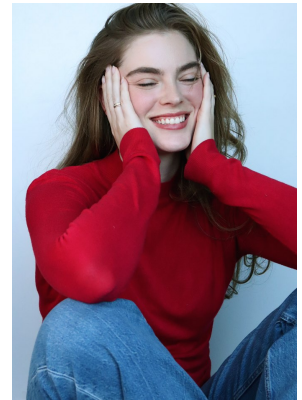

BOSS MODELS

CAPE TOWN

KRISTILENE DICKS

Height: 180cm Bust: 95cm Waist: 80cm Hips: 115cm Shoe: 6 UK Hair: Light Brown Eyes: Green/Grey

BOSS MODELS

CAPE TOWN

KRISTILENE DICKS

Height: 180cm Bust: 95cm Waist: 80cm Hips: 115cm Shoe: 6 UK Hair: Light Brown Eyes: Green/Grey

BOSS MODELS

CAPE TOWN

KRISTILENE DICKS

Height: 180cm Bust: 95cm Waist: 80cm Hips: 115cm Shoe: 6 UK Hair: Light Brown Eyes: Green/Grey