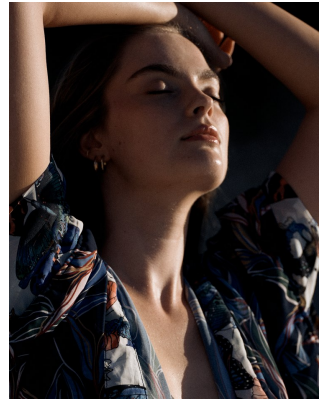

BOSS MODELS

CAPE TOWN

KRISTILENE DICKS

Height: 180cm Bust: 95cm Waist: 80cm Hips: 115cm Shoe: 6 UK Hair: Light Brown Eyes: Green/Grey

BOSS MODELS

CAPE TOWN

KRISTILENE DICKS

Height: 180cm Bust: 95cm Waist: 80cm Hips: 115cm Shoe: 6 UK Hair: Light Brown Eyes: Green/Grey

BOSS MODELS

CAPE TOWN

KRISTILENE DICKS

Height: 180cm Bust: 95cm Waist: 80cm Hips: 115cm Shoe: 6 UK Hair: Light Brown Eyes: Green/Grey