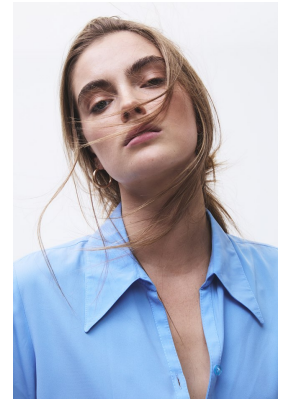

BOSS MODELS

CAPE TOWN

KRISTILENE DICKS

Height: 180cm Bust: 95cm Waist: 80cm Hips: 115cm Shoe: 6 UK Hair: Light Brown Eyes: Green/Grey

BOSS MODELS

CAPE TOWN

KRISTILENE DICKS

Height: 180cm Bust: 95cm Waist: 80cm Hips: 115cm Shoe: 6 UK Hair: Light Brown Eyes: Green/Grey

BOSS MODELS

CAPE TOWN

KRISTILENE DICKS

Height: 180cm Bust: 95cm Waist: 80cm Hips: 115cm Shoe: 6 UK Hair: Light Brown Eyes: Green/Grey