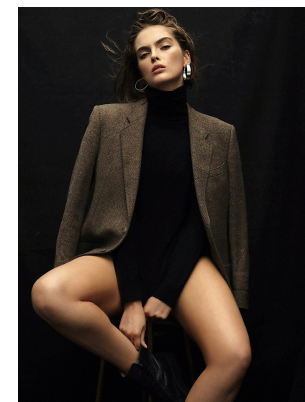

# BOSS MODELS

CAPE TOWN

KRISTILENE DICKS

Height: 180cm Bust: 95cm Waist: 81cm Hips: 116cm Shoe: 6 UK Hair: Light Brown Eyes: Green/Grey

# BOSS MODELS

CAPE TOWN

## KRISTILENE DICKS

Height: 180cm Bust: 95cm Waist: 81cm Hips: 116cm Shoe: 6 UK Hair: Light Brown Eyes: Green/Grey