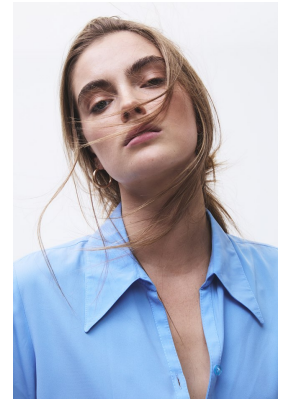

# BOSS MODELS

CAPE TOWN

KRISTILENE DICKS

Height: 180cm Bust: 95cm Waist: 81cm Hips: 116cm Shoe: 6 UK Hair: Light Brown Eyes: Green/Grey

# BOSS MODELS

CAPE TOWN

## KRISTILENE DICKS

Height: 180cm Bust: 95cm Waist: 81cm Hips: 116cm Shoe: 6 UK Hair: Light Brown Eyes: Green/Grey