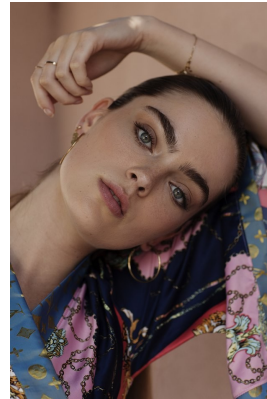

BOSS MODELS

CAPE TOWN

KRISTILENE DICKS

Height: 180cm Bust: 95cm Waist: 80cm Hips: 115cm Shoe: 6 UK Hair: Light Brown Eyes: Green/Grey

BOSS MODELS

CAPE TOWN

KRISTILENE DICKS

Height: 180cm Bust: 95cm Waist: 80cm Hips: 115cm Shoe: 6 UK Hair: Light Brown Eyes: Green/Grey

BOSS MODELS

CAPE TOWN

KRISTILENE DICKS

Height: 180cm Bust: 95cm Waist: 80cm Hips: 115cm Shoe: 6 UK Hair: Light Brown Eyes: Green/Grey