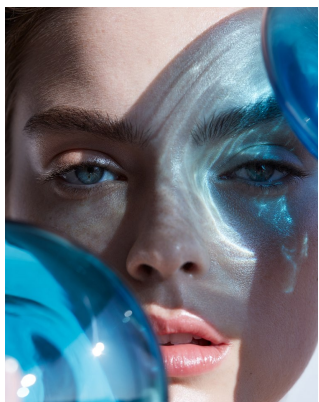

BOSS MODELS

CAPE TOWN

KRISTILENE DICKS

Height: 180cm Bust: 95cm Waist: 80cm Hips: 115cm Shoe: 6 UK Hair: Light Brown Eyes: Green/Grey

BOSS MODELS

CAPE TOWN

KRISTILENE DICKS

Height: 180cm Bust: 95cm Waist: 80cm Hips: 115cm Shoe: 6 UK Hair: Light Brown Eyes: Green/Grey

BOSS MODELS

CAPE TOWN

KRISTILENE DICKS

Height: 180cm Bust: 95cm Waist: 80cm Hips: 115cm Shoe: 6 UK Hair: Light Brown Eyes: Green/Grey