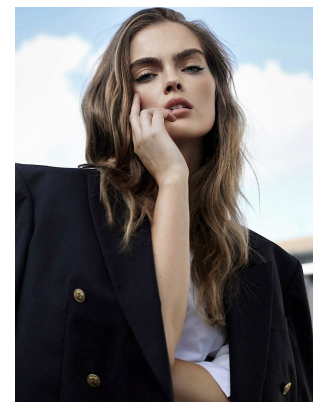

BOSS MODELS

CAPE TOWN

KRISTILENE DICKS

Height: 180cm Bust: 95cm Waist: 80cm Hips: 115cm Shoe: 6 UK Hair: Light Brown Eyes: Green/Grey

BOSS MODELS

CAPE TOWN

KRISTILENE DICKS

Height: 180cm Bust: 95cm Waist: 80cm Hips: 115cm Shoe: 6 UK Hair: Light Brown Eyes: Green/Grey

BOSS MODELS

CAPE TOWN

KRISTILENE DICKS

Height: 180cm Bust: 95cm Waist: 80cm Hips: 115cm Shoe: 6 UK Hair: Light Brown Eyes: Green/Grey