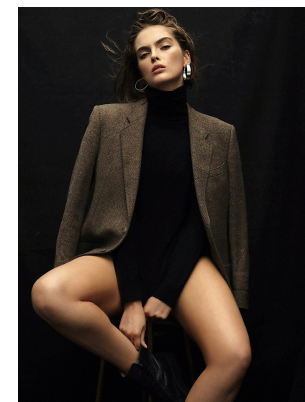

BOSS MODELS

CAPE TOWN

KRISTILENE DICKS

Height: 180cm Bust: 95cm Waist: 80cm Hips: 115cm Shoe: 6 UK Hair: Light Brown Eyes: Green/Grey

BOSS MODELS

CAPE TOWN

KRISTILENE DICKS

Height: 180cm Bust: 95cm Waist: 80cm Hips: 115cm Shoe: 6 UK Hair: Light Brown Eyes: Green/Grey

BOSS MODELS

CAPE TOWN

KRISTILENE DICKS

Height: 180cm Bust: 95cm Waist: 80cm Hips: 115cm Shoe: 6 UK Hair: Light Brown Eyes: Green/Grey