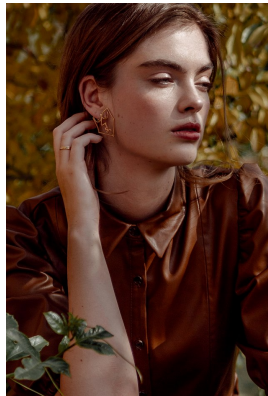

BOSS MODELS

CAPE TOWN

KRISTILENE DICKS

Height: 180cm Bust: 95cm Waist: 80cm Hips: 115cm Shoe: 6 UK Hair: Light Brown Eyes: Green/Grey

BOSS MODELS

CAPE TOWN

KRISTILENE DICKS

Height: 180cm Bust: 95cm Waist: 80cm Hips: 115cm Shoe: 6 UK Hair: Light Brown Eyes: Green/Grey

BOSS MODELS

CAPE TOWN

KRISTILENE DICKS

Height: 180cm Bust: 95cm Waist: 80cm Hips: 115cm Shoe: 6 UK Hair: Light Brown Eyes: Green/Grey