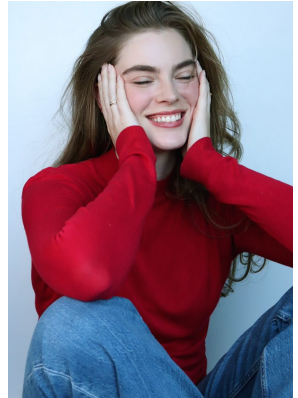

# BOSS MODELS

CAPE TOWN

KRISTILENE DICKS

Height: 180cm Bust: 95cm Waist: 81cm Hips: 116cm Shoe: 6 UK Hair: Light Brown Eyes: Green/Grey

# BOSS MODELS

CAPE TOWN

## KRISTILENE DICKS

Height: 180cm Bust: 95cm Waist: 81cm Hips: 116cm Shoe: 6 UK Hair: Light Brown Eyes: Green/Grey