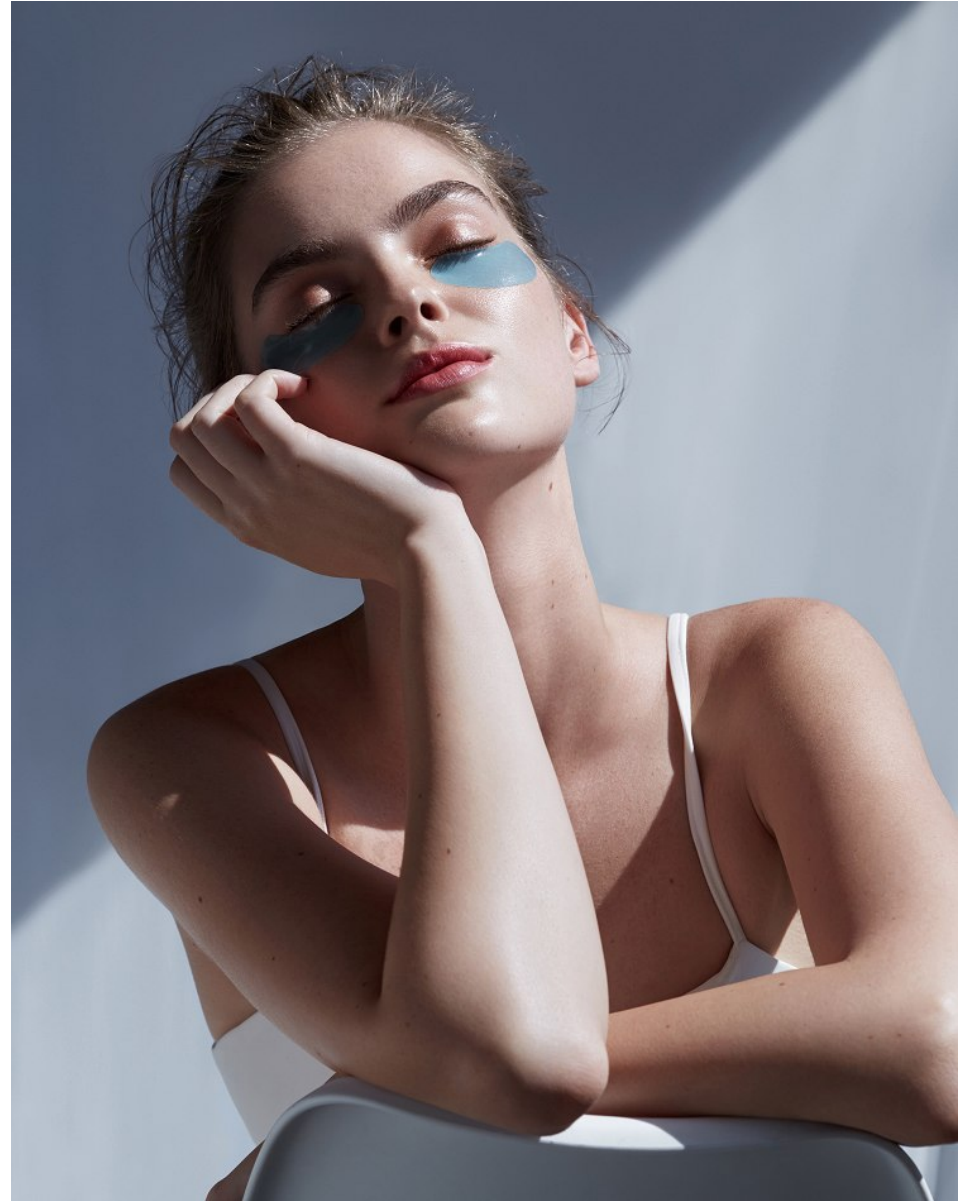

BOSS MODELS

CAPE TOWN

KRISTILENE DICKS

Height: 180cm Bust: 95cm Waist: 80cm Hips: 115cm Shoe: 6 UK Hair: Light Brown Eyes: Green/Grey

BOSS MODELS

CAPE TOWN

KRISTILENE DICKS

Height: 180cm Bust: 95cm Waist: 80cm Hips: 115cm Shoe: 6 UK Hair: Light Brown Eyes: Green/Grey