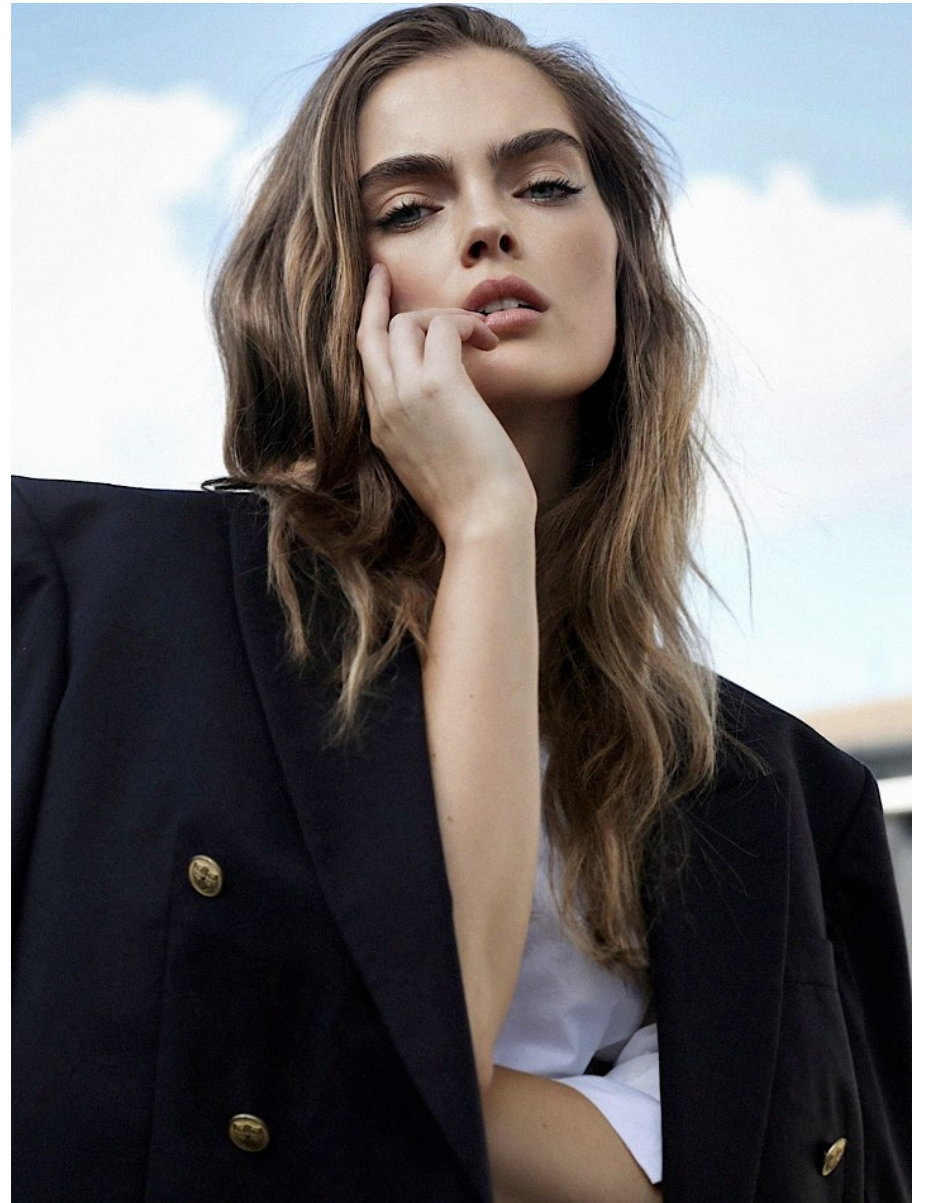

BOSS MODELS

CAPE TOWN

KRISTILENE DICKS

Height: 180cm Bust: 95cm Waist: 81cm Hips: 116cm Shoe: 6 UK Hair: Light Brown Eyes: Green/Grey