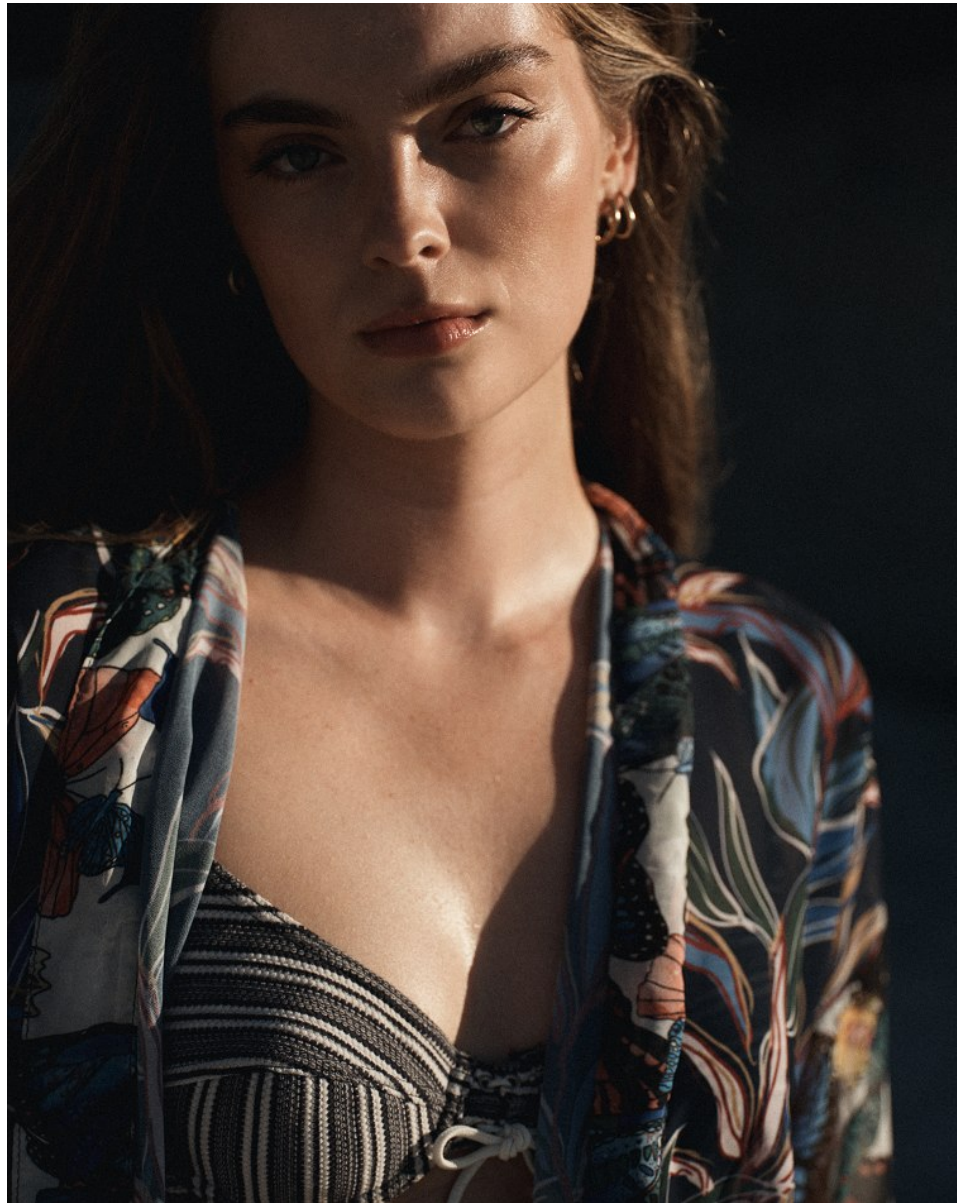

# BOSS MODELS

CAPE TOWN

KRISTILENE DICKS

Height: 180cm Bust: 95cm Waist: 81cm Hips: 116cm Shoe: 6 UK Hair: Light Brown Eyes: Green/Grey