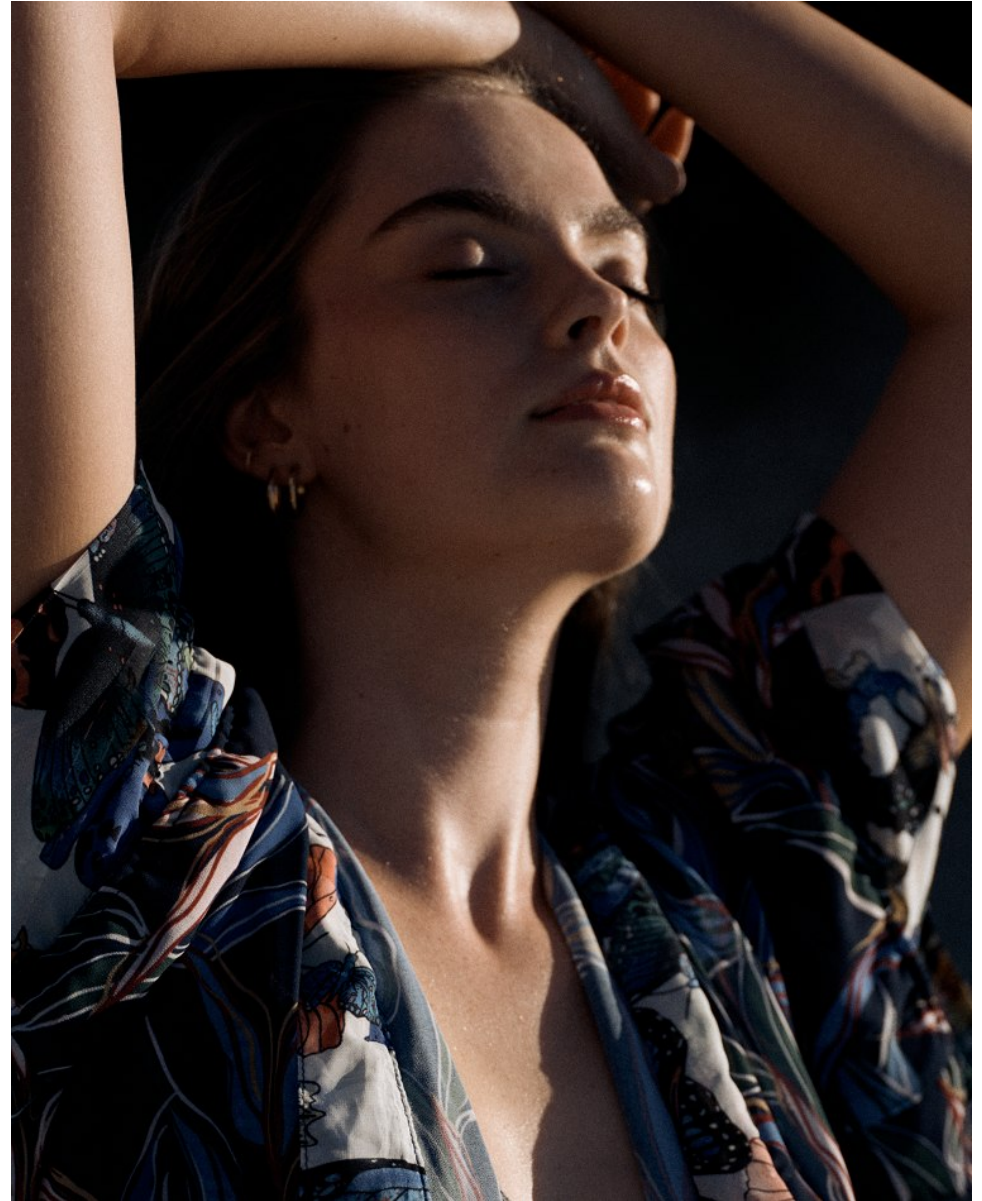

BOSS MODELS

CAPE TOWN

KRISTILENE DICKS

Height: 180cm Bust: 95cm Waist: 81cm Hips: 116cm Shoe: 6 UK Hair: Light Brown Eyes: Green/Grey