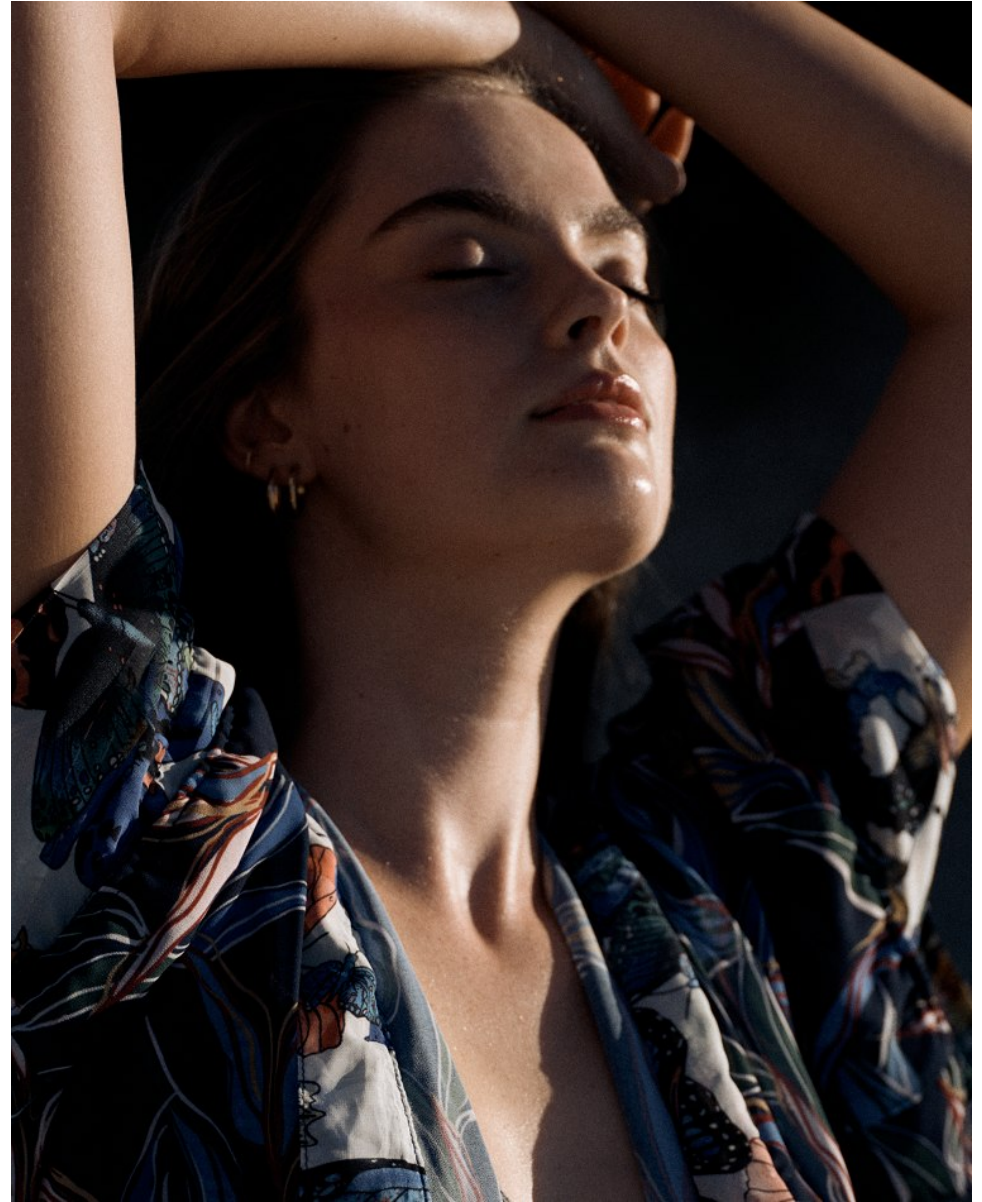

BOSS MODELS

CAPE TOWN

KRISTILENE DICKS

Height: 180cm Bust: 95cm Waist: 80cm Hips: 115cm Shoe: 6 UK Hair: Light Brown Eyes: Green/Grey