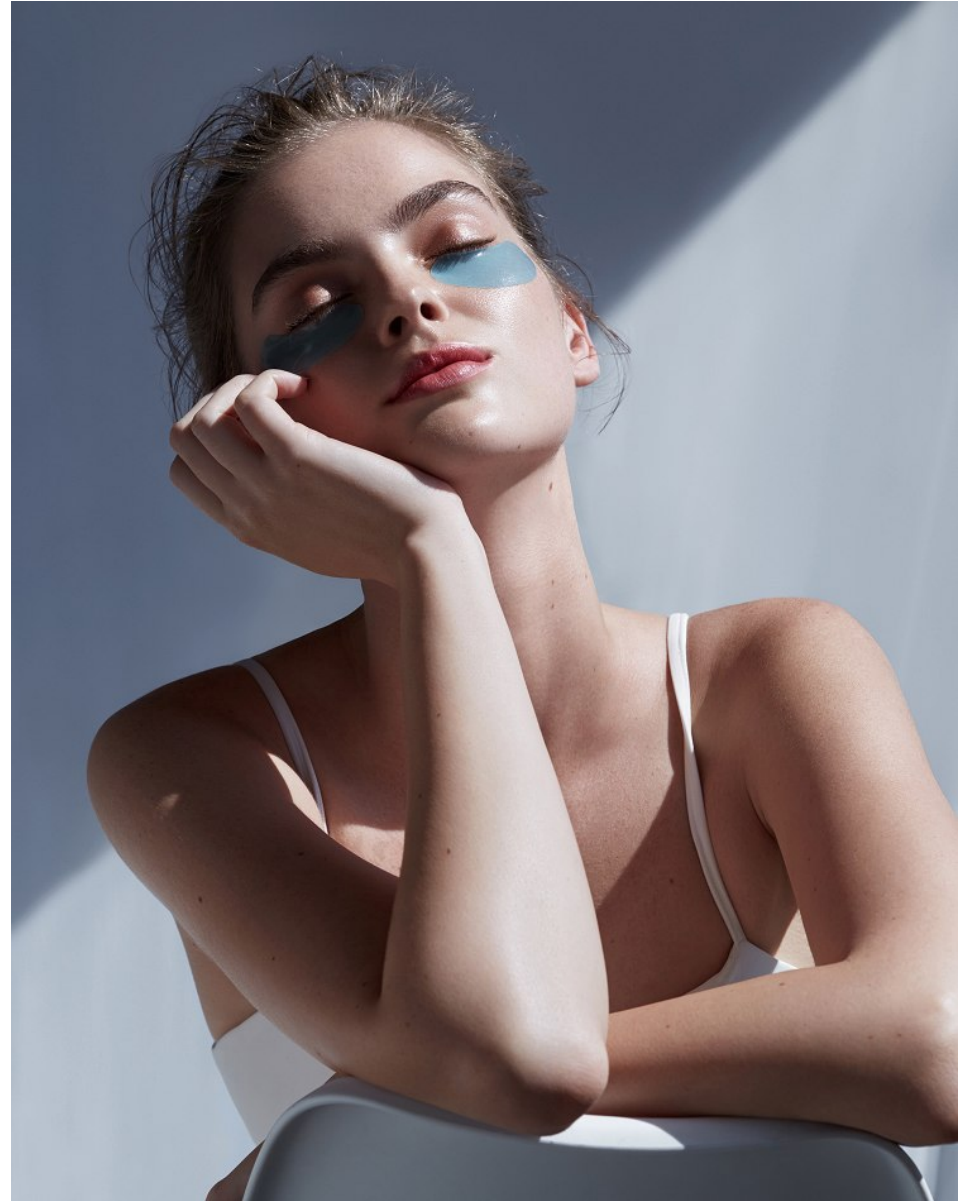

BOSS MODELS

CAPE TOWN

KRISTILENE DICKS

Height: 180cm Bust: 95cm Waist: 80cm Hips: 115cm Shoe: 6 UK Hair: Light Brown Eyes: Green/Grey