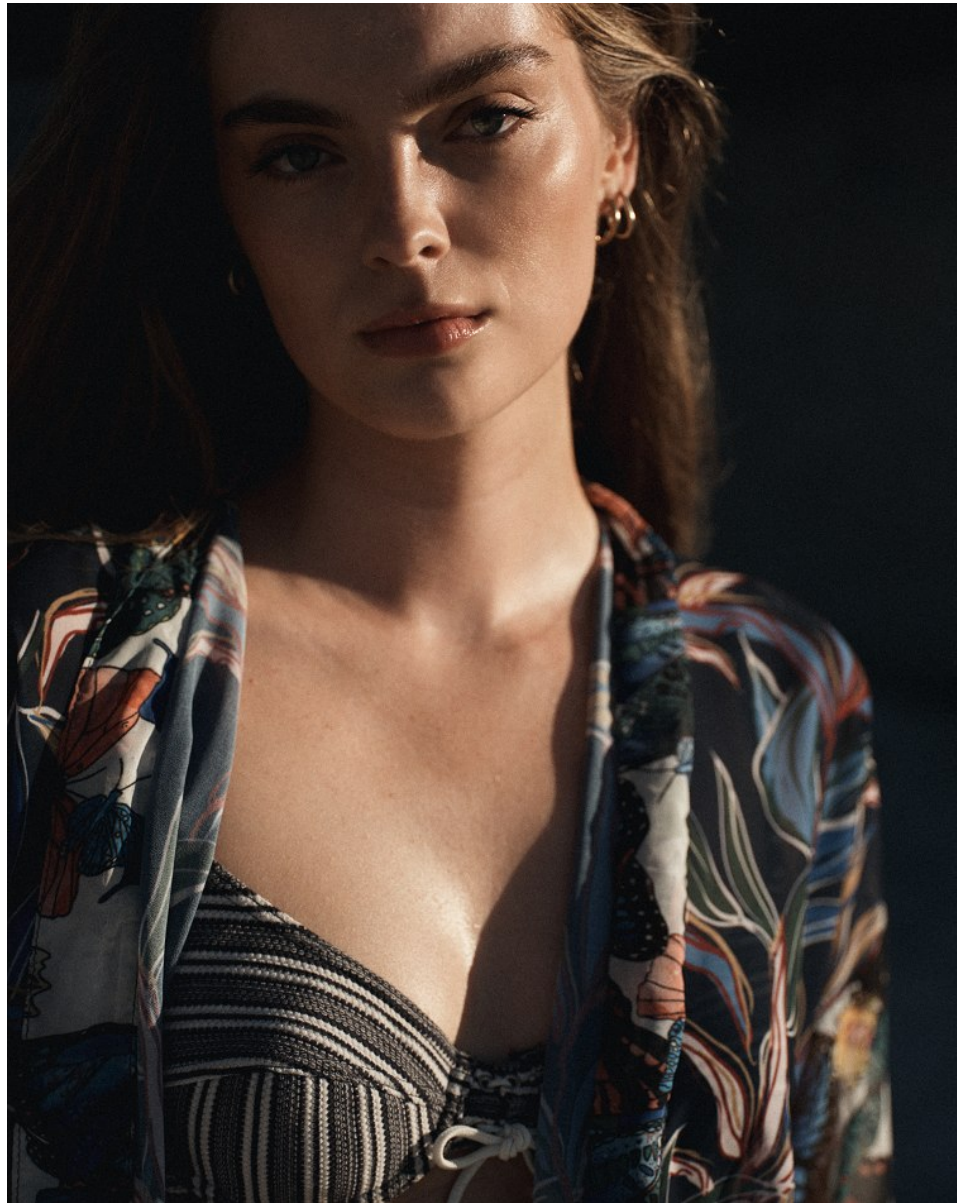

BOSS MODELS

CAPE TOWN

KRISTILENE DICKS

Height: 180cm Bust: 95cm Waist: 80cm Hips: 115cm Shoe: 6 UK Hair: Light Brown Eyes: Green/Grey

BOSS MODELS

CAPE TOWN

KRISTILENE DICKS

Height: 180cm Bust: 95cm Waist: 80cm Hips: 115cm Shoe: 6 UK Hair: Light Brown Eyes: Green/Grey