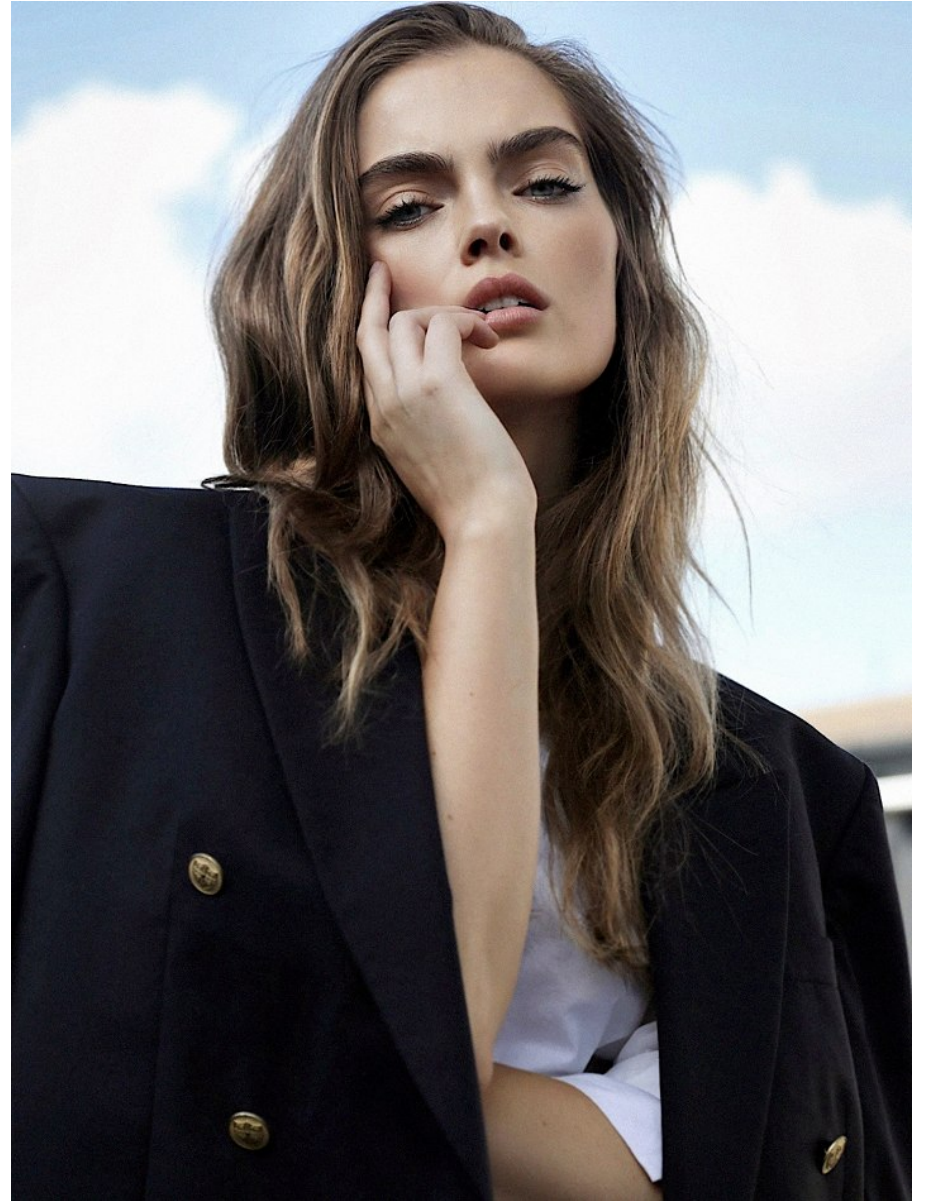

BOSS MODELS

CAPE TOWN

KRISTILENE DICKS

Height: 180cm Bust: 95cm Waist: 80cm Hips: 115cm Shoe: 6 UK Hair: Light Brown Eyes: Green/Grey