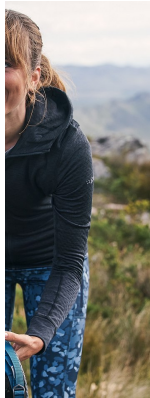

BOSS MODELS

CAPE TOWN

SARAH BANK

Height: 178cm Bust: 90cm Waist: 73cm Hips: 106cm Shoe: 7 UK Hair: Dark Blonde Eyes: Blue