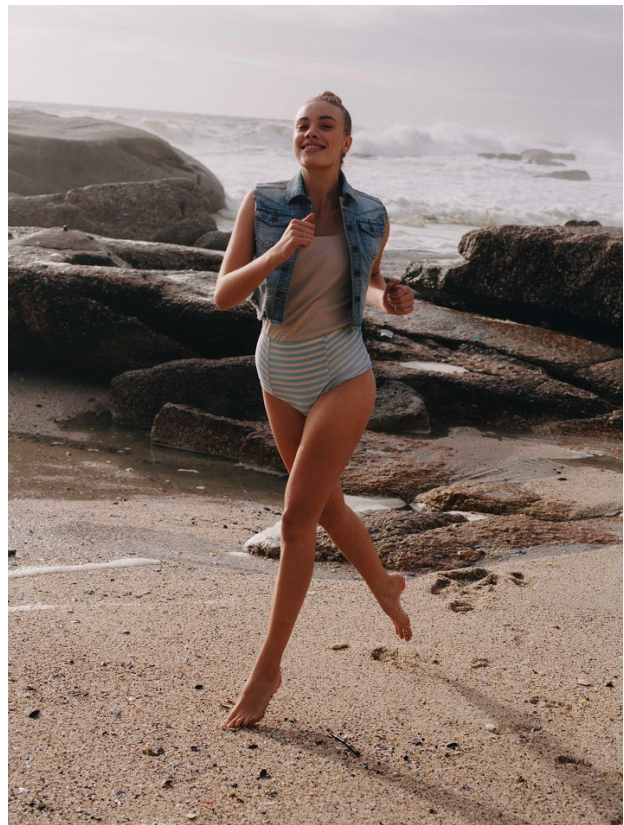

BOSS MODELS

CAPE TOWN

ANUK VAN ROOYEN

Height: 170cm Bust: 88cm Waist: 68cm Hips: 101cm Shoe: 7 UK Hair: Blonde Eyes: Blue

BOSS MODELS

CAPE TOWN

ANUK VAN ROOYEN

Height: 170cm Bust: 88cm Waist: 68cm Hips: 101cm Shoe: 7 UK Hair: Blonde Eyes: Blue