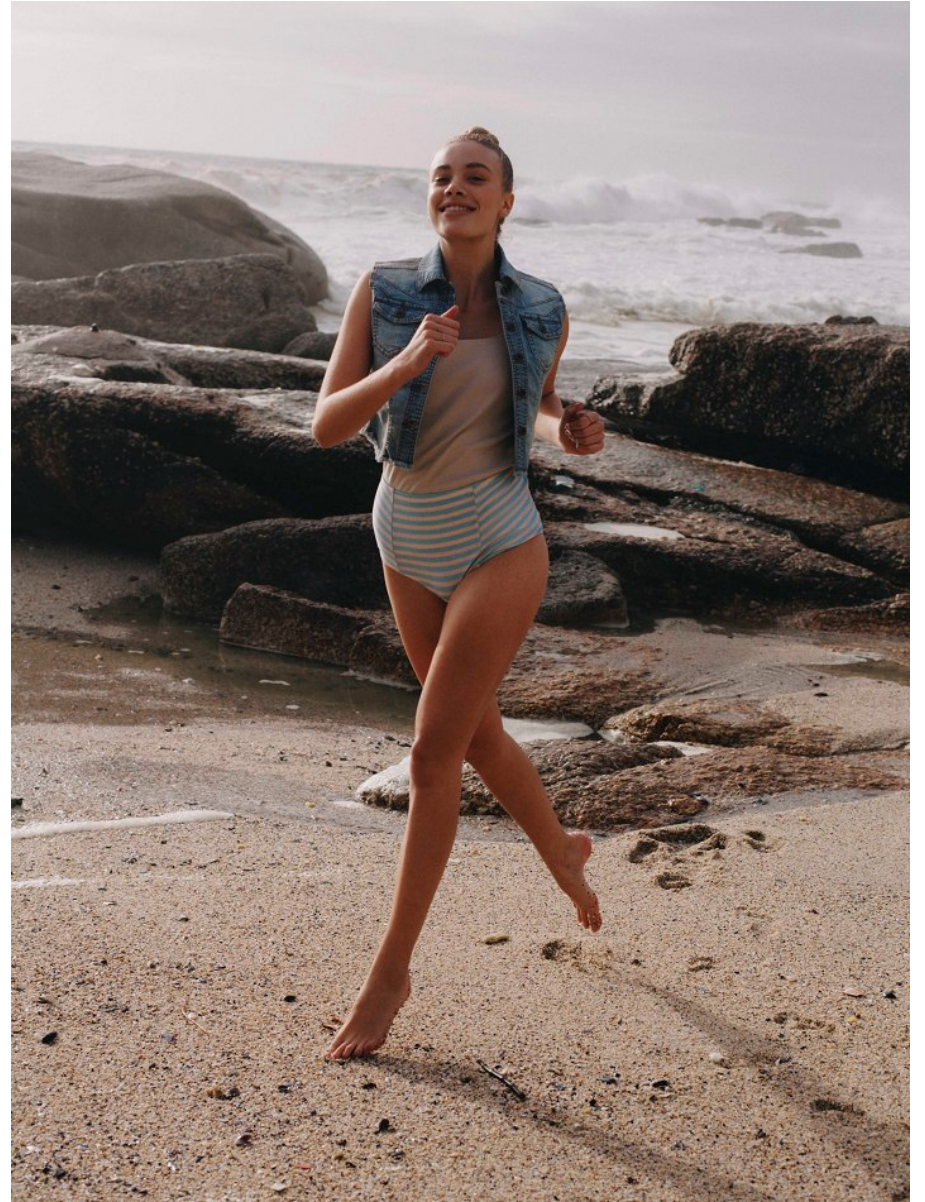

BOSS MODELS

CAPE TOWN

ANUK VAN ROOYEN

Height: 170cm Bust: 88cm Waist: 68cm Hips: 101cm Shoe: 7 UK Hair: Blonde Eyes: Blue

BOSS MODELS

CAPE TOWN

ANUK VAN ROOYEN

Height: 170cm Bust: 88cm Waist: 68cm Hips: 101cm Shoe: 7 UK Hair: Blonde Eyes: Blue