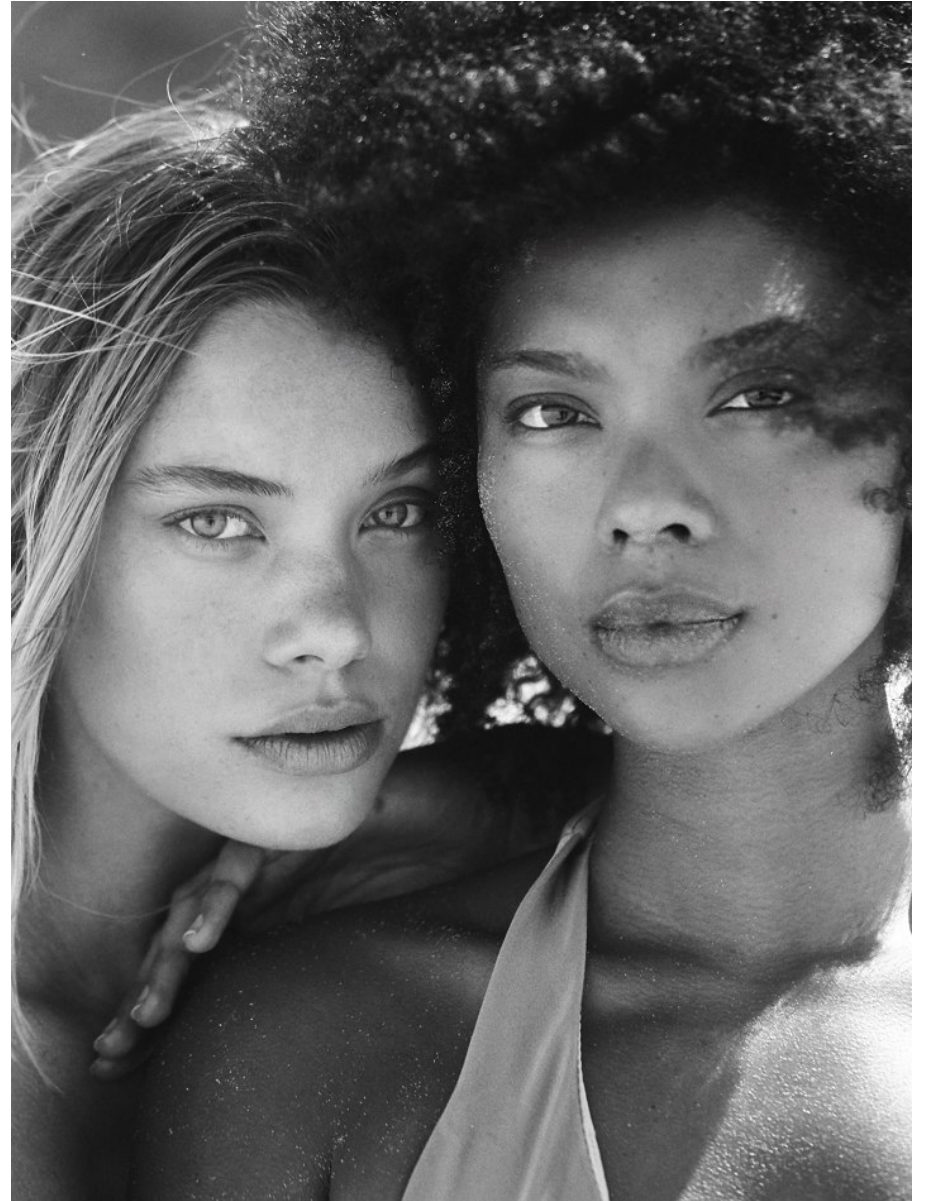

BOSS MODELS

CAPE TOWN

ANUK VAN ROOYEN

Height: 170cm Bust: 88cm Waist: 68cm Hips: 101cm Shoe: 7 UK Hair: Blonde Eyes: Blue