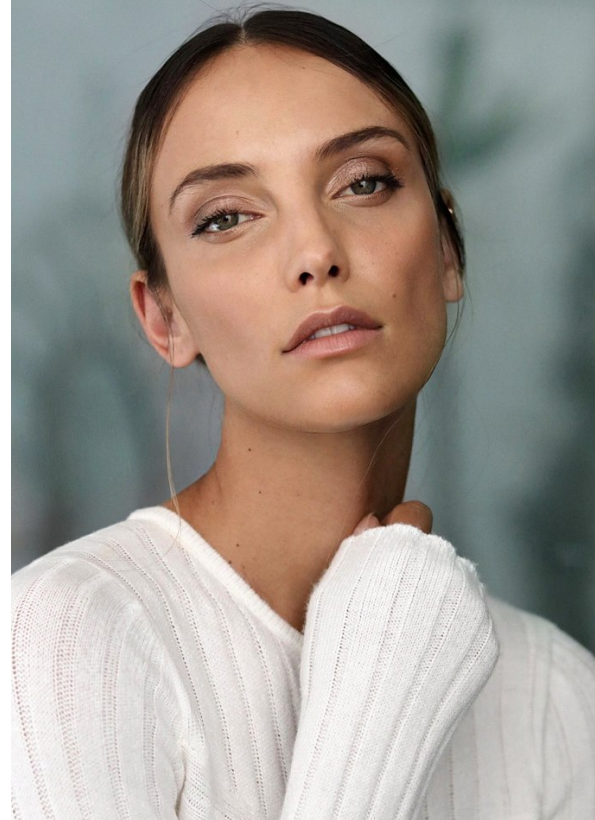

BOSS MODELS

CAPE TOWN

CHARISSA SNYMAN

Height: 177cm Bust: 88cm Waist: 72cm Hips: 100cm Shoe: 7 UK Hair: Brown Eyes: Green

BOSS MODELS

CAPE TOWN

CHARISSA SNYMAN

Height: 177cm Bust: 88cm Waist: 72cm Hips: 100cm Shoe: 7 UK Hair: Brown Eyes: Green

BOSS MODELS

CAPE TOWN

Image: Charissa Snyman represented by Boss Models Cape Town

CHARISSA SNYMAN

Height: 177cm Bust: 88cm Waist: 72cm Hips: 100cm Shoe: 7 UK Hair: Brown Eyes: Green

BOSS MODELS

CAPE TOWN

CHARISSA SNYMAN