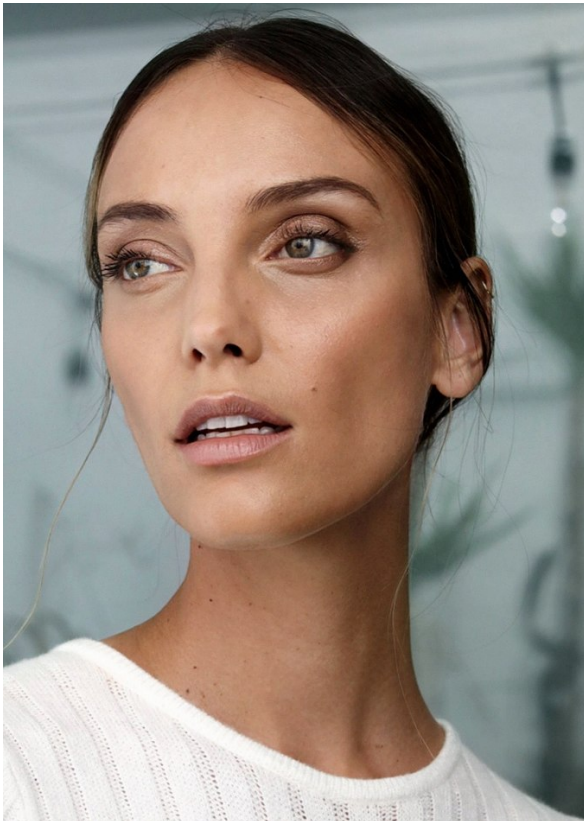

BOSS MODELS

CAPE TOWN

CHARISSA SNYMAN

Height: 177cm Bust: 88cm Waist: 72cm Hips: 100cm Shoe: 7 UK Hair: Brown Eyes: Green

BOSS MODELS

CAPE TOWN

CHARISSA SNYMAN

Height: 177cm Bust: 88cm Waist: 72cm Hips: 100cm Shoe: 7 UK Hair: Brown Eyes: Green

BOSS MODELS

CAPE TOWN

Image: Charissa Snyman represented by Boss Models Cape Town

CHARISSA SNYMAN

Height: 177cm Bust: 88cm Waist: 72cm Hips: 100cm Shoe: 7 UK Hair: Brown Eyes: Green

BOSS MODELS

CAPE TOWN

CHARISSA SNYMAN