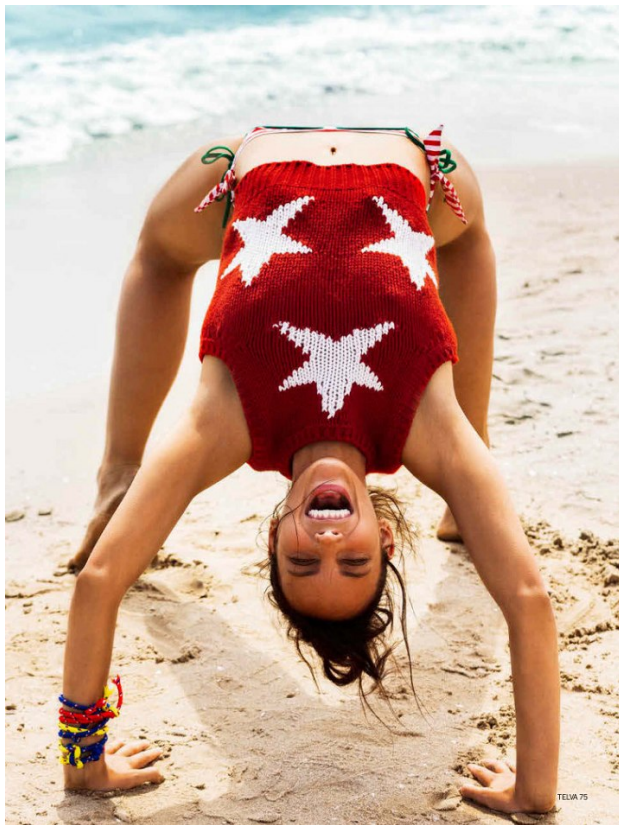

BOSS MODELS

CAPE TOWN

CHARISSA SNYMAN

Height: 177cm Bust: 88cm Waist: 72cm Hips: 100cm Shoe: 7 UK Hair: Brown Eyes: Green

BOSS MODELS

CAPE TOWN

CHARISSA SNYMAN

Height: 177cm Bust: 88cm Waist: 72cm Hips: 100cm Shoe: 7 UK Hair: Brown Eyes: Green