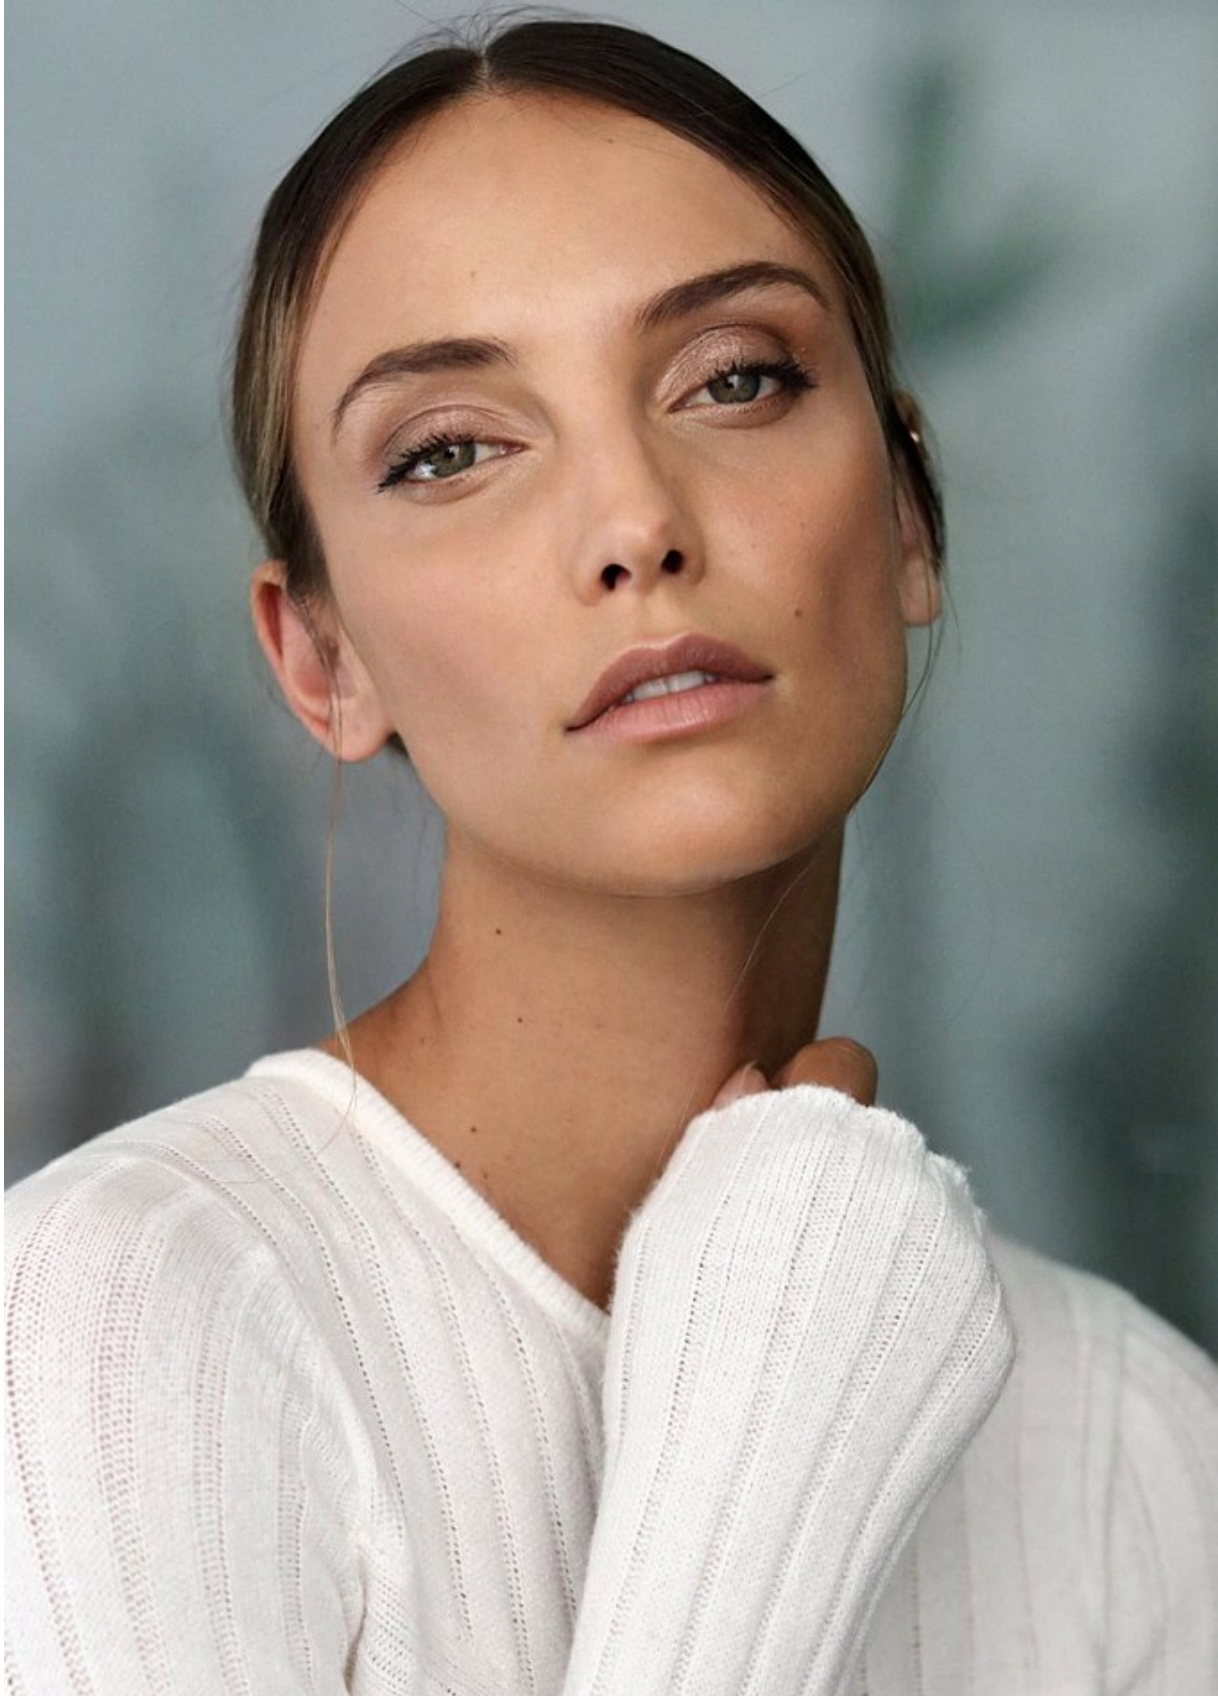

BOSS MODELS

CAPE TOWN

CHARISSA SNYMAN

Height: 177cm Bust: 88cm Waist: 72cm Hips: 100cm Shoe: 7 UK Hair: Brown Eyes: Green