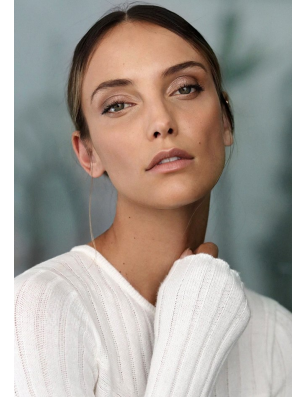

BOSS MODELS

CAPE TOWN

Image: Charissa Snyman represented by Boss Models Cape Town

CHARISSA SNYMAN

Height: 177cm Bust: 88cm Waist: 72cm Hips: 100cm Shoe: 7 UK Hair: Brown Eyes: Green

BOSS MODELS

CAPE TOWN

CHARISSA SNYMAN

Height: 177cm Bust: 88cm Waist: 72cm Hips: 100cm Shoe: 7 UK Hair: Brown Eyes: Green