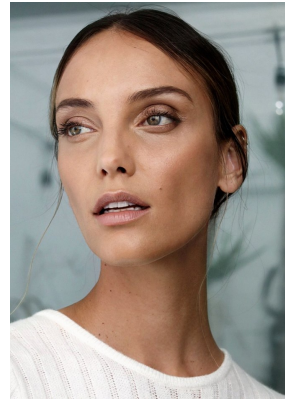

BOSS MODELS

CAPE TOWN

Image: Charissa Snyman represented by Boss Models Cape Town

CHARISSA SNYMAN

Height: 177cm Bust: 88cm Waist: 72cm Hips: 100cm Shoe: 7 UK Hair: Brown Eyes: Green

BOSS MODELS

CAPE TOWN

CHARISSA SNYMAN

Height: 177cm Bust: 88cm Waist: 72cm Hips: 100cm Shoe: 7 UK Hair: Brown Eyes: Green