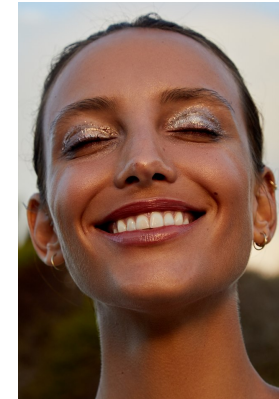

BOSS MODELS

CAPE TOWN

Image: Charissa Snyman represented by Boss Models Cape Town

CHARISSA SNYMAN

Height: 177cm Bust: 88cm Waist: 72cm Hips: 100cm Shoe: 7 UK Hair: Brown Eyes: Green

BOSS MODELS

CAPE TOWN

CHARISSA SNYMAN

Height: 177cm Bust: 88cm Waist: 72cm Hips: 100cm Shoe: 7 UK Hair: Brown Eyes: Green