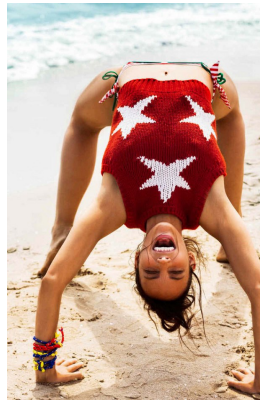

BOSS MODELS

CAPE TOWN

Image: Charissa Snyman represented by Boss Models Cape Town

CHARISSA SNYMAN

Height: 177cm Bust: 88cm Waist: 72cm Hips: 100cm Shoe: 7 UK Hair: Brown Eyes: Green

BOSS MODELS

CAPE TOWN

CHARISSA SNYMAN

Height: 177cm Bust: 88cm Waist: 72cm Hips: 100cm Shoe: 7 UK Hair: Brown Eyes: Green