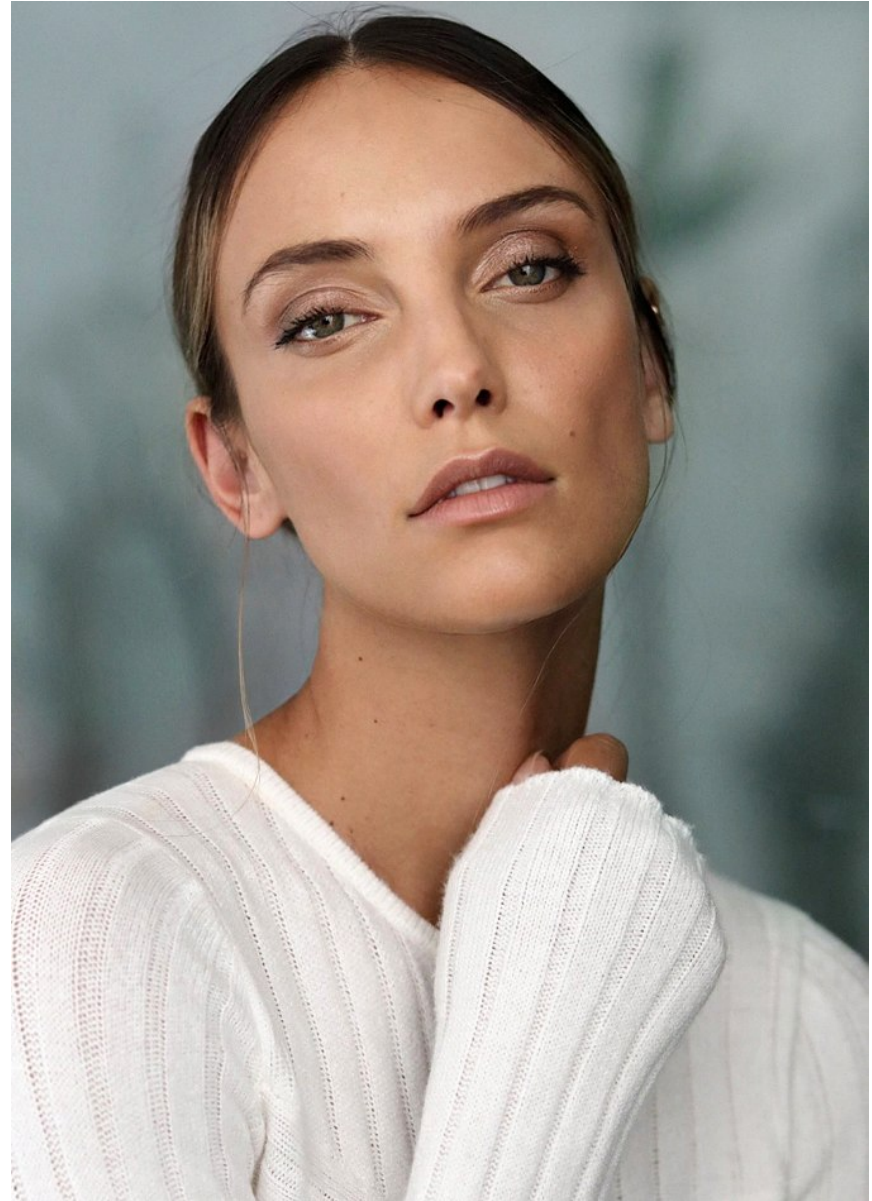

BOSS MODELS

CAPE TOWN

CHARISSA SNYMAN

Height: 177cm Bust: 88cm Waist: 72cm Hips: 100cm Shoe: 7 UK Hair: Brown Eyes: Green