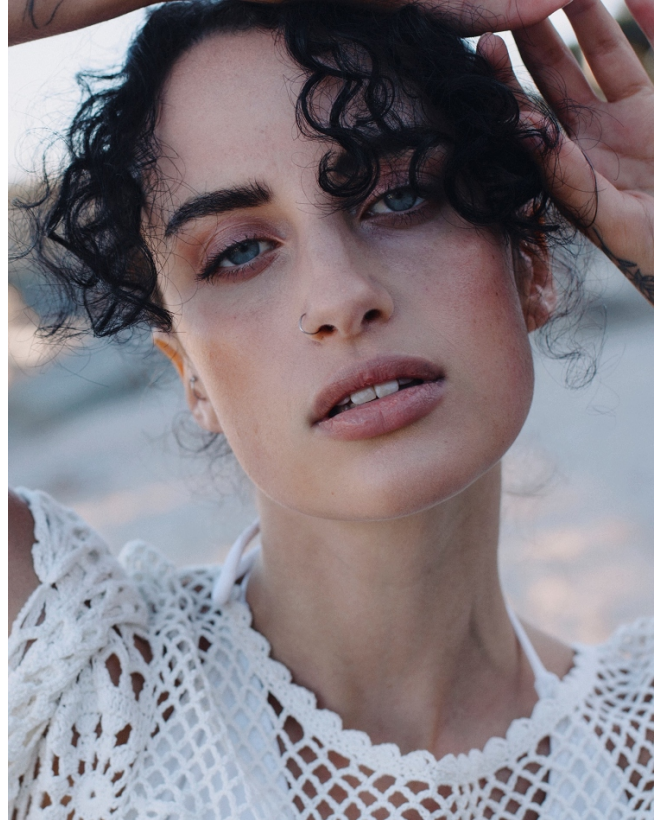

BOSS MODELS

CAPE TOWN

FRAN VAN OUDTSHOORN

Height: 170cm Bust: 78cm Waist: 61cm Hips: 86cm Shoe: 6 UK Hair: Dark Brown Eyes: Blue