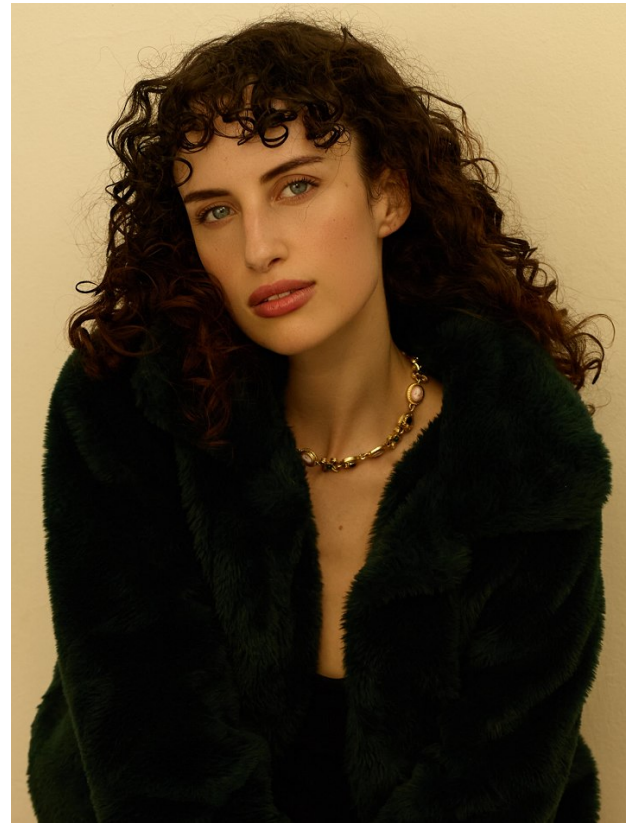

BOSS MODELS

CAPE TOWN

FRAN VAN OUDTSHOORN

Height: 170cm Bust: 78cm Waist: 61cm Hips: 86cm Shoe: 6 UK Hair: Dark Brown Eyes: Blue

BOSS MODELS

CAPE TOWN

FRAN VAN OUDTSHOORN

Height: 170cm Bust: 78cm Waist: 61cm Hips: 86cm Shoe: 6 UK Hair: Dark Brown Eyes: Blue