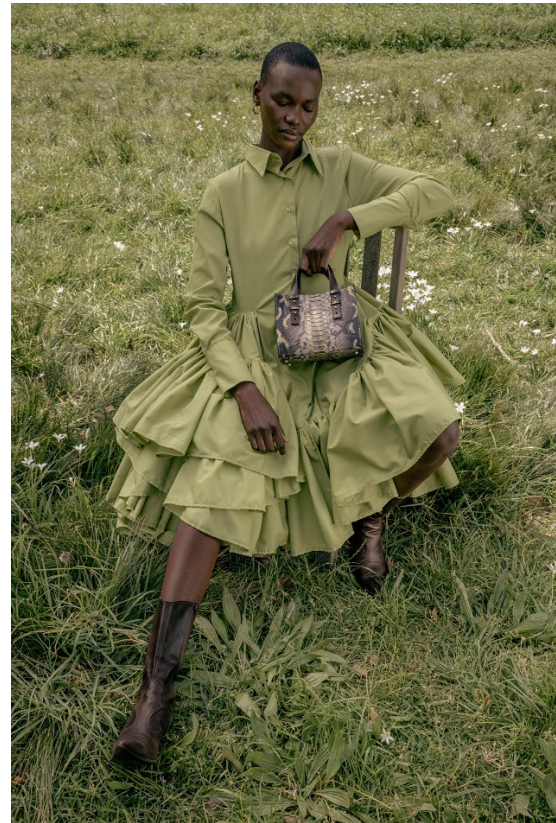

BOSS MODELS

CAPE TOWN

NOELLE GRAOBE

Height: 179cm Bust: 80cm Waist: 67cm Hips: 96cm Shoe: 6.5 UK Hair: Black Eyes: Brown