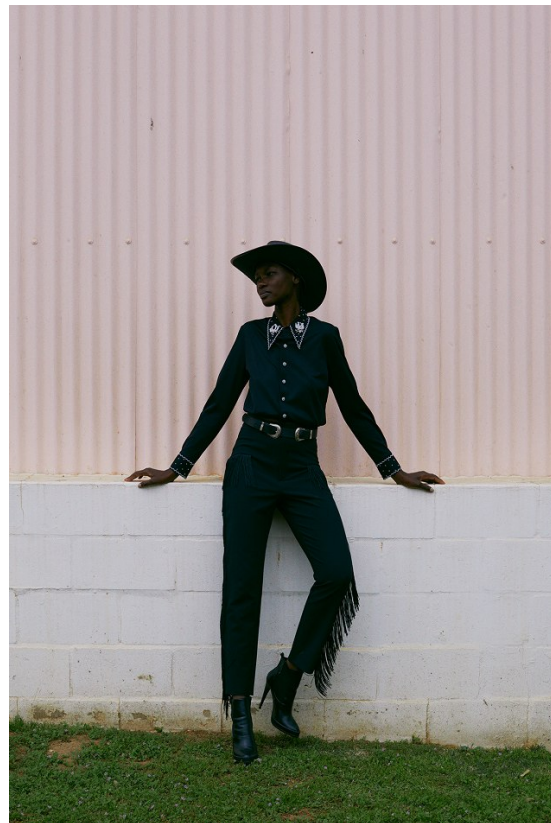

BOSS MODELS

CAPE TOWN

NOELLE GRAOBE

Height: 179cm Bust: 80cm Waist: 67cm Hips: 96cm Shoe: 6.5 UK Hair: Black Eyes: Brown

BOSS MODELS

CAPE TOWN

NOELLE GRAOBE

Height: 179cm Bust: 80cm Waist: 67cm Hips: 96cm Shoe: 6.5 UK Hair: Black Eyes: Brown