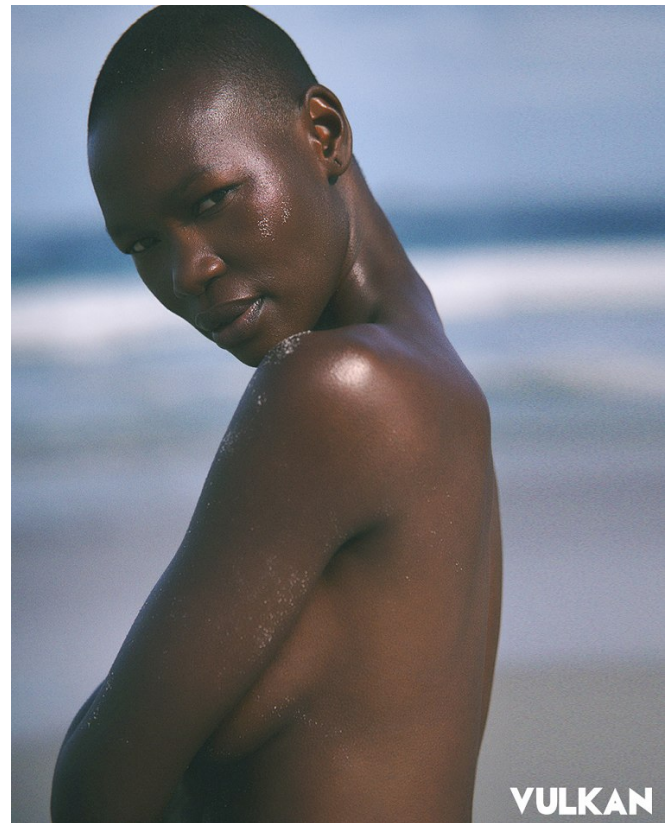

BOSS MODELS

CAPE TOWN

NOELLE GRAOBE

Height: 179cm Bust: 80cm Waist: 67cm Hips: 96cm Shoe: 6.5 UK Hair: Black Eyes: Brown

BOSS MODELS

CAPE TOWN

NOELLE GRAOBE

Height: 179cm Bust: 80cm Waist: 67cm Hips: 96cm Shoe: 6.5 UK Hair: Black Eyes: Brown