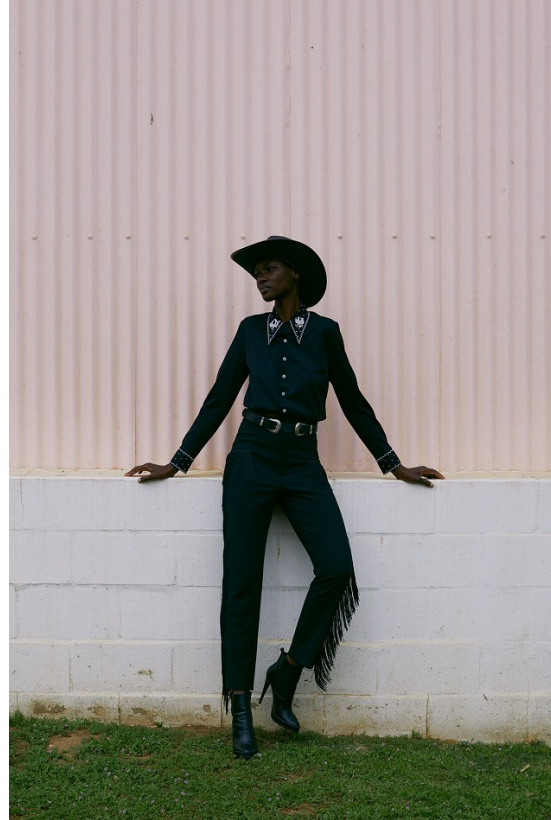

BOSS MODELS

CAPE TOWN

NOELLE GRAOBE

Height: 179cm Bust: 80cm Waist: 67cm Hips: 96cm Shoe: 6.5 UK Hair: Black Eyes: Brown

BOSS MODELS

CAPE TOWN

NOELLE GRAOBE

Height: 179cm Bust: 80cm Waist: 67cm Hips: 96cm Shoe: 6.5 UK Hair: Black Eyes: Brown