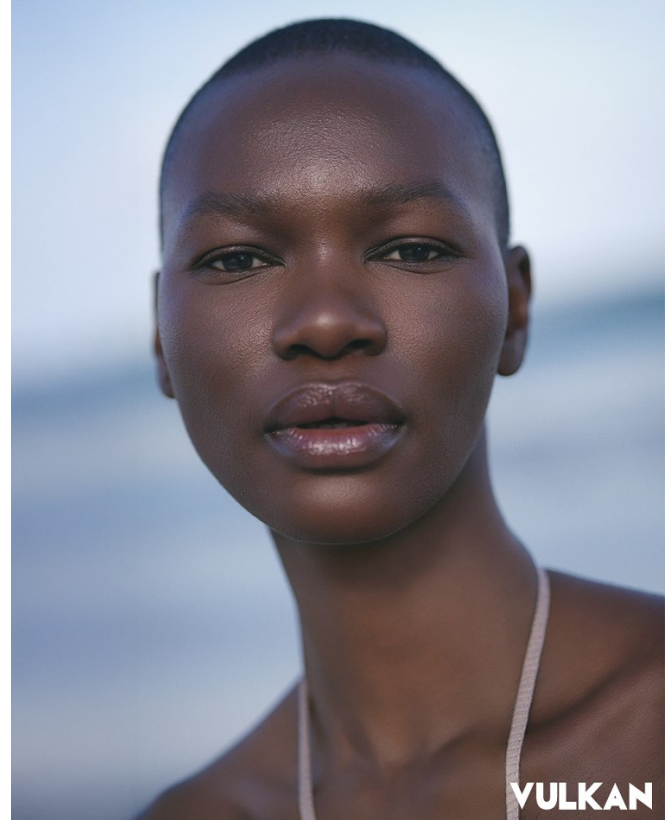

BOSS MODELS

CAPE TOWN

NOELLE GRAOBE

Height: 179cm Bust: 80cm Waist: 67cm Hips: 96cm Shoe: 6.5 UK Hair: Black Eyes: Brown

BOSS MODELS

CAPE TOWN

NOELLE GRAOBE

Height: 179cm Bust: 80cm Waist: 67cm Hips: 96cm Shoe: 6.5 UK Hair: Black Eyes: Brown