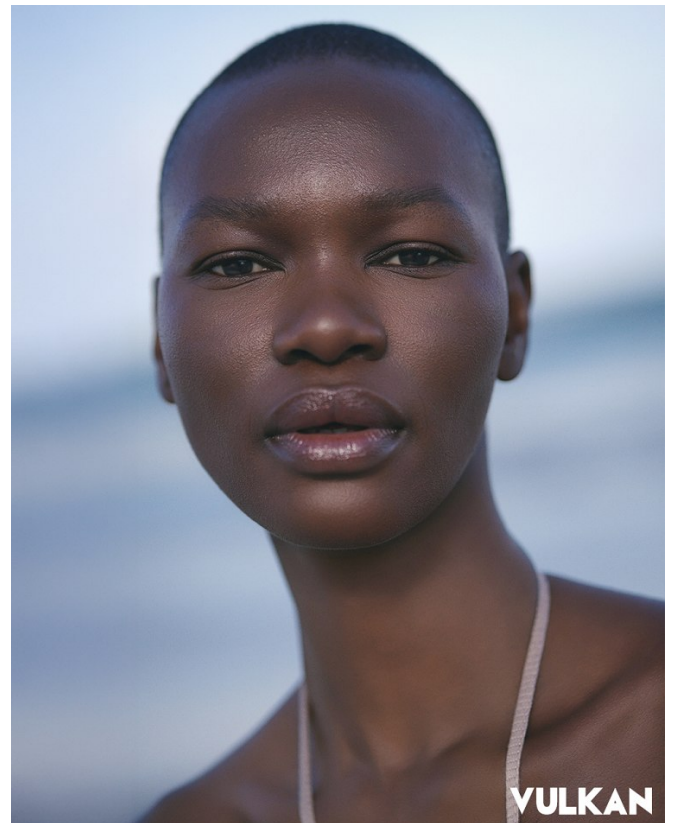

BOSS MODELS

CAPE TOWN

NOELLE GRAOBE

Height: 179cm Bust: 80cm Waist: 67cm Hips: 96cm Shoe: 6.5 UK Hair: Black Eyes: Brown

BOSS MODELS

CAPE TOWN

NOELLE GRAOBE

Height: 179cm Bust: 80cm Waist: 67cm Hips: 96cm Shoe: 6.5 UK Hair: Black Eyes: Brown