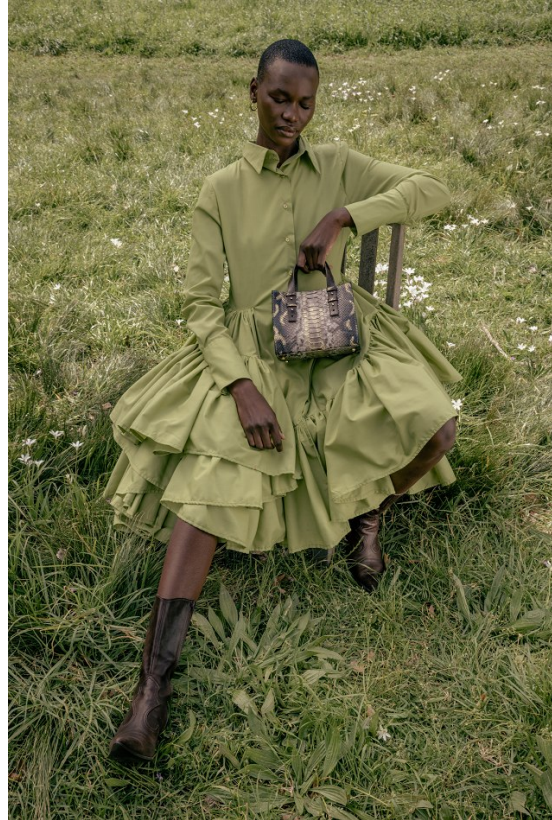

BOSS MODELS

CAPE TOWN

NOELLE GRAOBE

Height: 179cm Bust: 80cm Waist: 67cm Hips: 96cm Shoe: 6.5 UK Hair: Black Eyes: Brown