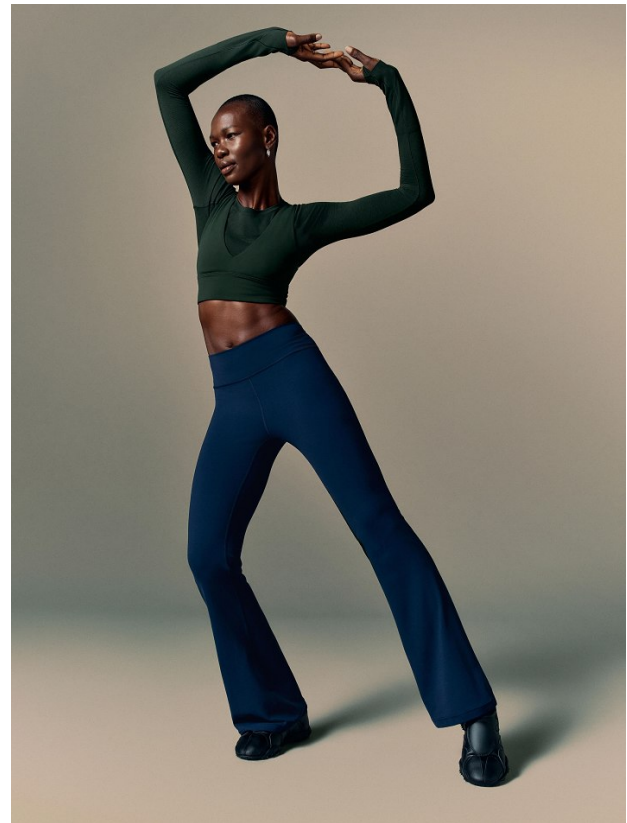

BOSS MODELS

CAPE TOWN

NOELLE GRAOBE

Height: 179cm Bust: 80cm Waist: 67cm Hips: 96cm Shoe: 6.5 UK Hair: Black Eyes: Brown