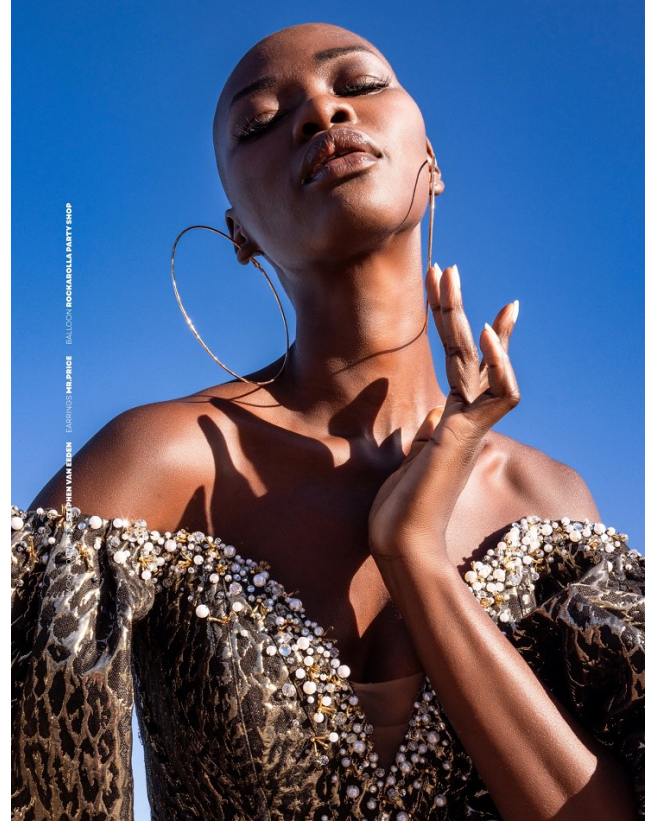

BOSS MODELS

CAPE TOWN

NOELLE GRAOBE

Height: 179cm Bust: 80cm Waist: 67cm Hips: 96cm Shoe: 6.5 UK Hair: Black Eyes: Brown