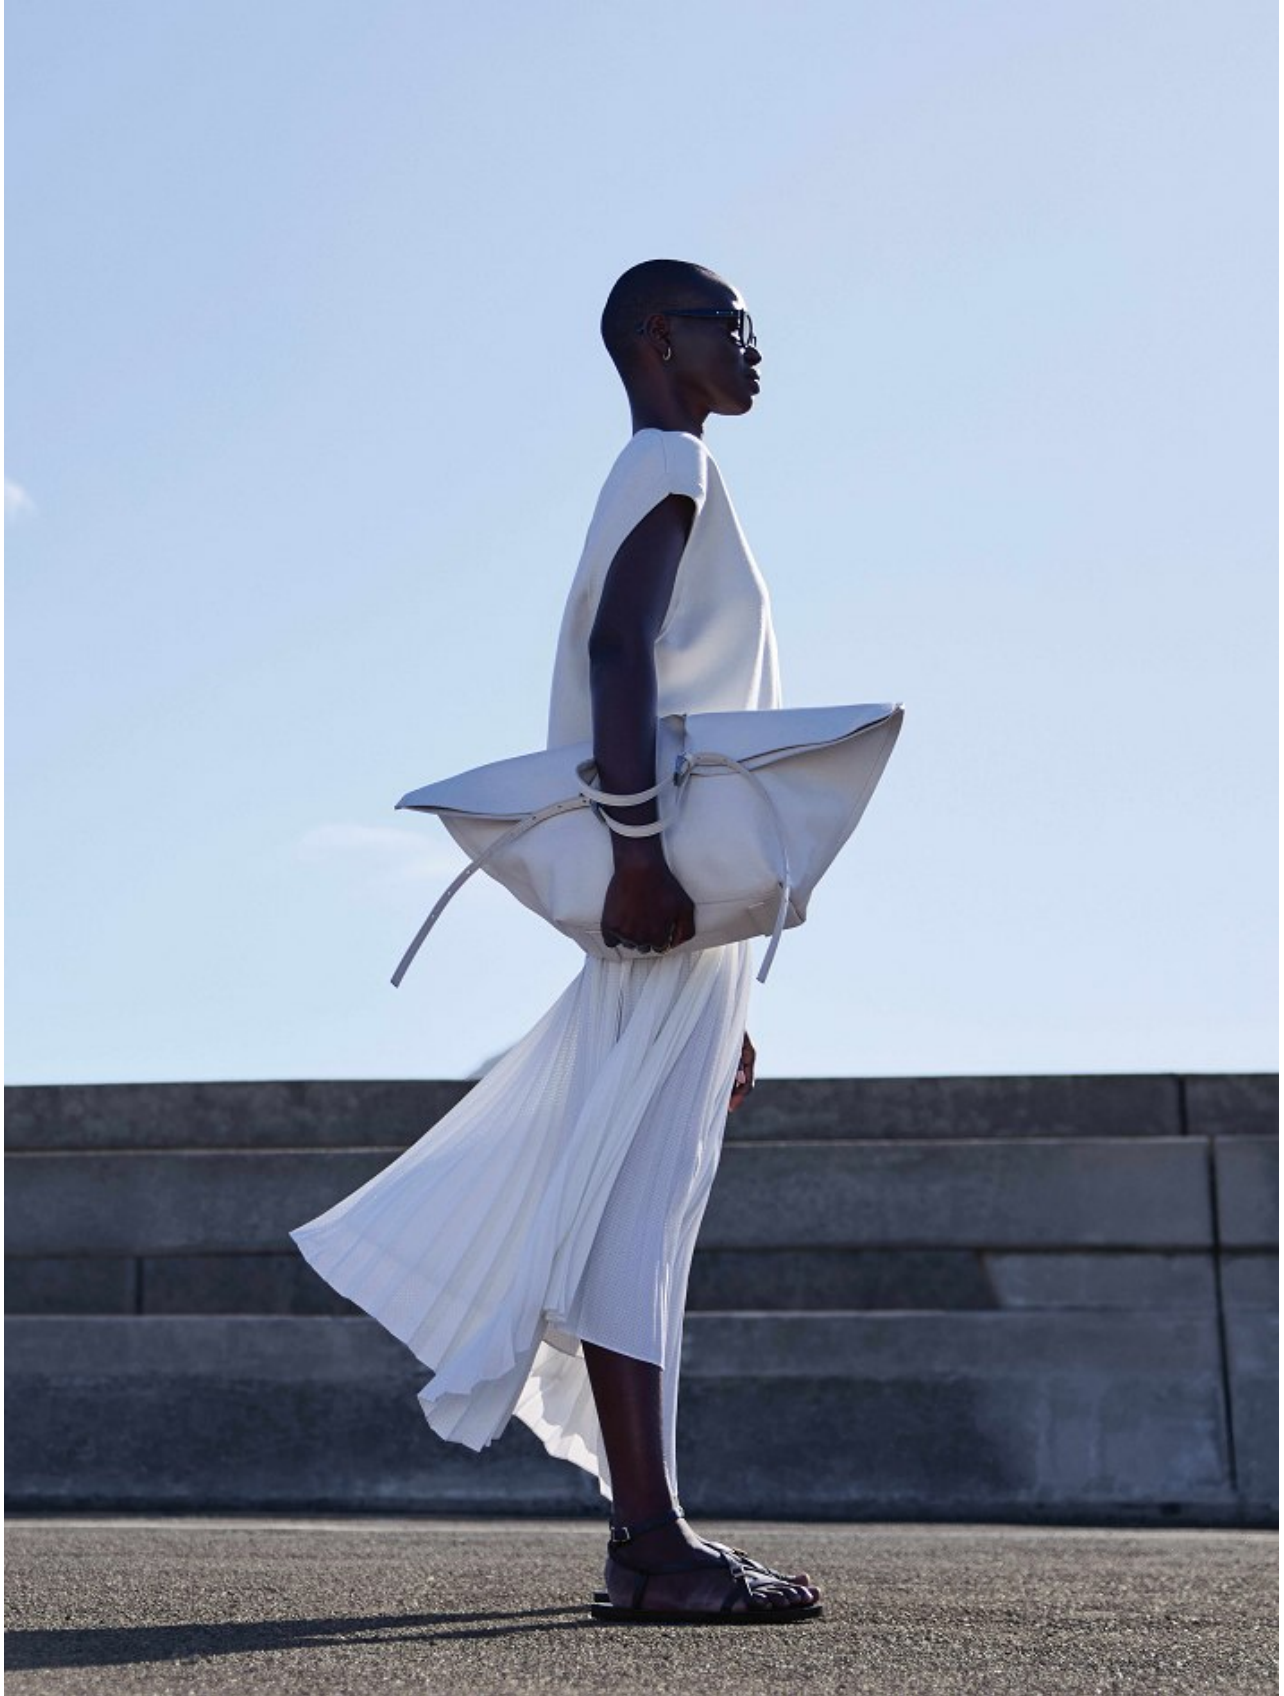

NOELLE GRAOBE

BOSS MODELS

CAPE TOWN

Height: 179cm Bust: 80cm Waist: 67cm Hips: 96cm Shoe: 6.5 UK Hair: Black Eyes: Brown