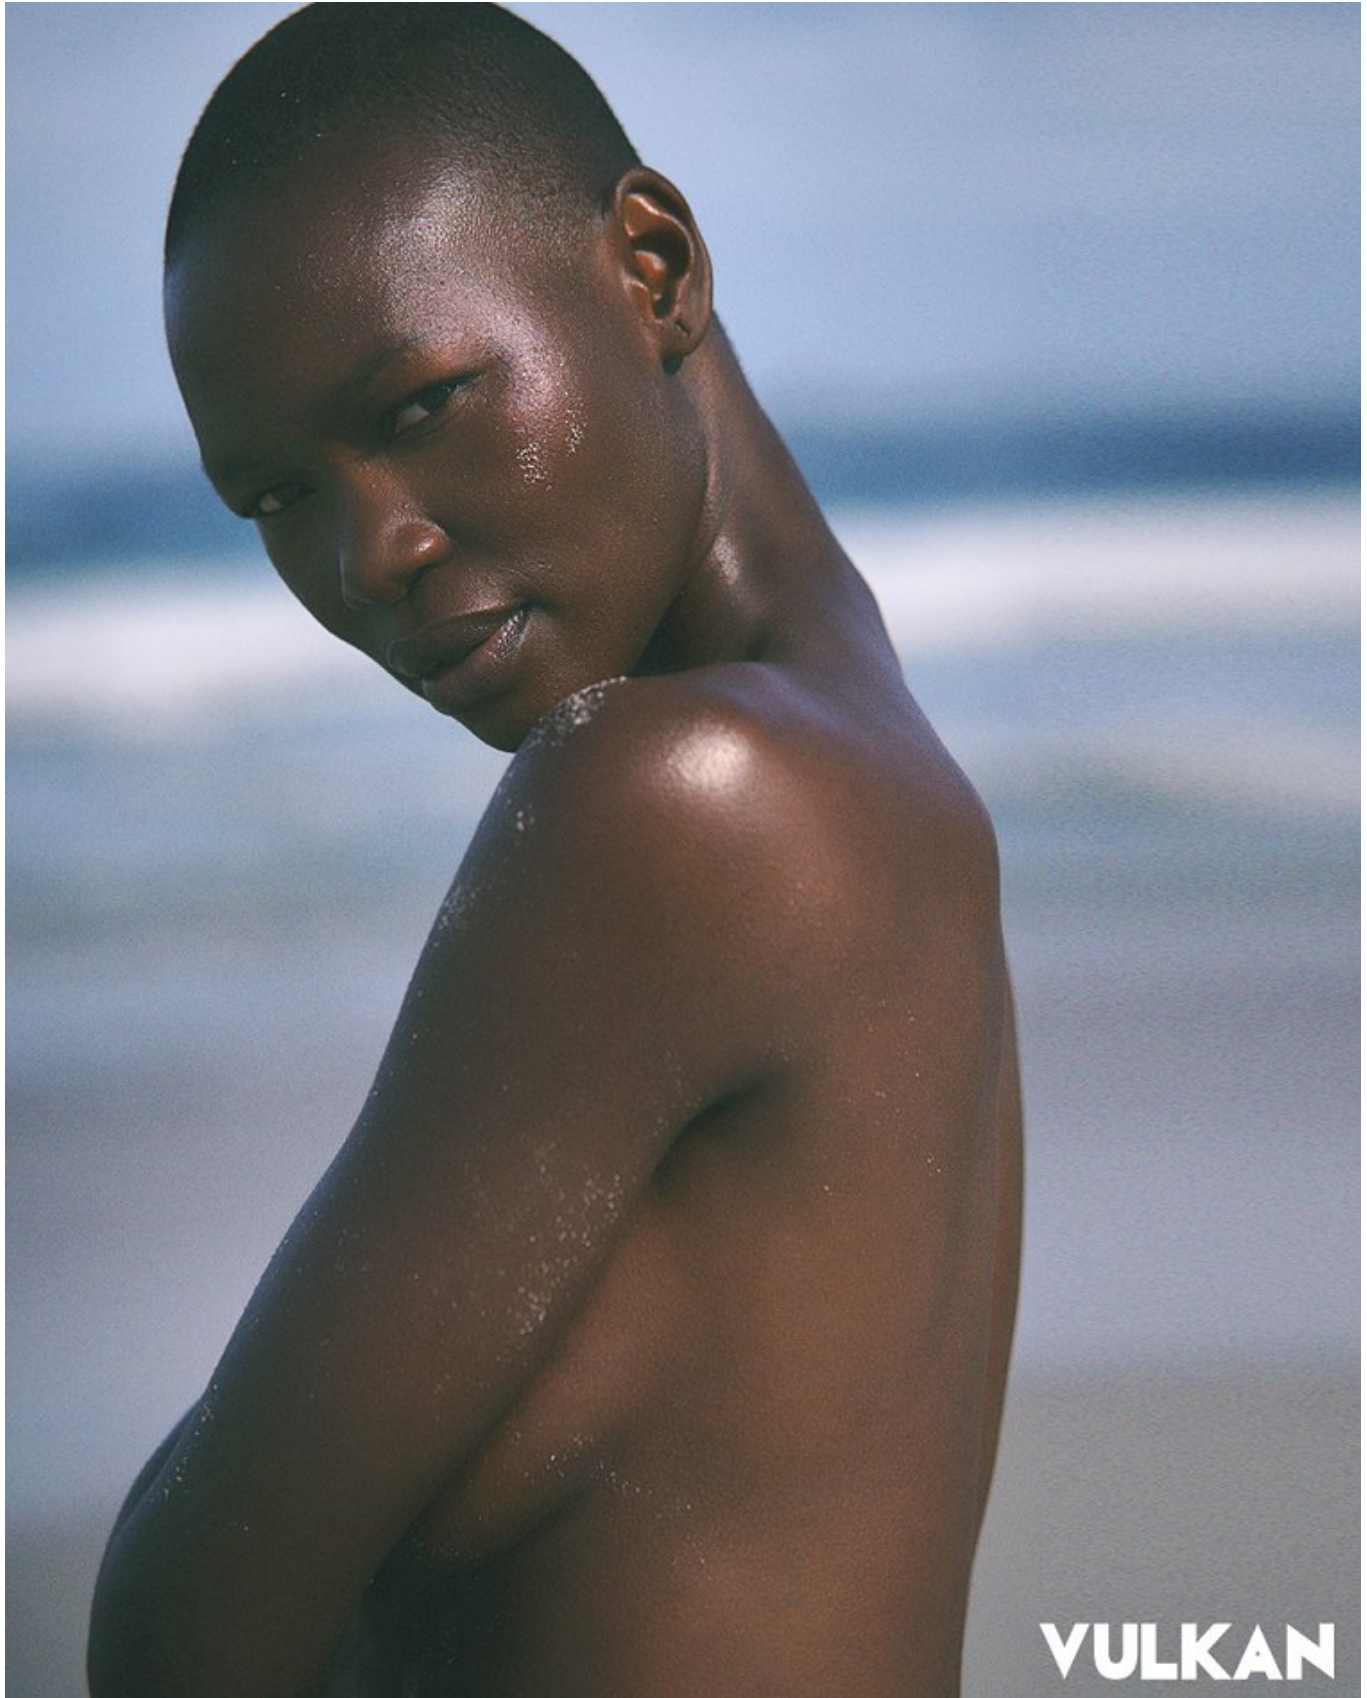

BOSS MODELS

CAPE TOWN

NOELLE GRAOBE

Height: 179cm Bust: 80cm Waist: 67cm Hips: 96cm Shoe: 6.5 UK Hair: Black Eyes: Brown

BOSS MODELS

CAPE TOWN

NOELLE GRAOBE

Height: 179cm Bust: 80cm Waist: 67cm Hips: 96cm Shoe: 6.5 UK Hair: Black Eyes: Brown

BOSS MODELS

CAPE TOWN

VULKAN

NOELLE GRAOBE

Height: 179cm Bust: 80cm Waist: 67cm Hips: 96cm Shoe: 6.5 UK Hair: Black Eyes: Brown

BOSS MODELS

CAPE TOWN

NOELLE GRAOBE