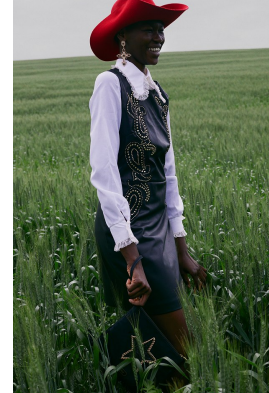

BOSS MODELS

CAPE TOWN

NOELLE GRAOBE

Height: 179cm Bust: 80cm Waist: 67cm Hips: 96cm Shoe: 6.5 UK Hair: Black Eyes: Brown

BOSS MODELS

CAPE TOWN

NOELLE GRAOBE

Height: 179cm Bust: 80cm Waist: 67cm Hips: 96cm Shoe: 6.5 UK Hair: Black Eyes: Brown

BOSS MODELS

CAPE TOWN

NOELLE GRAOBE

Height: 179cm Bust: 80cm Waist: 67cm Hips: 96cm Shoe: 6.5 UK Hair: Black Eyes: Brown