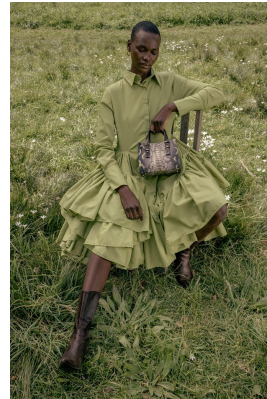

BOSS MODELS

CAPE TOWN

NOELLE GRAOBE

Height: 179cm Bust: 80cm Waist: 67cm Hips: 96cm Shoe: 6.5 UK Hair: Black Eyes: Brown

BOSS MODELS

CAPE TOWN

NOELLE GRAOBE

Height: 179cm Bust: 80cm Waist: 67cm Hips: 96cm Shoe: 6.5 UK Hair: Black Eyes: Brown

BOSS MODELS

CAPE TOWN

NOELLE GRAOBE

Height: 179cm Bust: 80cm Waist: 67cm Hips: 96cm Shoe: 6.5 UK Hair: Black Eyes: Brown