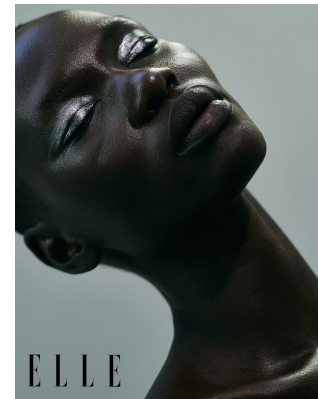

BOSS MODELS

CAPE TOWN

NOELLE GRAOBE

Height: 179cm Bust: 80cm Waist: 67cm Hips: 96cm Shoe: 6.5 UK Hair: Black Eyes: Brown

BOSS MODELS

CAPE TOWN

NOELLE GRAOBE

Height: 179cm Bust: 80cm Waist: 67cm Hips: 96cm Shoe: 6.5 UK Hair: Black Eyes: Brown

BOSS MODELS

CAPE TOWN

NOELLE GRAOBE

Height: 179cm Bust: 80cm Waist: 67cm Hips: 96cm Shoe: 6.5 UK Hair: Black Eyes: Brown