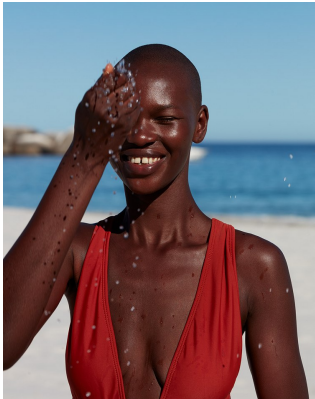

BOSS MODELS

CAPE TOWN

NOELLE GRAOBE

Height: 179cm Bust: 80cm Waist: 67cm Hips: 96cm Shoe: 6.5 UK Hair: Black Eyes: Brown

BOSS MODELS

CAPE TOWN

NOELLE GRAOBE

Height: 179cm Bust: 80cm Waist: 67cm Hips: 96cm Shoe: 6.5 UK Hair: Black Eyes: Brown

BOSS MODELS

CAPE TOWN

NOELLE GRAOBE

Height: 179cm Bust: 80cm Waist: 67cm Hips: 96cm Shoe: 6.5 UK Hair: Black Eyes: Brown