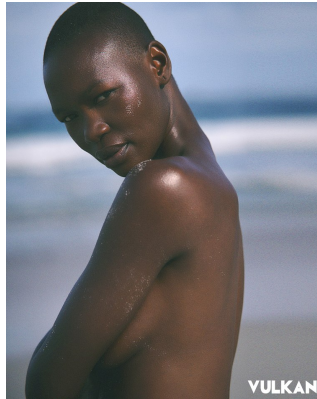

BOSS MODELS

CAPE TOWN

NOELLE GRAOBE

Height: 179cm Bust: 80cm Waist: 67cm Hips: 96cm Shoe: 6.5 UK Hair: Black Eyes: Brown

BOSS MODELS

CAPE TOWN

NOELLE GRAOBE

Height: 179cm Bust: 80cm Waist: 67cm Hips: 96cm Shoe: 6.5 UK Hair: Black Eyes: Brown

BOSS MODELS

CAPE TOWN

NOELLE GRAOBE

Height: 179cm Bust: 80cm Waist: 67cm Hips: 96cm Shoe: 6.5 UK Hair: Black Eyes: Brown