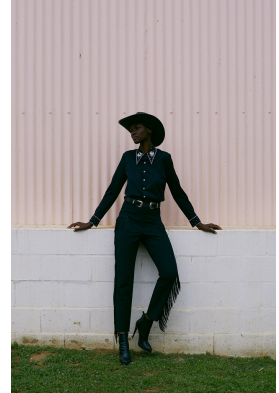

BOSS MODELS

CAPE TOWN

NOELLE GRAOBE

Height: 179cm Bust: 80cm Waist: 67cm Hips: 96cm Shoe: 6.5 UK Hair: Black Eyes: Brown

BOSS MODELS

CAPE TOWN

NOELLE GRAOBE

Height: 179cm Bust: 80cm Waist: 67cm Hips: 96cm Shoe: 6.5 UK Hair: Black Eyes: Brown

BOSS MODELS

CAPE TOWN

NOELLE GRAOBE

Height: 179cm Bust: 80cm Waist: 67cm Hips: 96cm Shoe: 6.5 UK Hair: Black Eyes: Brown