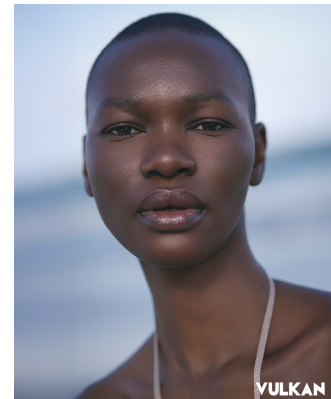

BOSS MODELS

CAPE TOWN

NOELLE GRAOBE

Height: 179cm Bust: 80cm Waist: 67cm Hips: 96cm Shoe: 6.5 UK Hair: Black Eyes: Brown

BOSS MODELS

CAPE TOWN

NOELLE GRAOBE

Height: 179cm Bust: 80cm Waist: 67cm Hips: 96cm Shoe: 6.5 UK Hair: Black Eyes: Brown

BOSS MODELS

CAPE TOWN

NOELLE GRAOBE

Height: 179cm Bust: 80cm Waist: 67cm Hips: 96cm Shoe: 6.5 UK Hair: Black Eyes: Brown