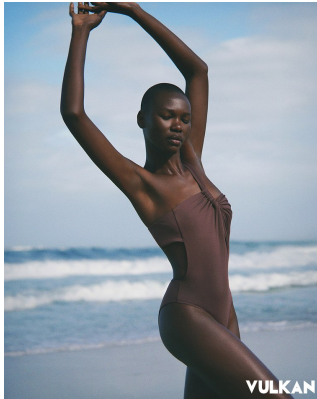

BOSS MODELS

CAPE TOWN

NOELLE GRAOBE

Height: 179cm Bust: 80cm Waist: 67cm Hips: 96cm Shoe: 6.5 UK Hair: Black Eyes: Brown

BOSS MODELS

CAPE TOWN

NOELLE GRAOBE

Height: 179cm Bust: 80cm Waist: 67cm Hips: 96cm Shoe: 6.5 UK Hair: Black Eyes: Brown

BOSS MODELS

CAPE TOWN

NOELLE GRAOBE

Height: 179cm Bust: 80cm Waist: 67cm Hips: 96cm Shoe: 6.5 UK Hair: Black Eyes: Brown