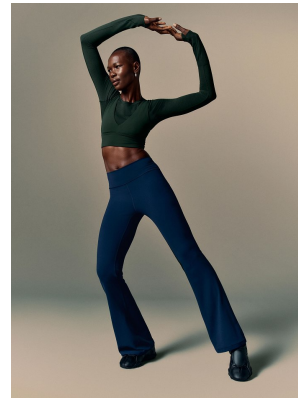

BOSS MODELS

CAPE TOWN

NOELLE GRAOBE

Height: 179cm Bust: 80cm Waist: 67cm Hips: 96cm Shoe: 6.5 UK Hair: Black Eyes: Brown

BOSS MODELS

CAPE TOWN

NOELLE GRAOBE

Height: 179cm Bust: 80cm Waist: 67cm Hips: 96cm Shoe: 6.5 UK Hair: Black Eyes: Brown

BOSS MODELS

CAPE TOWN

NOELLE GRAOBE

Height: 179cm Bust: 80cm Waist: 67cm Hips: 96cm Shoe: 6.5 UK Hair: Black Eyes: Brown