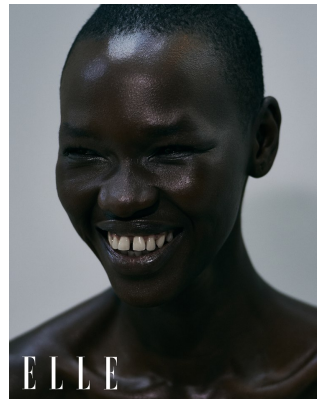

BOSS MODELS

CAPE TOWN

NOELLE GRAOBE

Height: 179cm Bust: 80cm Waist: 67cm Hips: 96cm Shoe: 6.5 UK Hair: Black Eyes: Brown

BOSS MODELS

CAPE TOWN

NOELLE GRAOBE

Height: 179cm Bust: 80cm Waist: 67cm Hips: 96cm Shoe: 6.5 UK Hair: Black Eyes: Brown

BOSS MODELS

CAPE TOWN

NOELLE GRAOBE

Height: 179cm Bust: 80cm Waist: 67cm Hips: 96cm Shoe: 6.5 UK Hair: Black Eyes: Brown