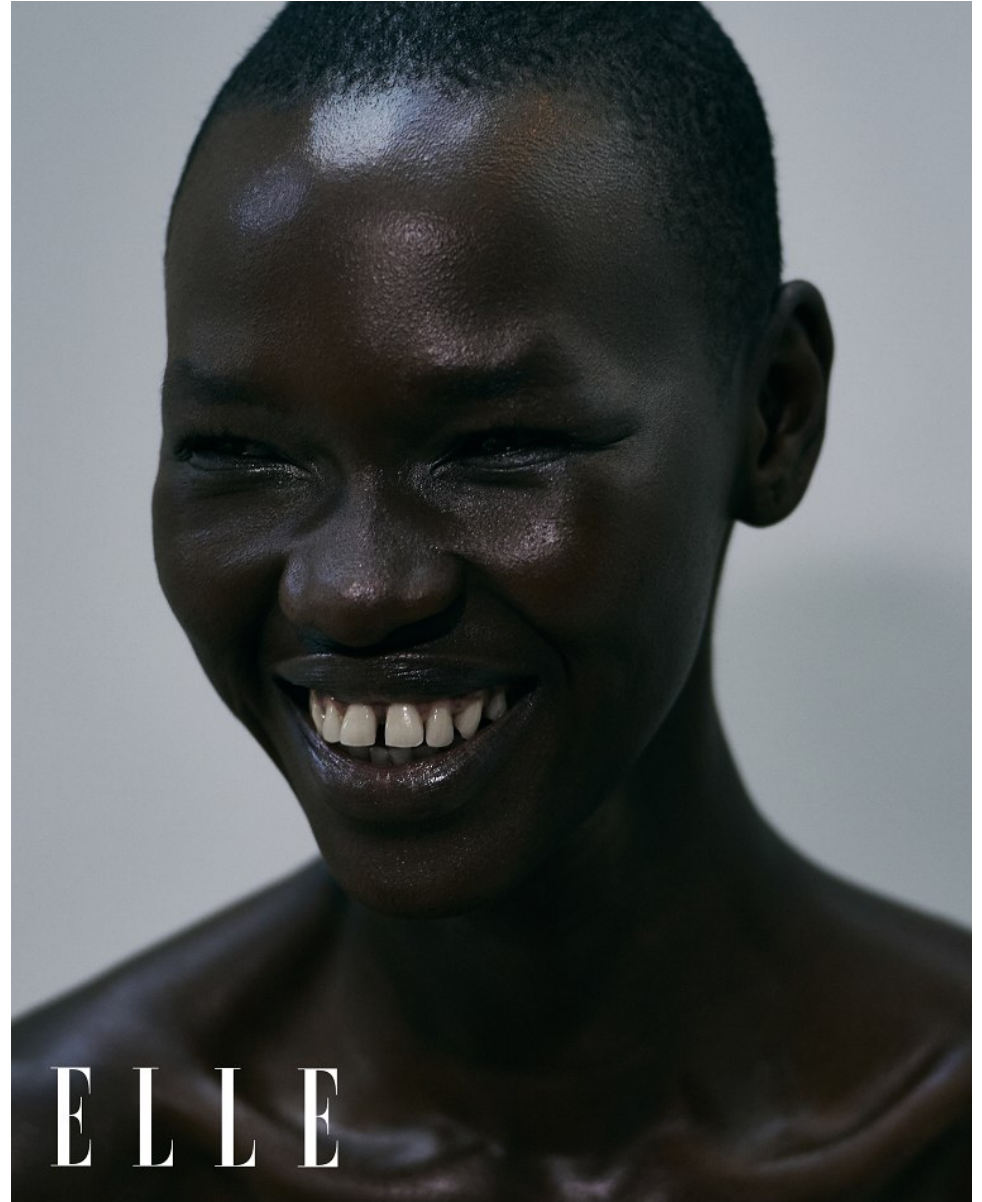

BOSS MODELS

CAPE TOWN

NOELLE GRAOBE

Height: 179cm Bust: 80cm Waist: 67cm Hips: 96cm Shoe: 6.5 UK Hair: Black Eyes: Brown