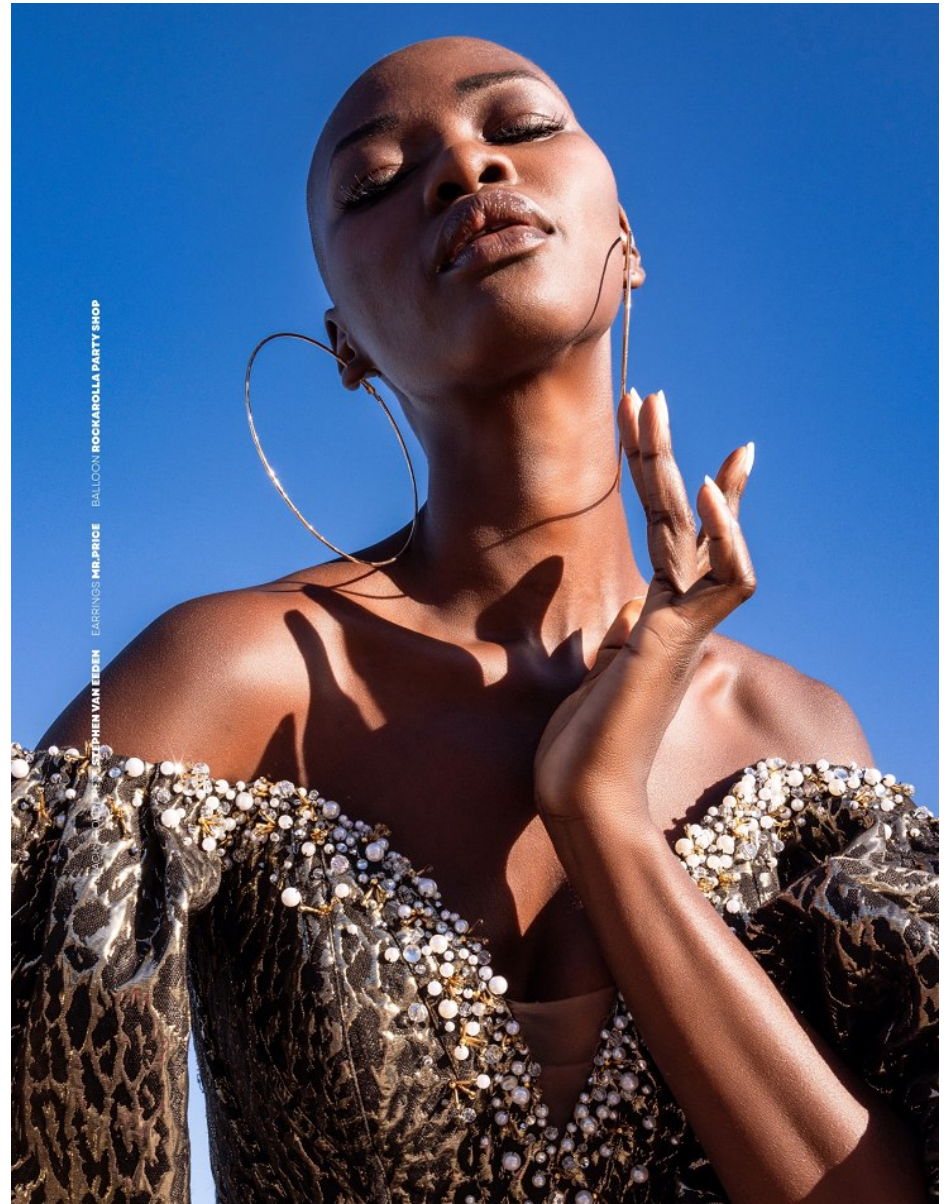

BOSS MODELS

CAPE TOWN

NOELLE GRAOBE

Height: 179cm Bust: 80cm Waist: 67cm Hips: 96cm Shoe: 6.5 UK Hair: Black Eyes: Brown