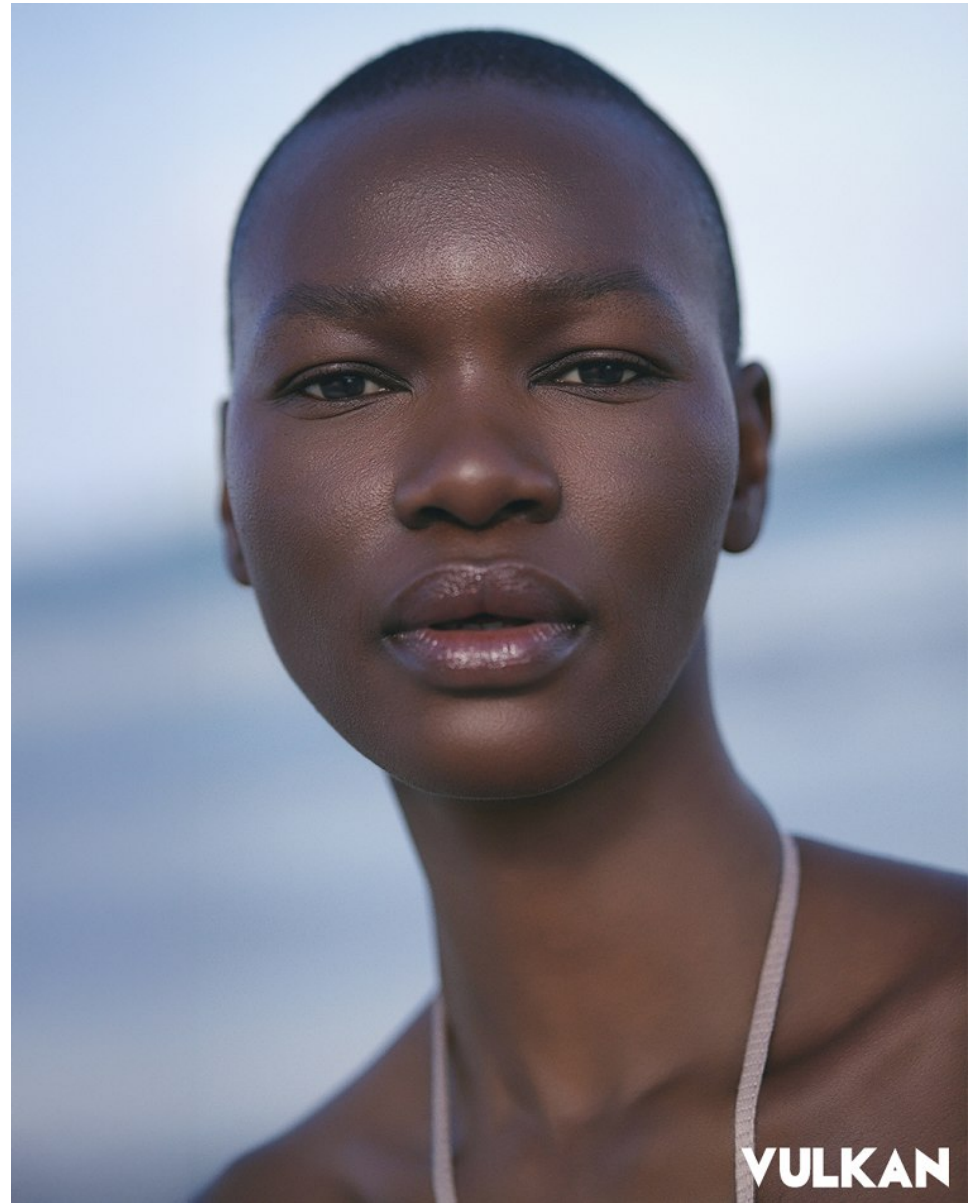

BOSS MODELS

CAPE TOWN

NOELLE GRAOBE

Height: 179cm Bust: 80cm Waist: 67cm Hips: 96cm Shoe: 6.5 UK Hair: Black Eyes: Brown