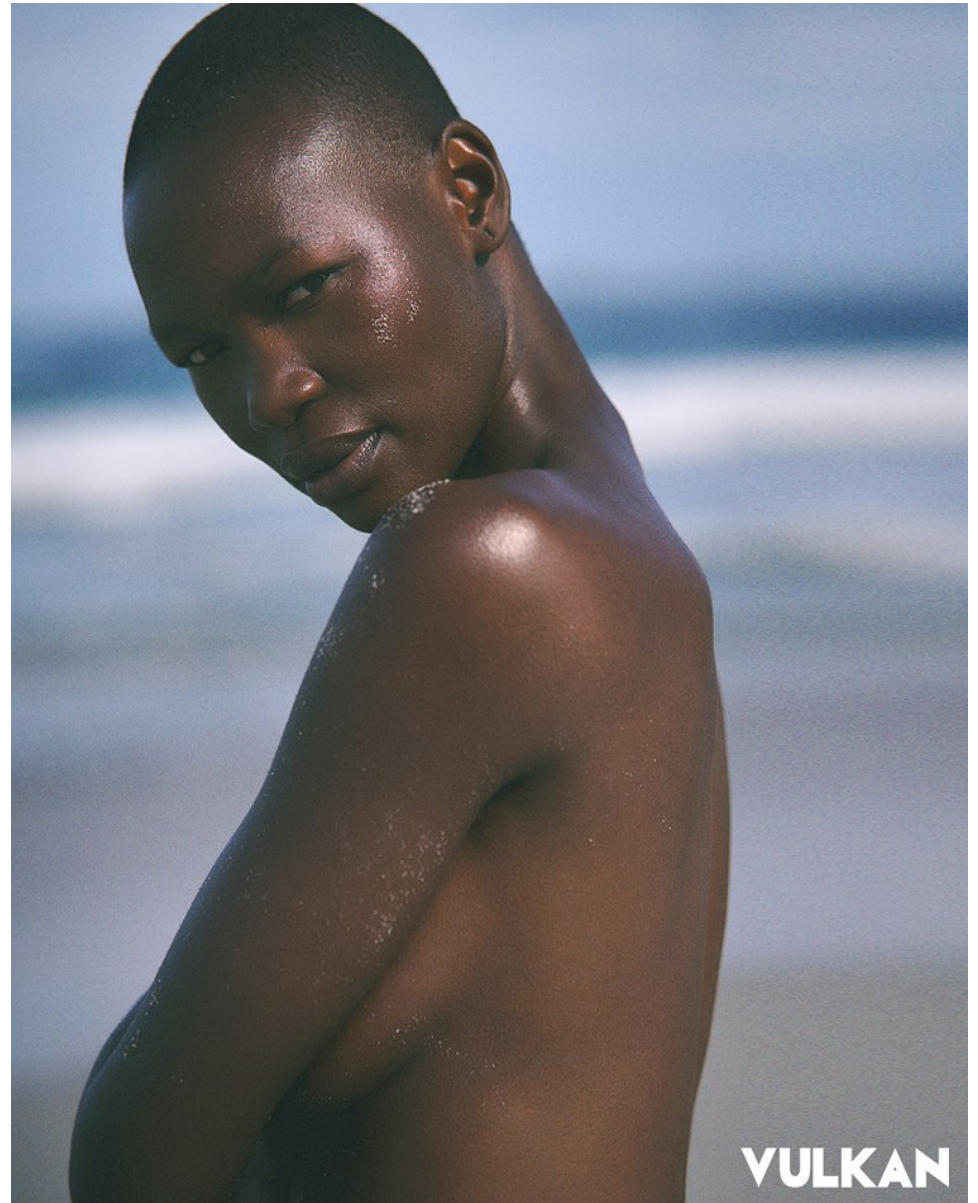

# BOSS MODELS

CAPE TOWN

NOELLE GRAOBE

Height: 179cm Bust: 80cm Waist: 67cm Hips: 96cm Shoe: 6.5 UK Hair: Black Eyes: Brown