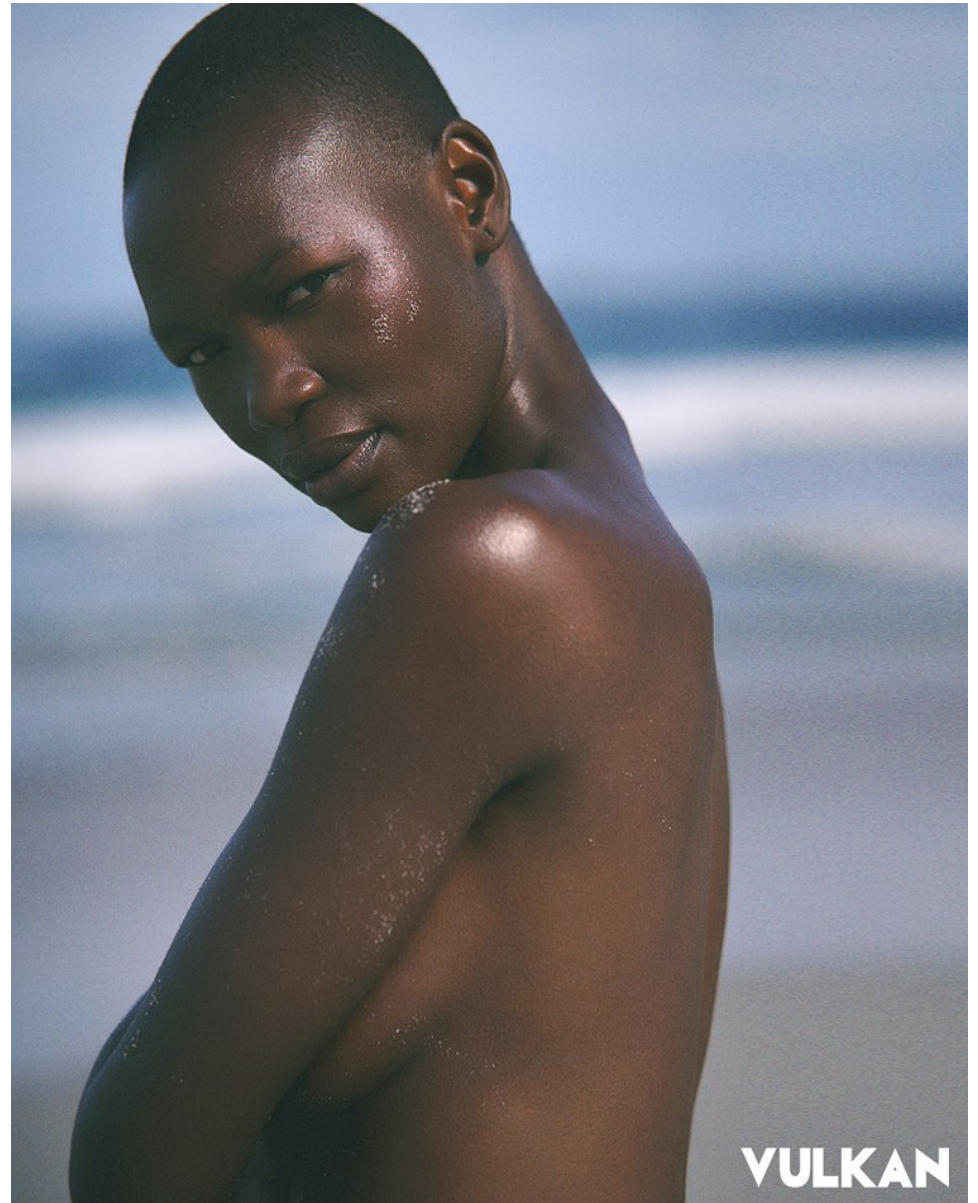

BOSS MODELS

CAPE TOWN

NOELLE GRAOBE

Height: 179cm Bust: 80cm Waist: 67cm Hips: 96cm Shoe: 6.5 UK Hair: Black Eyes: Brown

BOSS MODELS

CAPE TOWN

NOELLE GRAOBE

Height: 179cm Bust: 80cm Waist: 67cm Hips: 96cm Shoe: 6.5 UK Hair: Black Eyes: Brown

BOSS MODELS

CAPE TOWN

NOELLE GRAOBE

Height: 179cm Bust: 80cm Waist: 67cm Hips: 96cm Shoe: 6.5 UK Hair: Black Eyes: Brown

BOSS MODELS

CAPE TOWN

VULKAN

NOELLE GRAOBE

Height: 179cm Bust: 80cm Waist: 67cm Hips: 96cm Shoe: 6.5 UK Hair: Black Eyes: Brown

BOSS MODELS

CAPE TOWN

NOELLE GRAOBE

Height: 179cm Bust: 80cm Waist: 67cm Hips: 96cm Shoe: 6.5 UK Hair: Black Eyes: Brown