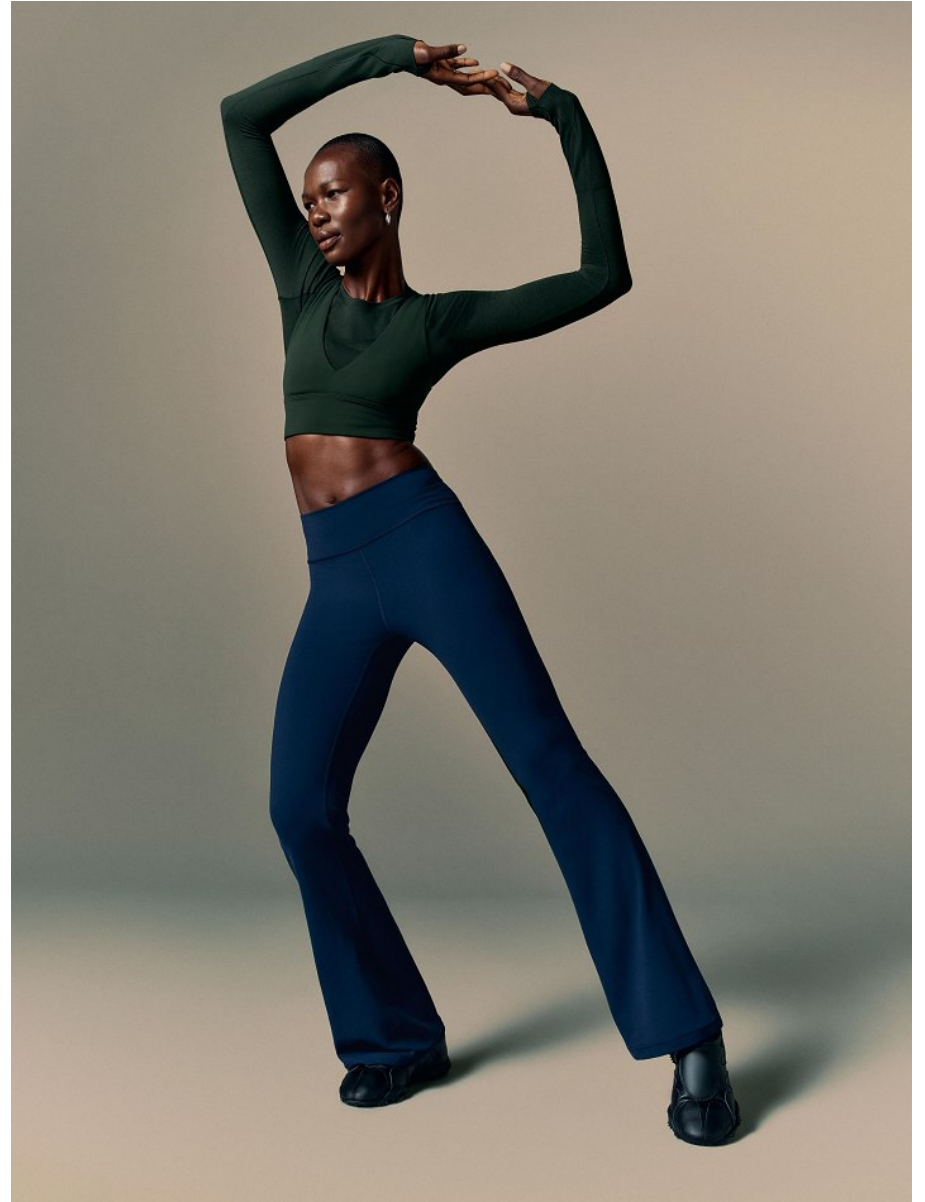

BOSS MODELS

CAPE TOWN

NOELLE GRAOBE

Height: 179cm Bust: 80cm Waist: 67cm Hips: 96cm Shoe: 6.5 UK Hair: Black Eyes: Brown