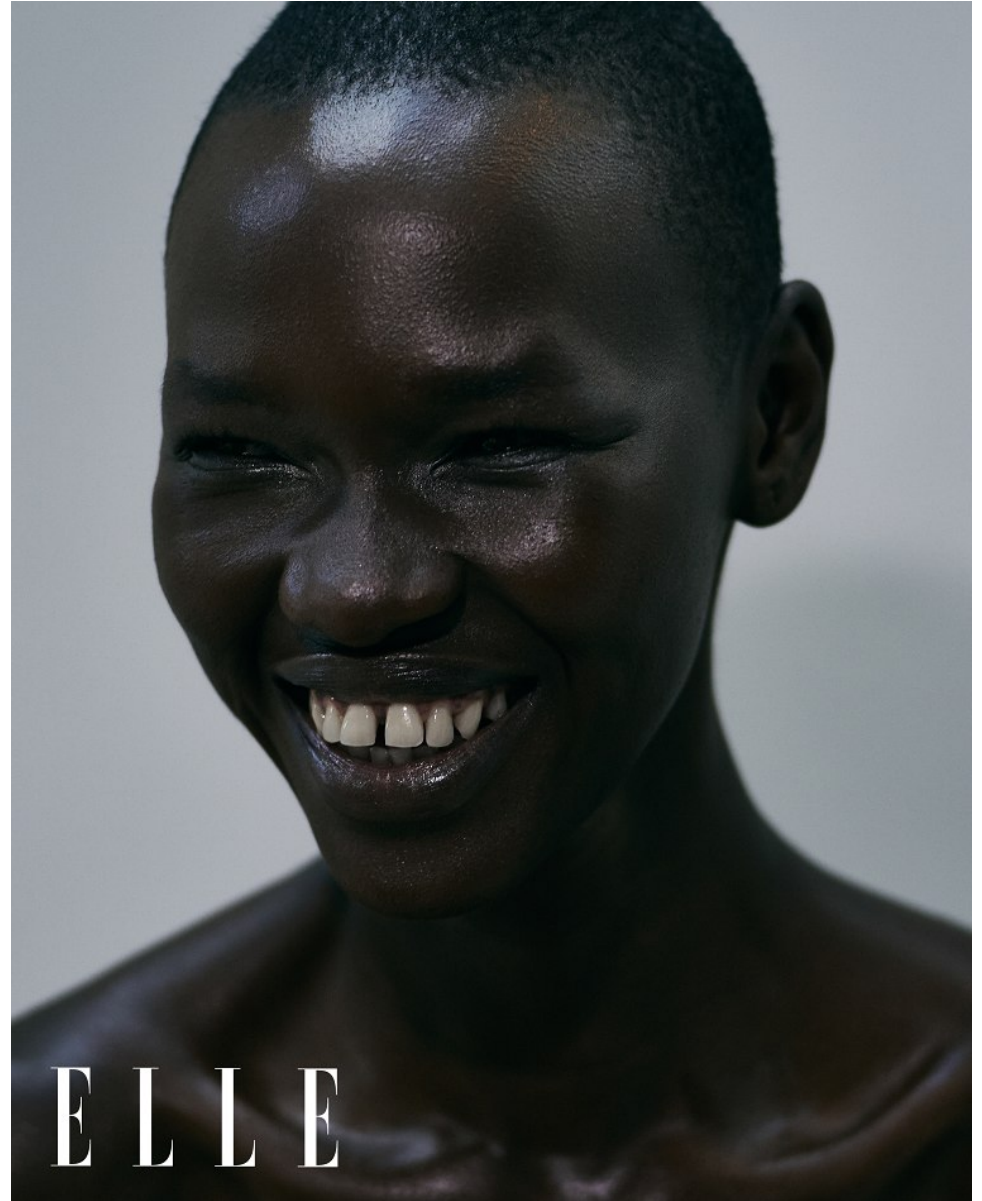

BOSS MODELS

CAPE TOWN

NOELLE GRAOBE

Height: 179cm Bust: 80cm Waist: 67cm Hips: 96cm Shoe: 6.5 UK Hair: Black Eyes: Brown