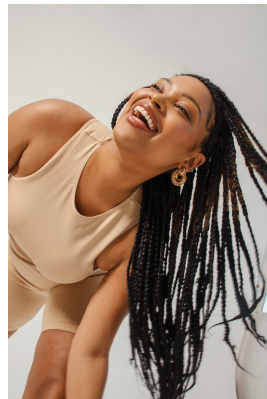

BOSS MODELS

CAPE TOWN

ALICIA ARENDS

Height: 170cm Bust: 98cm Waist: 86cm Hips: 114cm Shoe: 5 UK Hair: Dark Brown Eyes: Brown

BOSS MODELS

CAPE TOWN

ALICIA ARENDS

Height: 170cm Bust: 98cm Waist: 86cm Hips: 114cm Shoe: 5 UK Hair: Dark Brown Eyes: Brown

BOSS MODELS

CAPE TOWN

ALICIA ARENDS

Height: 170cm Bust: 98cm Waist: 86cm Hips: 114cm Shoe: 5 UK Hair: Dark Brown Eyes: Brown