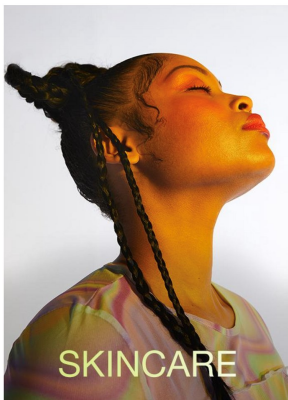

BOSS MODELS

CAPE TOWN

ALICIA ARENDS

Height: 170cm Bust: 98cm Waist: 86cm Hips: 114cm Shoe: 5 UK Hair: Dark Brown Eyes: Brown

BOSS MODELS

CAPE TOWN

ALICIA ARENDS

Height: 170cm Bust: 98cm Waist: 86cm Hips: 114cm Shoe: 5 UK Hair: Dark Brown Eyes: Brown

BOSS MODELS

CAPE TOWN

ALICIA ARENDS

Height: 170cm Bust: 98cm Waist: 86cm Hips: 114cm Shoe: 5 UK Hair: Dark Brown Eyes: Brown