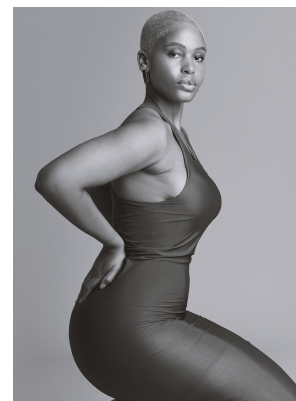

BOSS MODELS

CAPE TOWN

UNA MABASA

Height: 172cm Bust: 96cm Waist: 79cm Hips: 126cm Shoe: 7 UK Hair: Brown Eyes: Brown

BOSS MODELS

CAPE TOWN

UNA MABASA

Height: 172cm Bust: 96cm Waist: 79cm Hips: 126cm Shoe: 7 UK Hair: Brown Eyes: Brown

BOSS MODELS

CAPE TOWN

UNA MABASA

Height: 172cm Bust: 96cm Waist: 79cm Hips: 126cm Shoe: 7 UK Hair: Brown Eyes: Brown