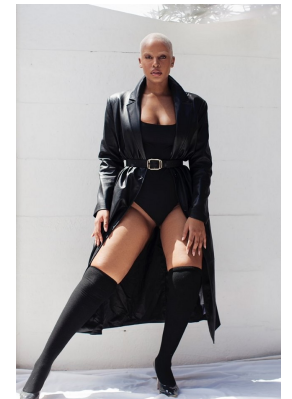

BOSS MODELS

CAPE TOWN

UNA MABASA

Height: 172cm Bust: 96cm Waist: 79cm Hips: 126cm Shoe: 7 UK Hair: Brown Eyes: Brown

BOSS MODELS

CAPE TOWN

UNA MABASA

Height: 172cm Bust: 96cm Waist: 79cm Hips: 126cm Shoe: 7 UK Hair: Brown Eyes: Brown

BOSS MODELS

CAPE TOWN

UNA MABASA

Height: 172cm Bust: 96cm Waist: 79cm Hips: 126cm Shoe: 7 UK Hair: Brown Eyes: Brown