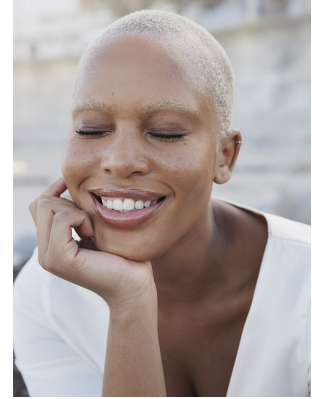

BOSS MODELS

CAPE TOWN

UNA MABASA

Height: 172cm Bust: 96cm Waist: 79cm Hips: 126cm Shoe: 7 UK Hair: Brown Eyes: Brown

BOSS MODELS

CAPE TOWN

UNA MABASA

Height: 172cm Bust: 96cm Waist: 79cm Hips: 126cm Shoe: 7 UK Hair: Brown Eyes: Brown

BOSS MODELS

CAPE TOWN

UNA MABASA

Height: 172cm Bust: 96cm Waist: 79cm Hips: 126cm Shoe: 7 UK Hair: Brown Eyes: Brown