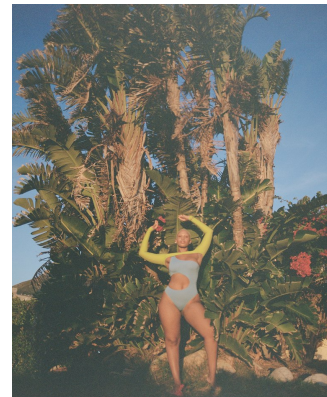

BOSS MODELS

CAPE TOWN

UNA MABASA

Height: 172cm Bust: 96cm Waist: 79cm Hips: 126cm Shoe: 7 UK Hair: Brown Eyes: Brown

BOSS MODELS

CAPE TOWN

UNA MABASA

Height: 172cm Bust: 96cm Waist: 79cm Hips: 126cm Shoe: 7 UK Hair: Brown Eyes: Brown

BOSS MODELS

CAPE TOWN

UNA MABASA

Height: 172cm Bust: 96cm Waist: 79cm Hips: 126cm Shoe: 7 UK Hair: Brown Eyes: Brown