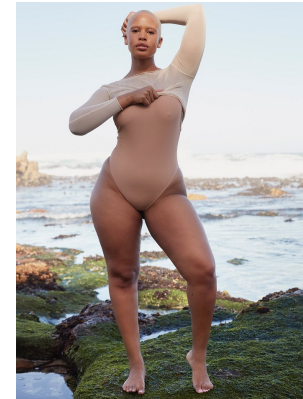

BOSS MODELS

CAPE TOWN

UNA MABASA

Height: 172cm Bust: 96cm Waist: 79cm Hips: 126cm Shoe: 7 UK Hair: Brown Eyes: Brown

BOSS MODELS

CAPE TOWN

UNA MABASA

Height: 172cm Bust: 96cm Waist: 79cm Hips: 126cm Shoe: 7 UK Hair: Brown Eyes: Brown

BOSS MODELS

CAPE TOWN

UNA MABASA

Height: 172cm Bust: 96cm Waist: 79cm Hips: 126cm Shoe: 7 UK Hair: Brown Eyes: Brown