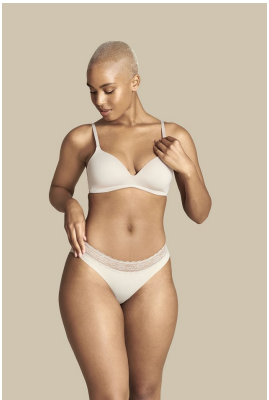

BOSS MODELS

CAPE TOWN

UNA MABASA

Height: 172cm Bust: 96cm Waist: 79cm Hips: 126cm Shoe: 7 UK Hair: Brown Eyes: Brown

BOSS MODELS

CAPE TOWN

UNA MABASA

Height: 172cm Bust: 96cm Waist: 79cm Hips: 126cm Shoe: 7 UK Hair: Brown Eyes: Brown

BOSS MODELS

CAPE TOWN

UNA MABASA

Height: 172cm Bust: 96cm Waist: 79cm Hips: 126cm Shoe: 7 UK Hair: Brown Eyes: Brown