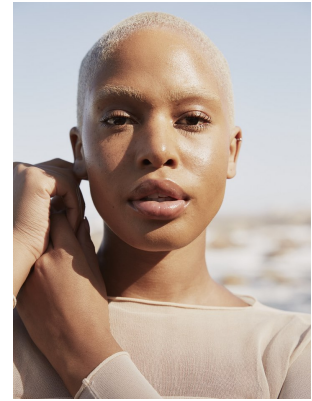

BOSS MODELS

CAPE TOWN

UNA MABASA

Height: 172cm Bust: 96cm Waist: 79cm Hips: 126cm Shoe: 7 UK Hair: Brown Eyes: Brown

BOSS MODELS

CAPE TOWN

UNA MABASA

Height: 172cm Bust: 96cm Waist: 79cm Hips: 126cm Shoe: 7 UK Hair: Brown Eyes: Brown

BOSS MODELS

CAPE TOWN

UNA MABASA

Height: 172cm Bust: 96cm Waist: 79cm Hips: 126cm Shoe: 7 UK Hair: Brown Eyes: Brown