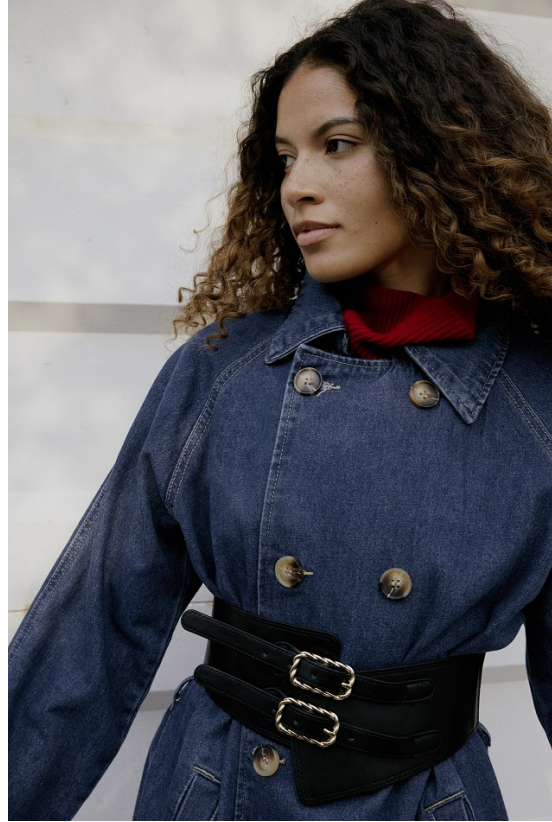

BOSS MODELS

CAPE TOWN

NICOLE ALVES

Height: 170cm Bust: 80cm Waist: 65cm Hips: 91cm Shoe: 5 UK Hair: Brown Eyes: Brown