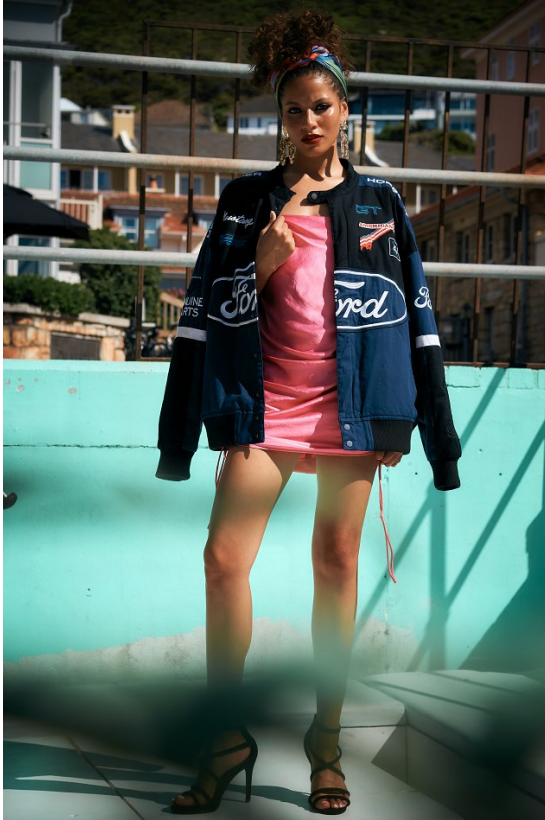

BOSS MODELS

CAPE TOWN

NICOLE ALVES

Height: 170cm Bust: 80cm Waist: 65cm Hips: 91cm Shoe: 5 UK Hair: Brown Eyes: Brown