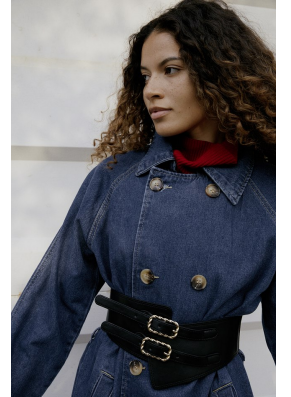

# BOSS MODELS

CAPE TOWN

NICOLE ALVES

Height: 170cm Bust: 80cm Waist: 65cm Hips: 91cm Shoe: 5 UK Hair: Brown Eyes: Brown