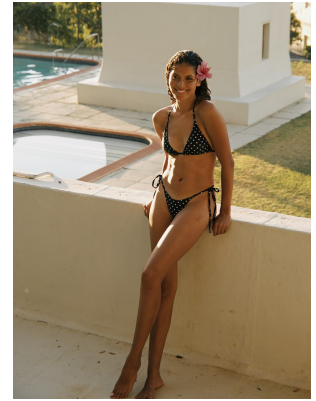

# BOSS MODELS

CAPE TOWN

NICOLE ALVES

Height: 170cm Bust: 80cm Waist: 65cm Hips: 91cm Shoe: 5 UK Hair: Brown Eyes: Brown

## NICOLE ALVES

Height: 170cm Bust: 80cm Waist: 65cm Hips: 91cm Shoe: 5 UK Hair: Brown Eyes: Brown