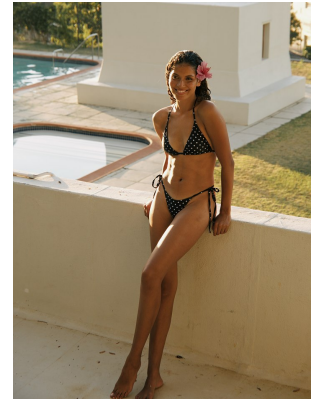

BOSS MODELS

CAPE TOWN

NICOLE ALVES

Height: 170cm Bust: 82cm Waist: 66cm Hips: 92cm Shoe: 5 UK Hair: Brown Eyes: Brown

BOSS MODELS

CAPE TOWN

NICOLE ALVES

Height: 170cm Bust: 82cm Waist: 66cm Hips: 92cm Shoe: 5 UK Hair: Brown Eyes: Brown

BOSS MODELS

CAPE TOWN

Image: Nicole Alves represented by Boss Models Cape Town

NICOLE ALVES

Height: 170cm Bust: 82cm Waist: 66cm Hips: 92cm Shoe: 5 UK Hair: Brown Eyes: Brown