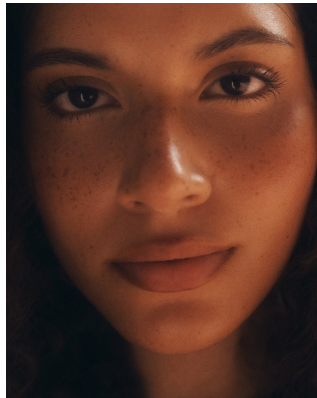

# BOSS MODELS

CAPE TOWN

NICOLE ALVES

Height: 170cm Bust: 80cm Waist: 65cm Hips: 91cm Shoe: 5 UK Hair: Brown Eyes: Brown