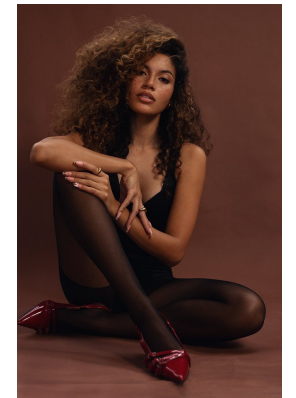

BOSS MODELS

CAPE TOWN

NICOLE ALVES

Height: 170cm Bust: 82cm Waist: 66cm Hips: 92cm Shoe: 5 UK Hair: Brown Eyes: Brown

BOSS MODELS

CAPE TOWN

NICOLE ALVES

Height: 170cm Bust: 82cm Waist: 66cm Hips: 92cm Shoe: 5 UK Hair: Brown Eyes: Brown

BOSS MODELS

CAPE TOWN

Image: Nicole Alves represented by Boss Models Cape Town

NICOLE ALVES

Height: 170cm Bust: 82cm Waist: 66cm Hips: 92cm Shoe: 5 UK Hair: Brown Eyes: Brown