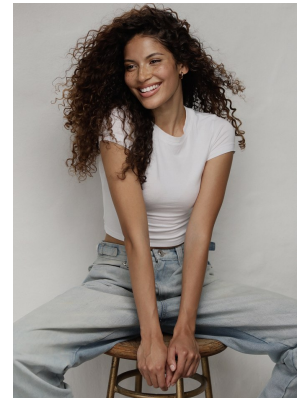

# BOSS MODELS

CAPE TOWN

NICOLE ALVES

Height: 170cm Bust: 80cm Waist: 65cm Hips: 91cm Shoe: 5 UK Hair: Brown Eyes: Brown