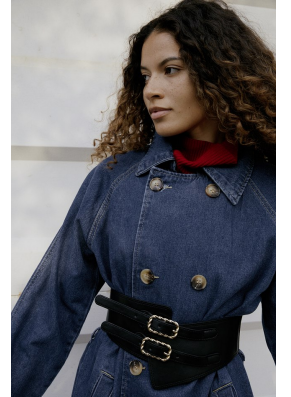

BOSS MODELS

CAPE TOWN

NICOLE ALVES

Height: 170cm Bust: 82cm Waist: 66cm Hips: 92cm Shoe: 5 UK Hair: Brown Eyes: Brown

BOSS MODELS

CAPE TOWN

NICOLE ALVES

Height: 170cm Bust: 82cm Waist: 66cm Hips: 92cm Shoe: 5 UK Hair: Brown Eyes: Brown

BOSS MODELS

CAPE TOWN

Image: Nicole Alves represented by Boss Models Cape Town

NICOLE ALVES

Height: 170cm Bust: 82cm Waist: 66cm Hips: 92cm Shoe: 5 UK Hair: Brown Eyes: Brown