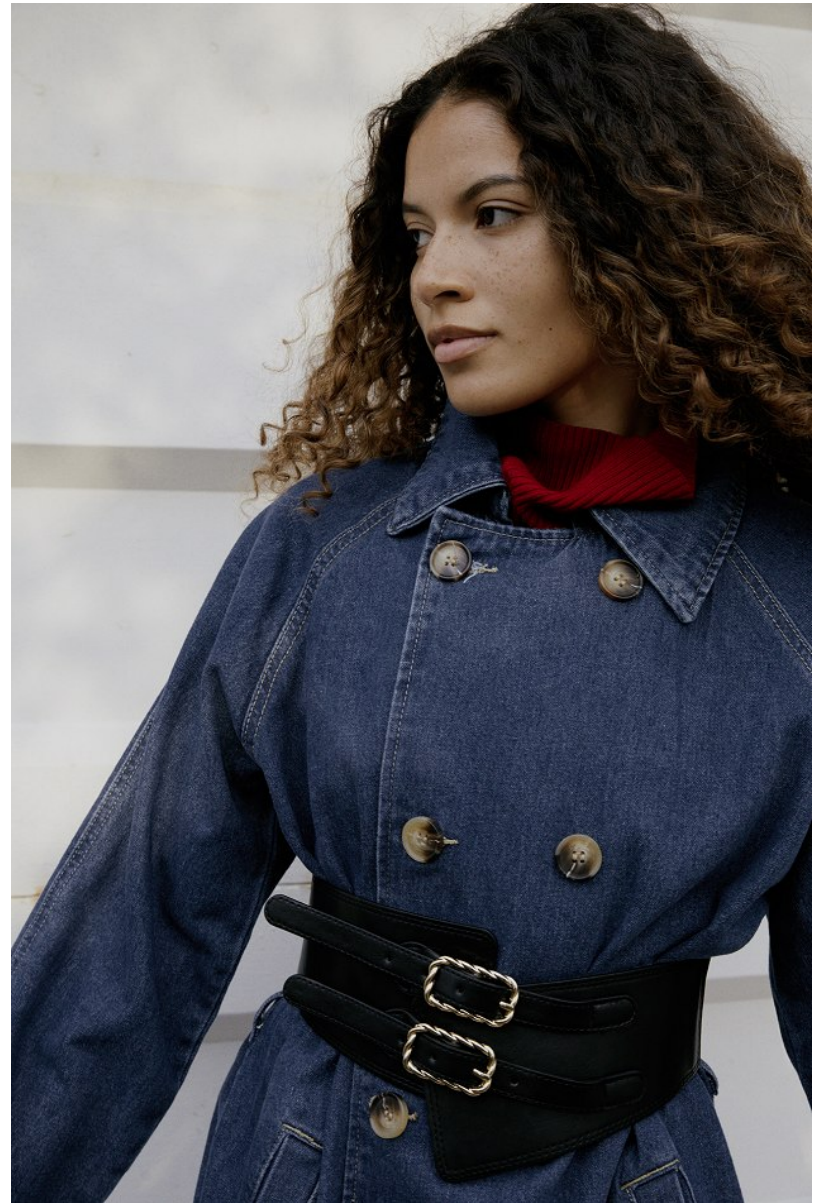

BOSS MODELS

CAPE TOWN

NICOLE ALVES

Height: 170cm Bust: 82cm Waist: 66cm Hips: 92cm Shoe: 5 UK Hair: Brown Eyes: Brown