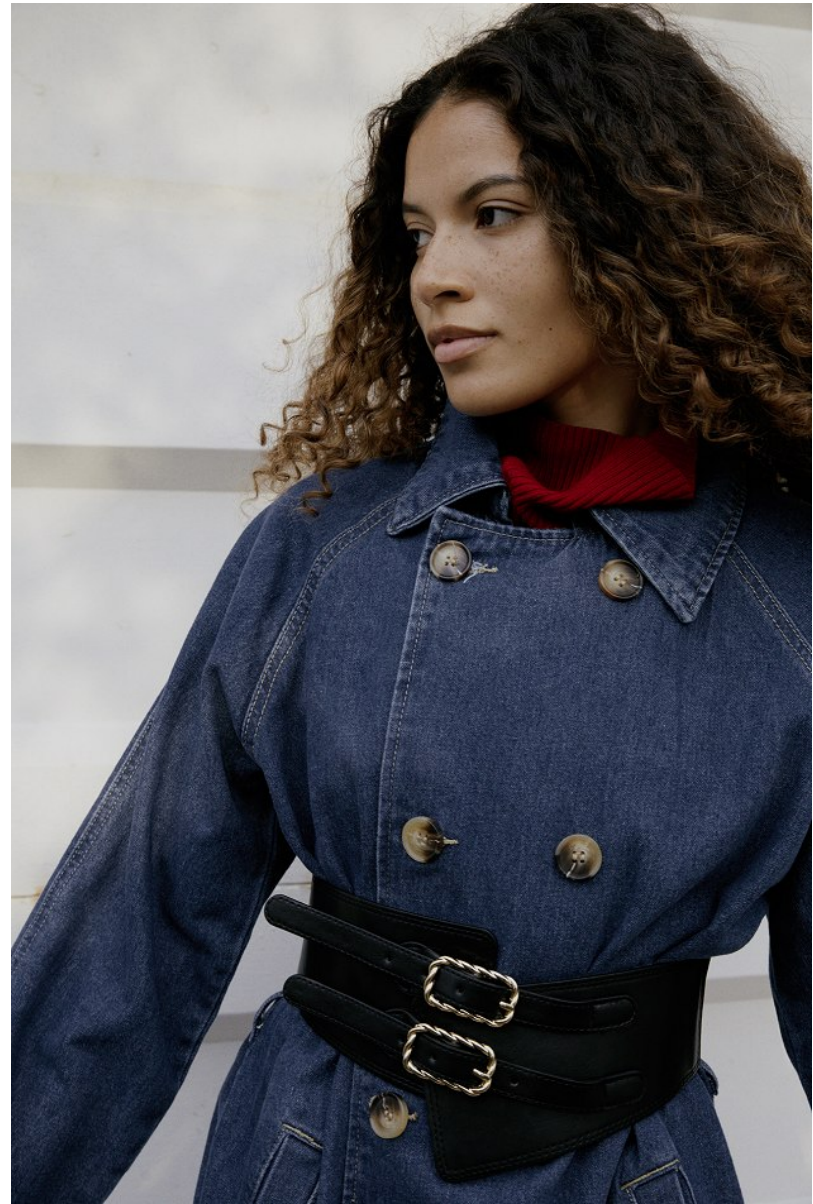

BOSS MODELS

CAPE TOWN

NICOLE ALVES

Height: 170cm Bust: 80cm Waist: 65cm Hips: 91cm Shoe: 5 UK Hair: Brown Eyes: Brown