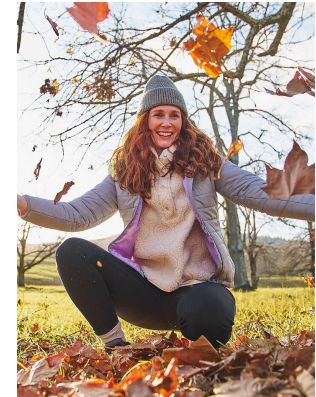

BOSS MODELS

CAPE TOWN

ALEX GLENDAY

Height: 177cm Bust: 79cm Waist: 64cm Hips: 96cm Shoe: 7 UK Hair: Red Eyes: Blue/Green

BOSS MODELS

CAPE TOWN

ALEX GLENDAY

Height: 177cm Bust: 79cm Waist: 64cm Hips: 96cm Shoe: 7 UK Hair: Red Eyes: Blue/Green