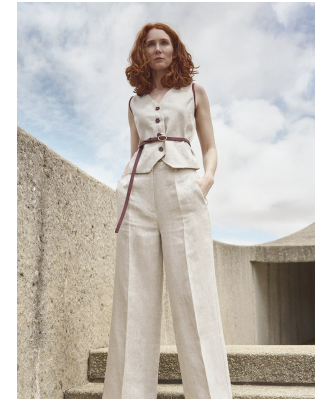

BOSS MODELS

CAPE TOWN

ALEX GLENDAY

Height: 177cm Bust: 79cm Waist: 64cm Hips: 96cm Shoe: 7 UK Hair: Red Eyes: Blue/Green

BOSS MODELS

CAPE TOWN

ALEX GLENDAY

Height: 177cm Bust: 79cm Waist: 64cm Hips: 96cm Shoe: 7 UK Hair: Red Eyes: Blue/Green