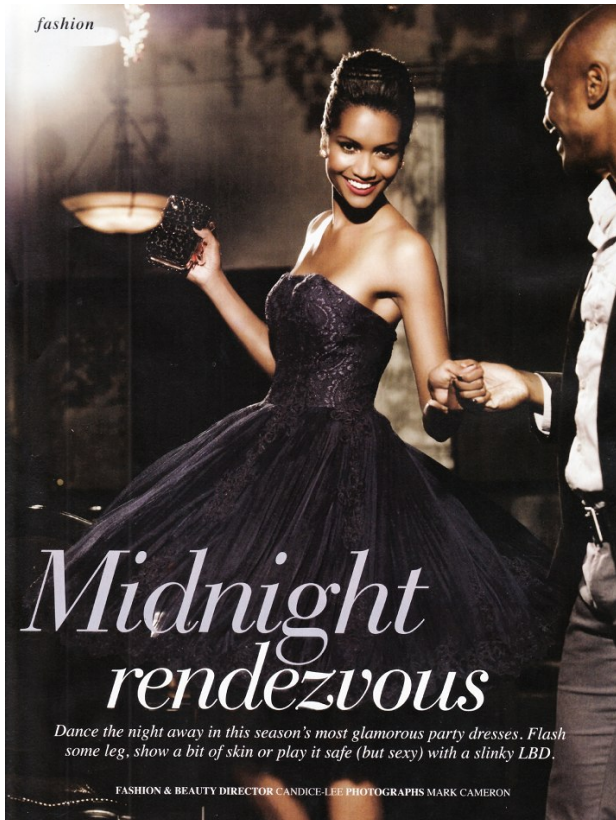

TANYA CLARK

Height: 175cm Bust: 87cm Waist: 72cm Hips: 98cm Shoe: 7 UK Hair: Dark Brown Eyes: Brown