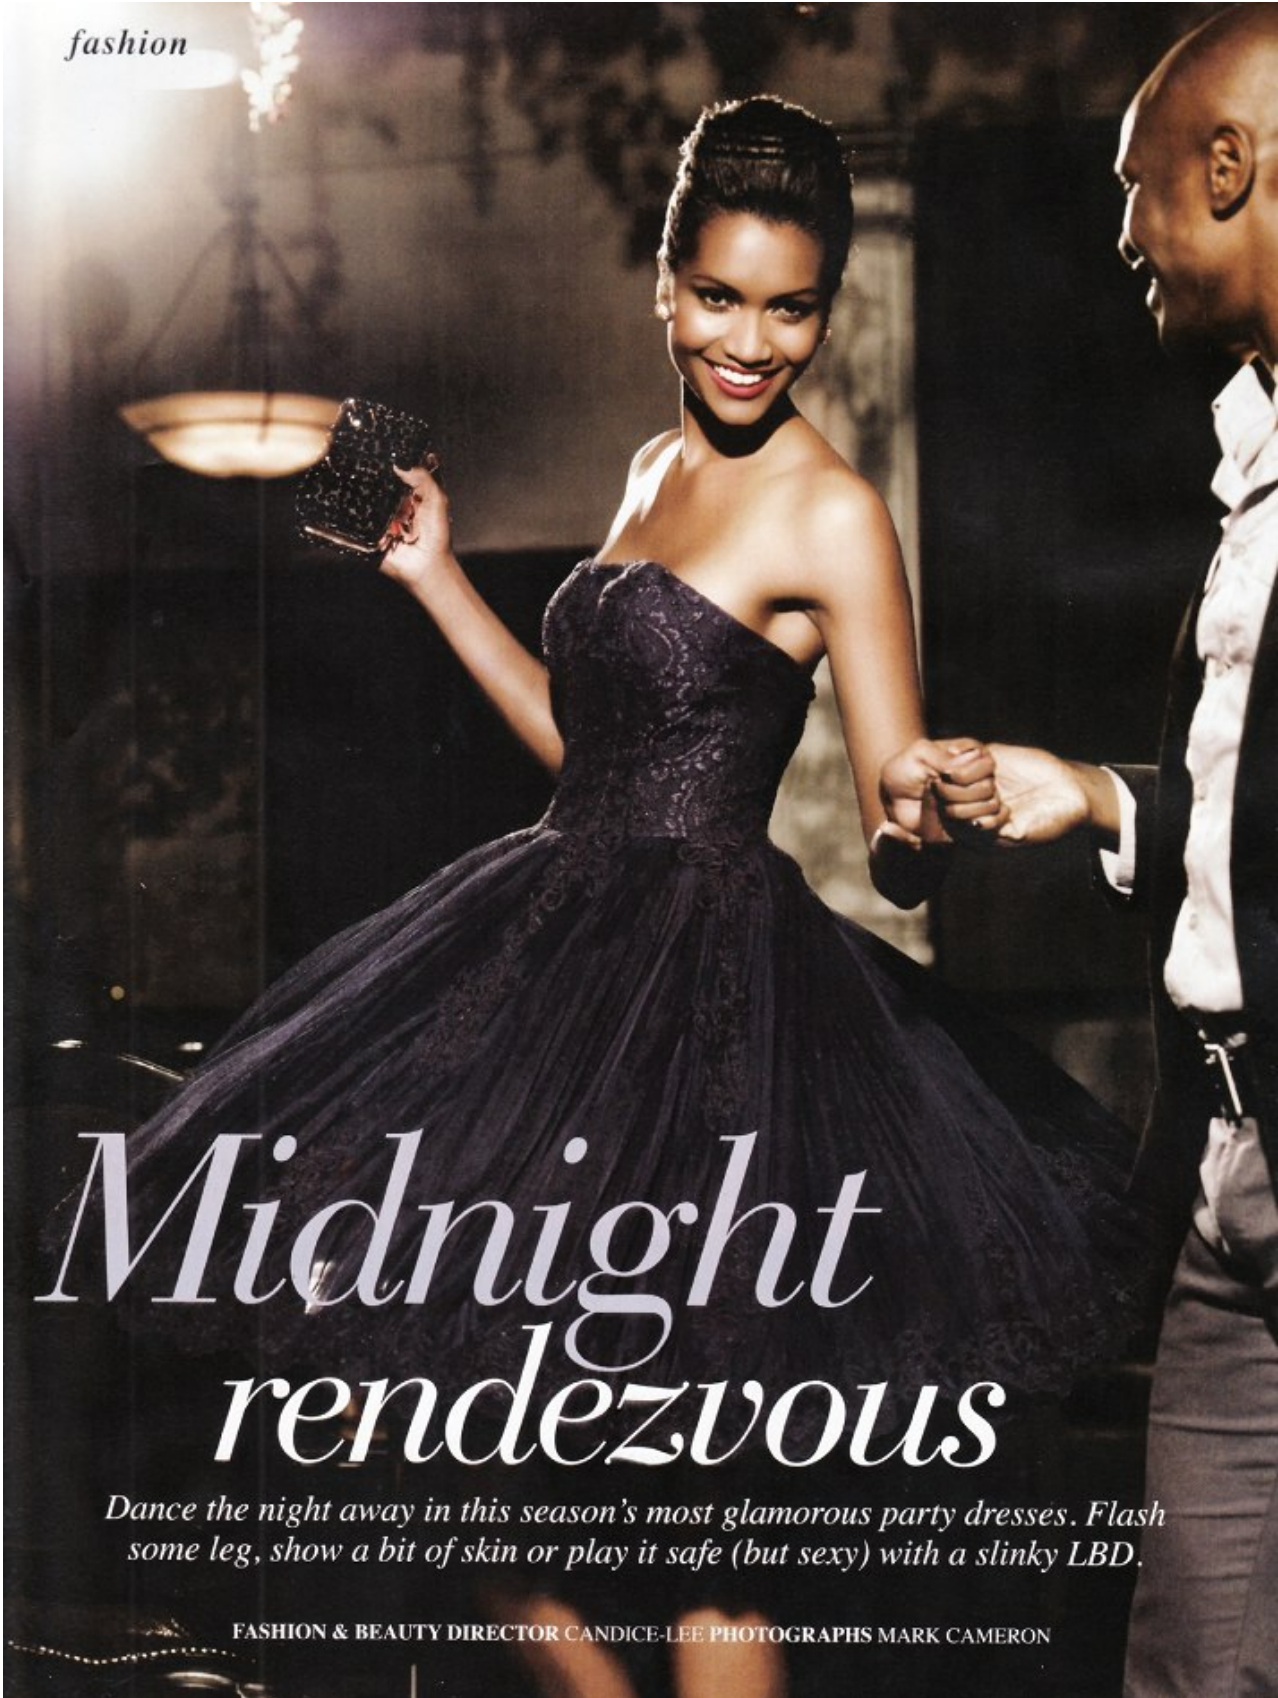

BOSS MODELS

CAPE TOWN

fashion

Midnight rendezvous

Dance the night away in this season's most glamorous party dresses. Flash some leg, show a bit of skin or play it safe (but sexy) with a slinky LBD.

FASHION & BEAUTY DIRECTOR CANDICE-LEE PHOTOGRAPHS MARK CAMERON

TANYA CLARK

Height: 175cm Bust: 87cm Waist: 72cm Hips: 98cm Shoe: 7 UK Hair: Dark Brown Eyes: Brown