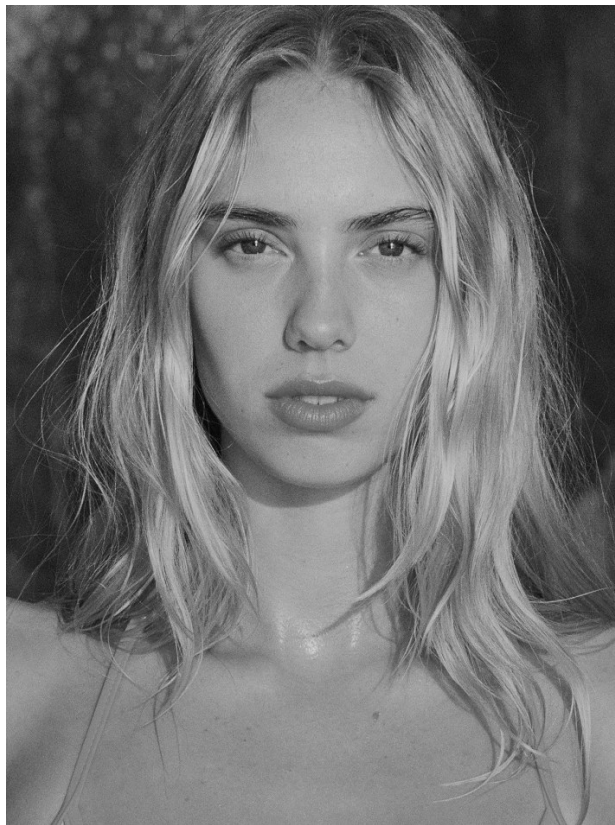

BOSS MODELS

CAPE TOWN

TANEAL MONTGOMERY

Height: 174cm Bust: 88cm Waist: 64cm Hips: 92cm Shoe: 5 UK Hair: Blonde Eyes: Blue