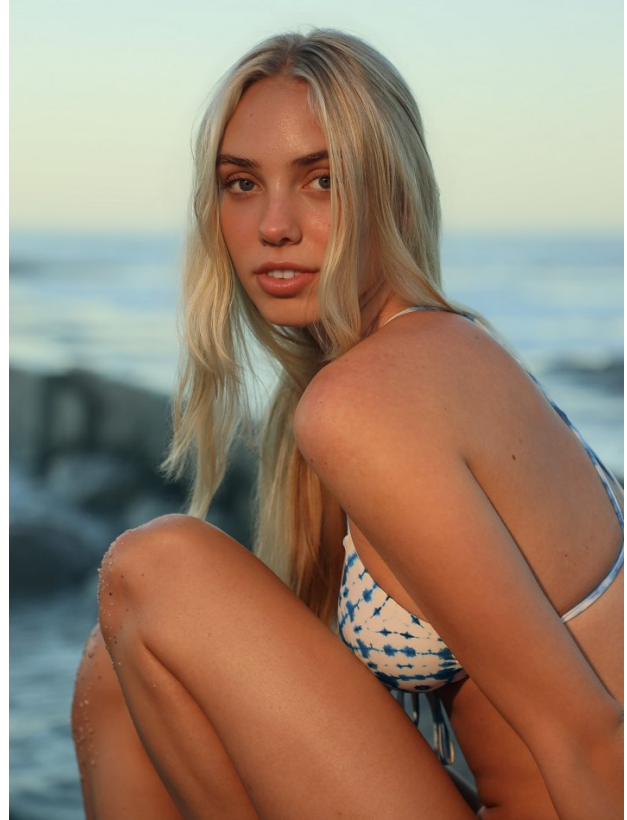

BOSS MODELS

CAPE TOWN

TANEAL MONTGOMERY

Height: 174cm Bust: 88cm Waist: 64cm Hips: 92cm Shoe: 5 UK Hair: Blonde Eyes: Blue

BOSS MODELS

CAPE TOWN

TANEAL MONTGOMERY

Height: 174cm Bust: 88cm Waist: 64cm Hips: 92cm Shoe: 5 UK Hair: Blonde Eyes: Blue