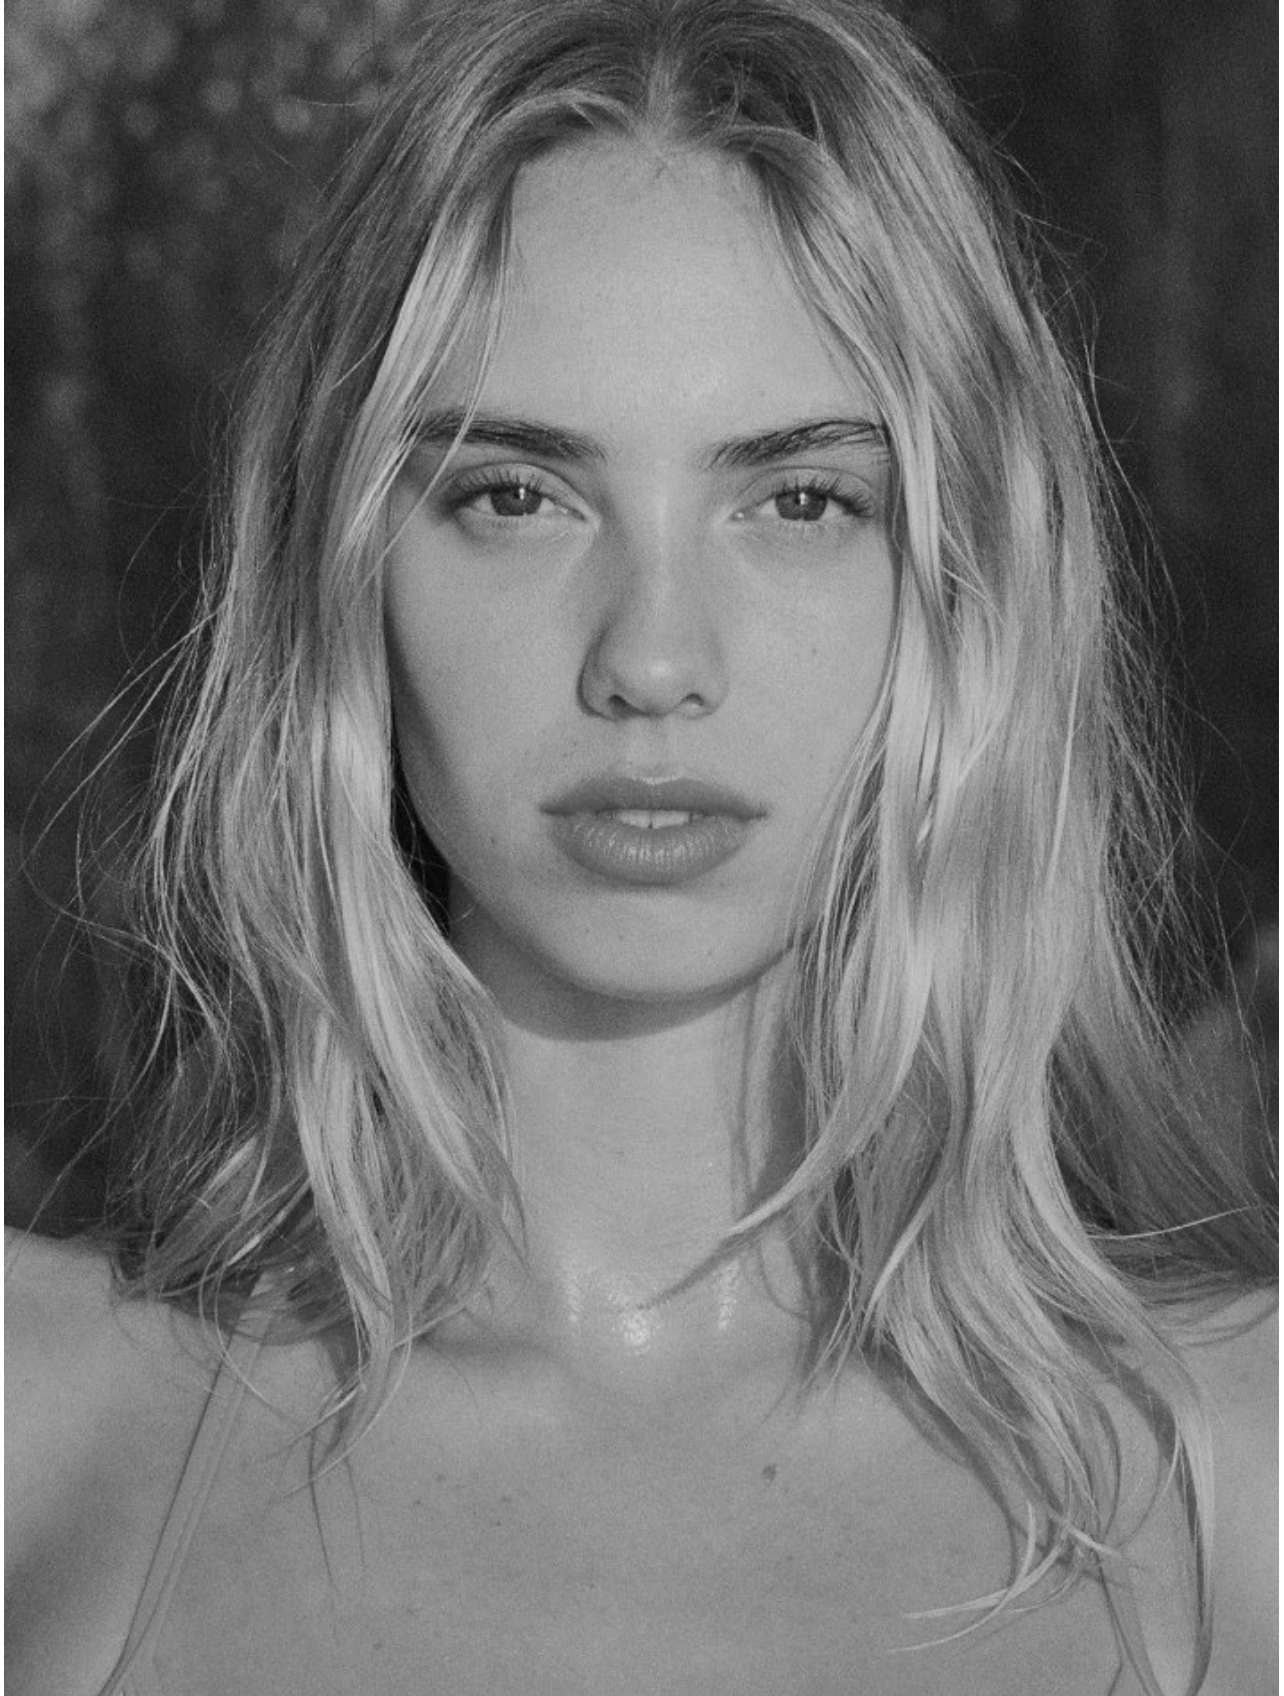

BOSS MODELS

CAPE TOWN

TANEAL MONTGOMERY

Height: 174cm Bust: 88cm Waist: 64cm Hips: 92cm Shoe: 5 UK Hair: Blonde Eyes: Blue