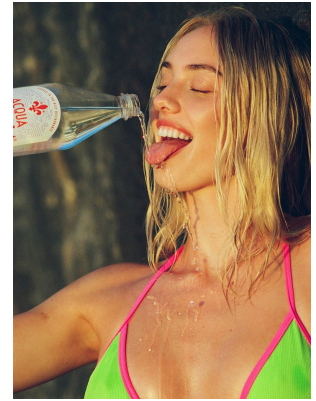

# BOSS MODELS

CAPE TOWN

## TANEAL MONTGOMERY

Height: 174cm Bust: 88cm Waist: 63cm Hips: 92cm Shoe: 5 UK Hair: Blonde Eyes: Blue