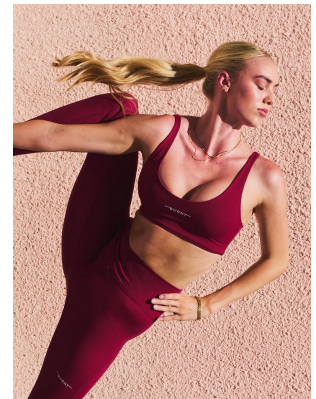

# BOSS MODELS

CAPE TOWN

## TANEAL MONTGOMERY

Height: 174cm Bust: 88cm Waist: 63cm Hips: 92cm Shoe: 5 UK Hair: Blonde Eyes: Blue