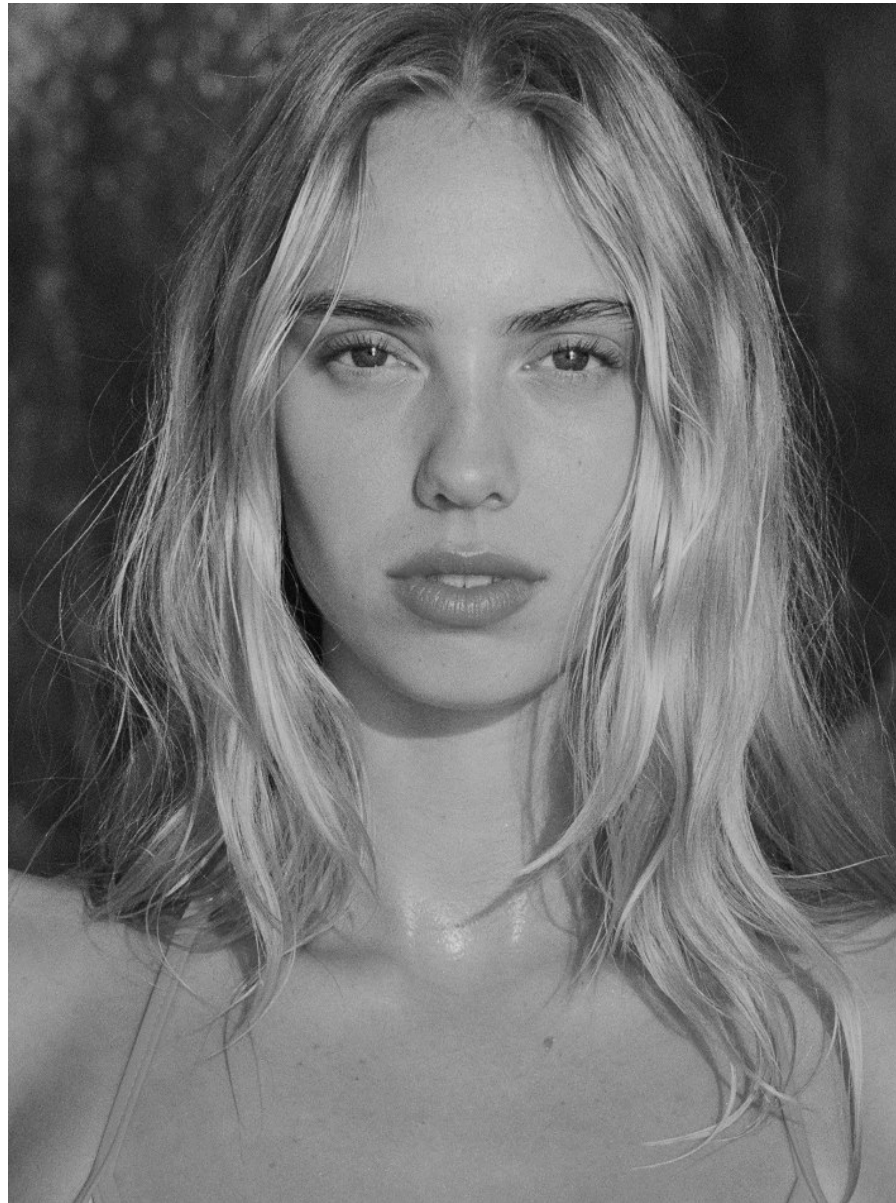

BOSS MODELS

CAPE TOWN

TANEAL MONTGOMERY

Height: 174cm Bust: 88cm Waist: 64cm Hips: 92cm Shoe: 5 UK Hair: Blonde Eyes: Blue

BOSS MODELS

CAPE TOWN

TANEAL MONTGOMERY

Height: 174cm Bust: 88cm Waist: 64cm Hips: 92cm Shoe: 5 UK Hair: Blonde Eyes: Blue