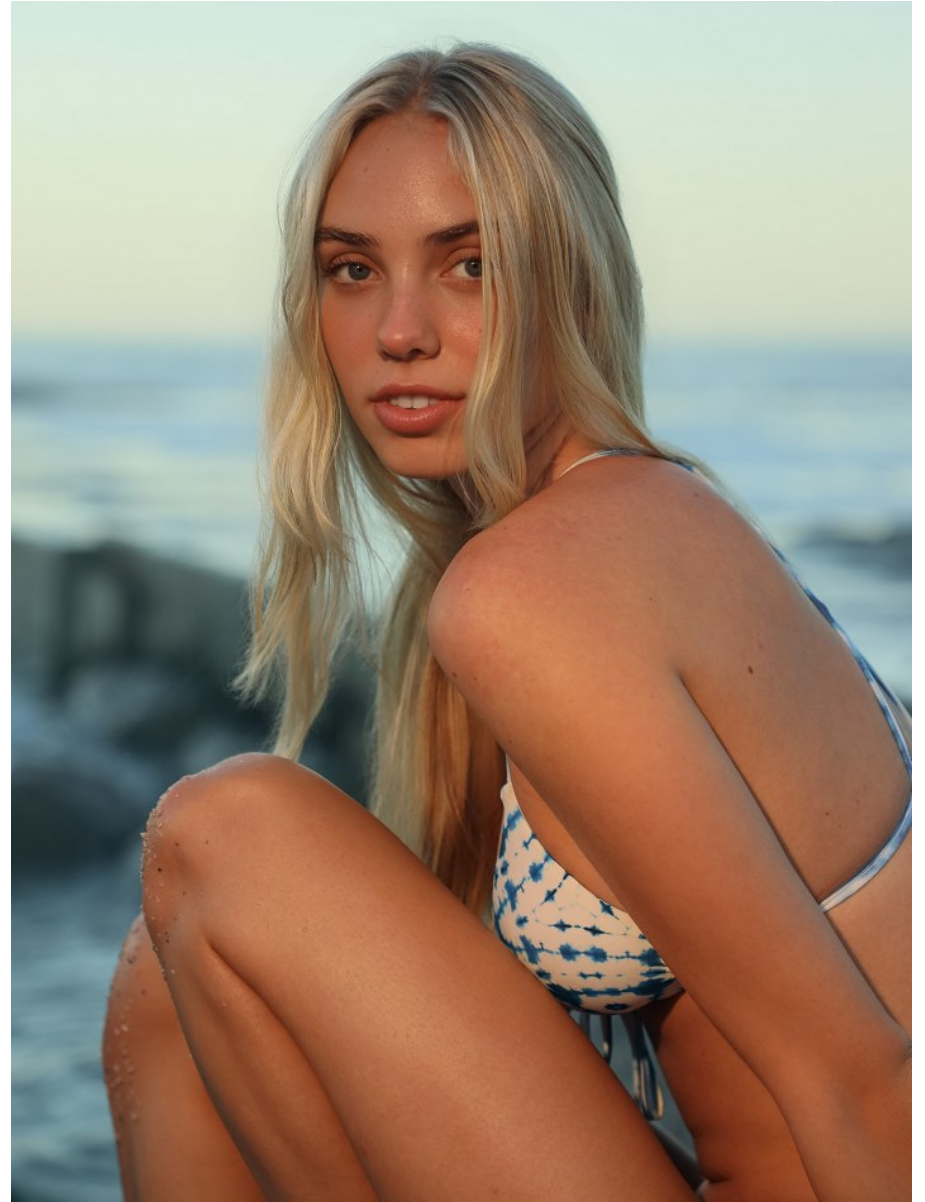

BOSS MODELS

CAPE TOWN

TANEAL MONTGOMERY

Height: 174cm Bust: 88cm Waist: 64cm Hips: 92cm Shoe: 5 UK Hair: Blonde Eyes: Blue