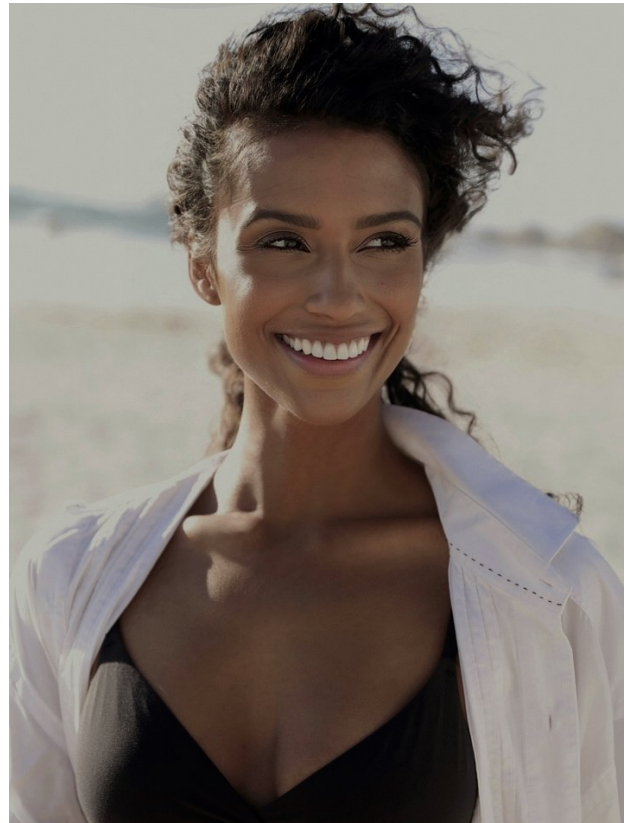

BOSS MODELS

CAPE TOWN

ASIA GEORGE

Height: 175cm Bust: 82cm Waist: 60cm Hips: 91cm Shoe: 6 UK Hair: Dark Brown Eyes: Brown

BOSS MODELS

CAPE TOWN

ASIA GEORGE

Height: 175cm Bust: 82cm Waist: 60cm Hips: 91cm Shoe: 6 UK Hair: Dark Brown Eyes: Brown