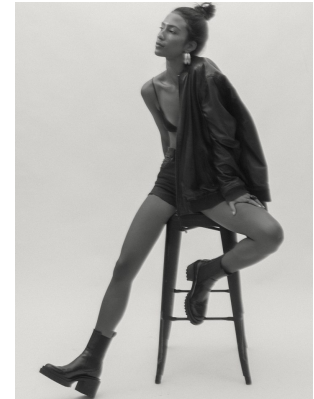

BOSS MODELS

CAPE TOWN

ASIA GEORGE

Height: 175cm Bust: 82cm Waist: 60cm Hips: 91cm Shoe: 6 UK Hair: Dark Brown Eyes: Brown

BOSS MODELS

CAPE TOWN

ASIA GEORGE

Height: 175cm Bust: 82cm Waist: 60cm Hips: 91cm Shoe: 6 UK Hair: Dark Brown Eyes: Brown

BOSS MODELS

CAPE TOWN

ASIA GEORGE

Height: 175cm Bust: 82cm Waist: 60cm Hips: 91cm Shoe: 6 UK Hair: Dark Brown Eyes: Brown