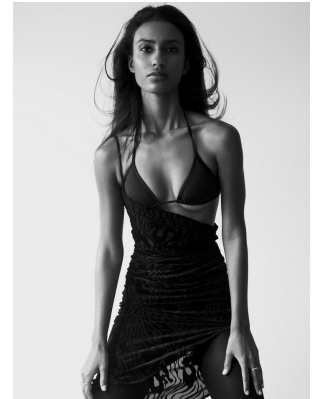

BOSS MODELS

CAPE TOWN

ASIA GEORGE

Height: 175cm Bust: 82cm Waist: 60cm Hips: 91cm Shoe: 6 UK Hair: Dark Brown Eyes: Brown

BOSS MODELS

CAPE TOWN

ASIA GEORGE

Height: 175cm Bust: 82cm Waist: 60cm Hips: 91cm Shoe: 6 UK Hair: Dark Brown Eyes: Brown

BOSS MODELS

CAPE TOWN

ASIA GEORGE

Height: 175cm Bust: 82cm Waist: 60cm Hips: 91cm Shoe: 6 UK Hair: Dark Brown Eyes: Brown