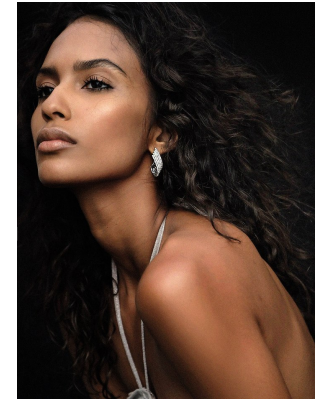

BOSS MODELS

CAPE TOWN

ASIA GEORGE

Height: 175cm Bust: 82cm Waist: 60cm Hips: 91cm Shoe: 6 UK Hair: Dark Brown Eyes: Brown

BOSS MODELS

CAPE TOWN

ASIA GEORGE

Height: 175cm Bust: 82cm Waist: 60cm Hips: 91cm Shoe: 6 UK Hair: Dark Brown Eyes: Brown

BOSS MODELS

CAPE TOWN

ASIA GEORGE

Height: 175cm Bust: 82cm Waist: 60cm Hips: 91cm Shoe: 6 UK Hair: Dark Brown Eyes: Brown