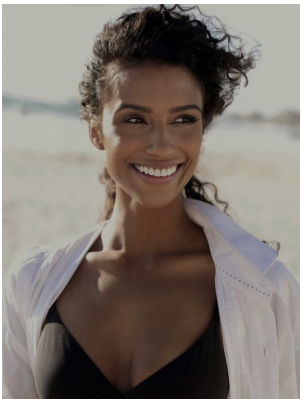

BOSS MODELS

CAPE TOWN

ASIA GEORGE

Height: 175cm Bust: 82cm Waist: 60cm Hips: 91cm Shoe: 6 UK Hair: Dark Brown Eyes: Brown

BOSS MODELS

CAPE TOWN

ASIA GEORGE

Height: 175cm Bust: 82cm Waist: 60cm Hips: 91cm Shoe: 6 UK Hair: Dark Brown Eyes: Brown

BOSS MODELS

CAPE TOWN

ASIA GEORGE

Height: 175cm Bust: 82cm Waist: 60cm Hips: 91cm Shoe: 6 UK Hair: Dark Brown Eyes: Brown