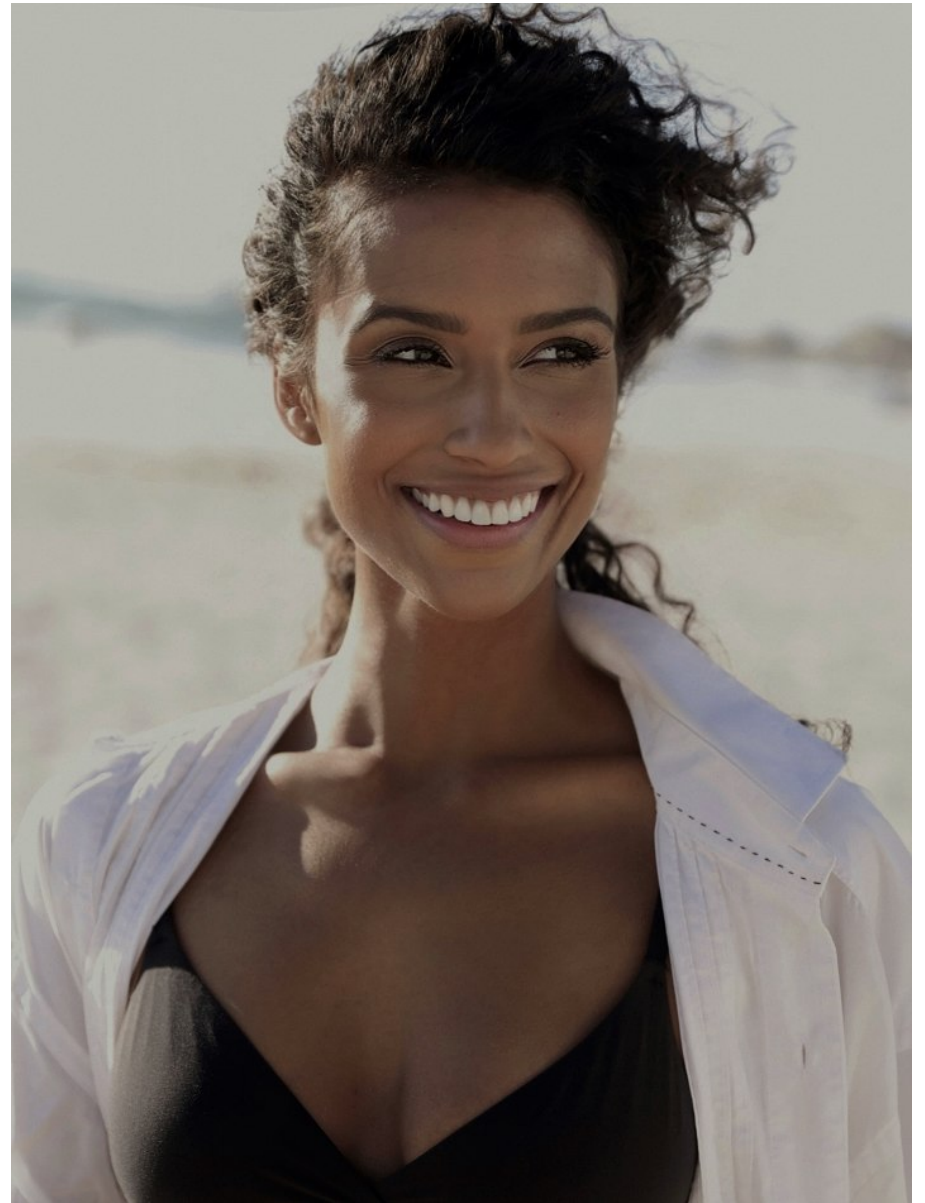

BOSS MODELS

CAPE TOWN

ASIA GEORGE

Height: 175cm Bust: 82cm Waist: 60cm Hips: 91cm Shoe: 6 UK Hair: Dark Brown Eyes: Brown

BOSS MODELS

CAPE TOWN

ASIA GEORGE

Height: 175cm Bust: 82cm Waist: 60cm Hips: 91cm Shoe: 6 UK Hair: Dark Brown Eyes: Brown