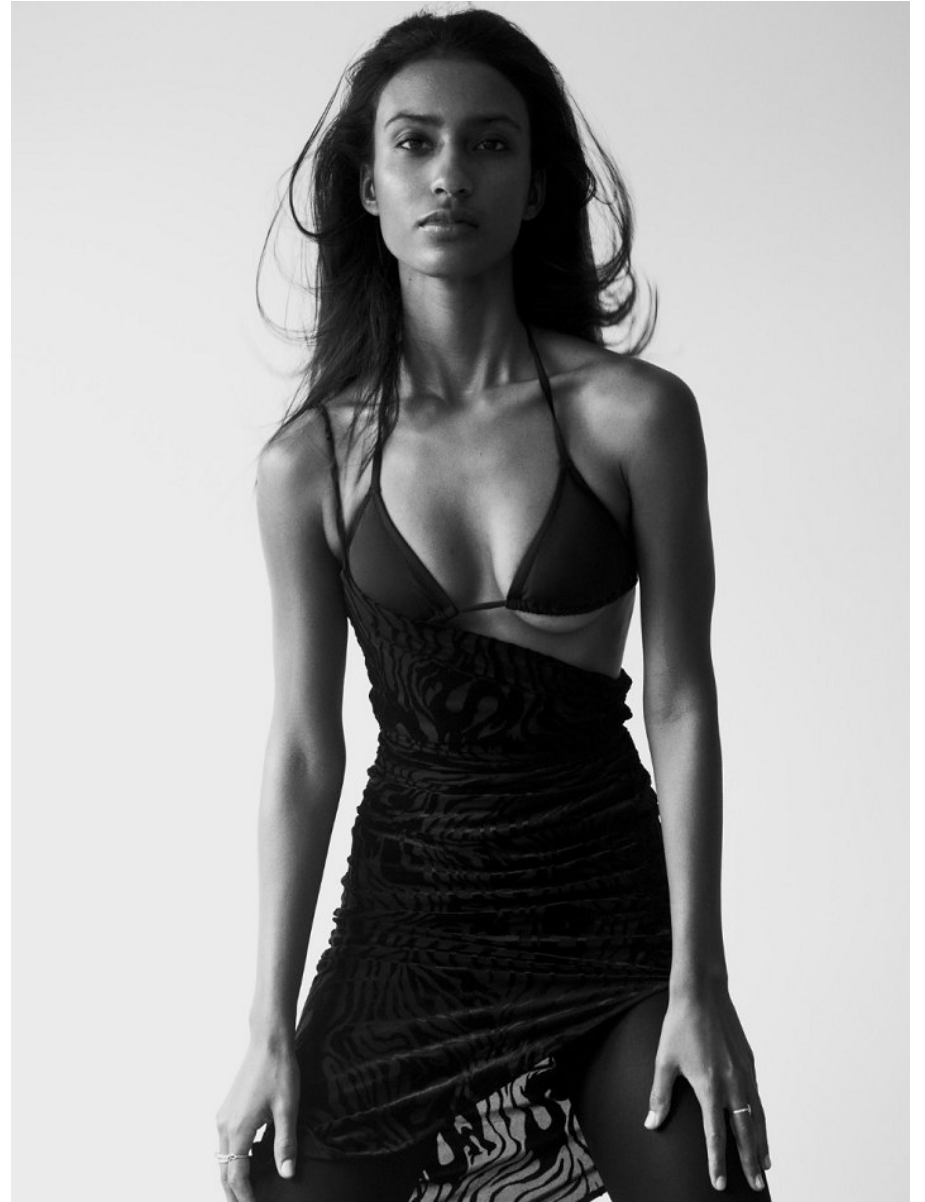

BOSS MODELS

CAPE TOWN

ASIA GEORGE

Height: 175cm Bust: 82cm Waist: 60cm Hips: 91cm Shoe: 6 UK Hair: Dark Brown Eyes: Brown

BOSS MODELS

CAPE TOWN

ASIA GEORGE

Height: 175cm Bust: 82cm Waist: 60cm Hips: 91cm Shoe: 6 UK Hair: Dark Brown Eyes: Brown