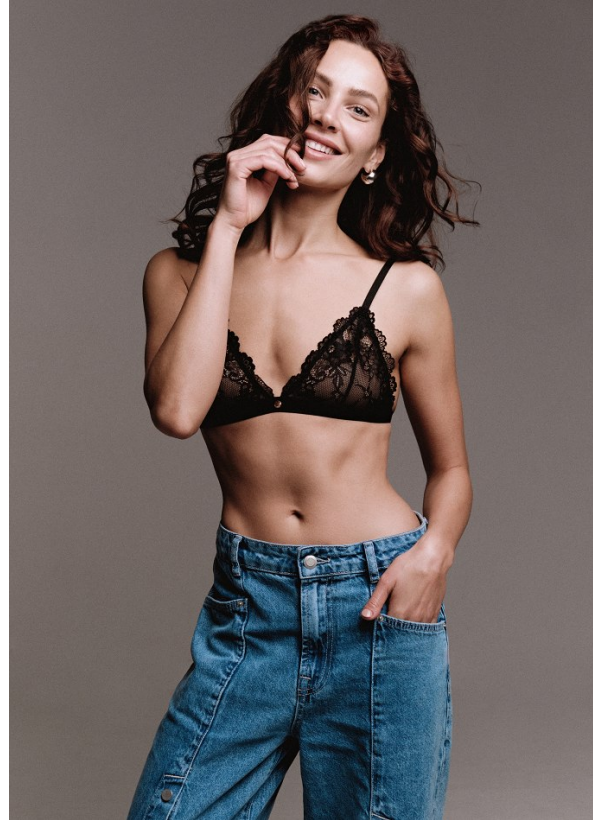

BOSS MODELS

CAPE TOWN

ROSALINDE MULDER

Height: 174cm Bust: 87cm Waist: 67cm Hips: 94cm Shoe: 6 UK Hair: Brown Eyes: Blue

BOSS MODELS

CAPE TOWN

ROSALINDE MULDER

Height: 174cm Bust: 87cm Waist: 67cm Hips: 94cm Shoe: 6 UK Hair: Brown Eyes: Blue