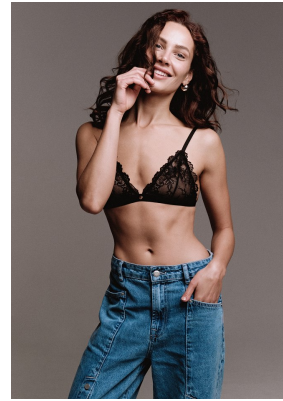

BOSS MODELS

CAPE TOWN

ROSALINDE MULDER

Height: 174cm Bust: 87cm Waist: 67cm Hips: 94cm Shoe: 6 UK Hair: Brown Eyes: Blue

BOSS MODELS

CAPE TOWN

ROSALINDE MULDER

Height: 174cm Bust: 87cm Waist: 67cm Hips: 94cm Shoe: 6 UK Hair: Brown Eyes: Blue

BOSS MODELS

CAPE TOWN

Image: Rosalinde Mulder represented by Boss Models Cape Town

ROSALINDE MULDER

Height: 174cm Bust: 87cm Waist: 67cm Hips: 94cm Shoe: 6 UK Hair: Brown Eyes: Blue