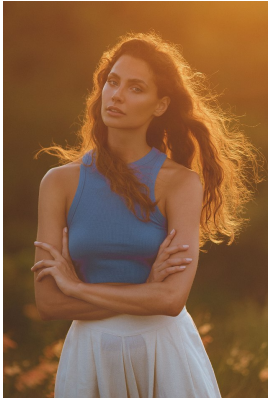

BOSS MODELS

CAPE TOWN

ROSALINDE MULDER

Height: 174cm Bust: 87cm Waist: 67cm Hips: 94cm Shoe: 6 UK Hair: Brown Eyes: Blue

BOSS MODELS

CAPE TOWN

ROSALINDE MULDER

Height: 174cm Bust: 87cm Waist: 67cm Hips: 94cm Shoe: 6 UK Hair: Brown Eyes: Blue

BOSS MODELS

CAPE TOWN

Image: Rosalinde Mulder represented by Boss Models Cape Town

ROSALINDE MULDER

Height: 174cm Bust: 87cm Waist: 67cm Hips: 94cm Shoe: 6 UK Hair: Brown Eyes: Blue