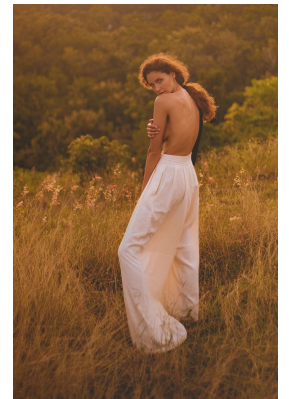

BOSS MODELS

CAPE TOWN

ROSALINDE MULDER

Height: 174cm Bust: 87cm Waist: 67cm Hips: 94cm Shoe: 6 UK Hair: Brown Eyes: Blue

BOSS MODELS

CAPE TOWN

ROSALINDE MULDER

Height: 174cm Bust: 87cm Waist: 67cm Hips: 94cm Shoe: 6 UK Hair: Brown Eyes: Blue

BOSS MODELS

CAPE TOWN

Image: Rosalinde Mulder represented by Boss Models Cape Town

ROSALINDE MULDER

Height: 174cm Bust: 87cm Waist: 67cm Hips: 94cm Shoe: 6 UK Hair: Brown Eyes: Blue