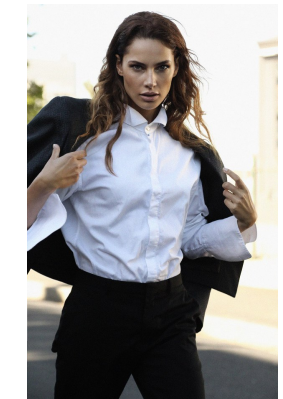

BOSS MODELS

CAPE TOWN

ROSALINDE MULDER

Height: 174cm Bust: 87cm Waist: 67cm Hips: 94cm Shoe: 6 UK Hair: Brown Eyes: Blue

BOSS MODELS

CAPE TOWN

ROSALINDE MULDER

Height: 174cm Bust: 87cm Waist: 67cm Hips: 94cm Shoe: 6 UK Hair: Brown Eyes: Blue

BOSS MODELS

CAPE TOWN

Image: Rosalinde Mulder represented by Boss Models Cape Town

ROSALINDE MULDER

Height: 174cm Bust: 87cm Waist: 67cm Hips: 94cm Shoe: 6 UK Hair: Brown Eyes: Blue