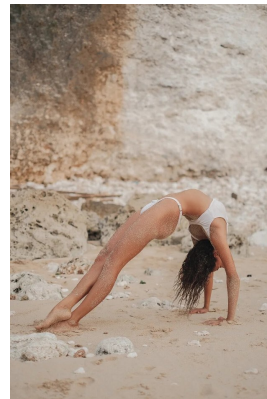

BOSS MODELS

CAPE TOWN

ROSALINDE MULDER

Height: 174cm Bust: 87cm Waist: 67cm Hips: 94cm Shoe: 6 UK Hair: Brown Eyes: Blue

BOSS MODELS

CAPE TOWN

ROSALINDE MULDER

Height: 174cm Bust: 87cm Waist: 67cm Hips: 94cm Shoe: 6 UK Hair: Brown Eyes: Blue

BOSS MODELS

CAPE TOWN

Image: Rosalinde Mulder represented by Boss Models Cape Town

ROSALINDE MULDER

Height: 174cm Bust: 87cm Waist: 67cm Hips: 94cm Shoe: 6 UK Hair: Brown Eyes: Blue