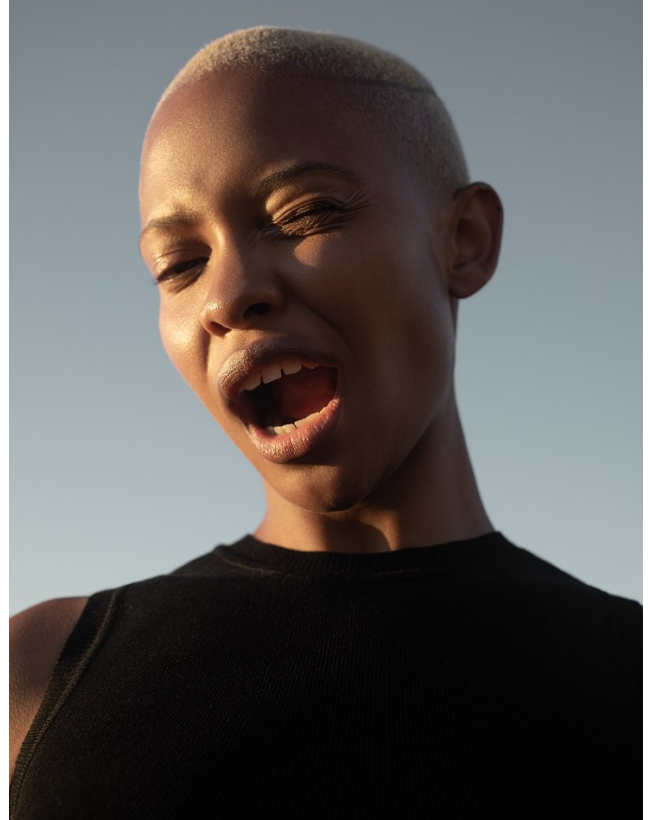

BOSS MODELS

CAPE TOWN

PALESA MAKAM

Height: 175cm Bust: 79cm Waist: 60cm Hips: 95cm Shoe: 7 UK Hair: Blonde Eyes: Brown