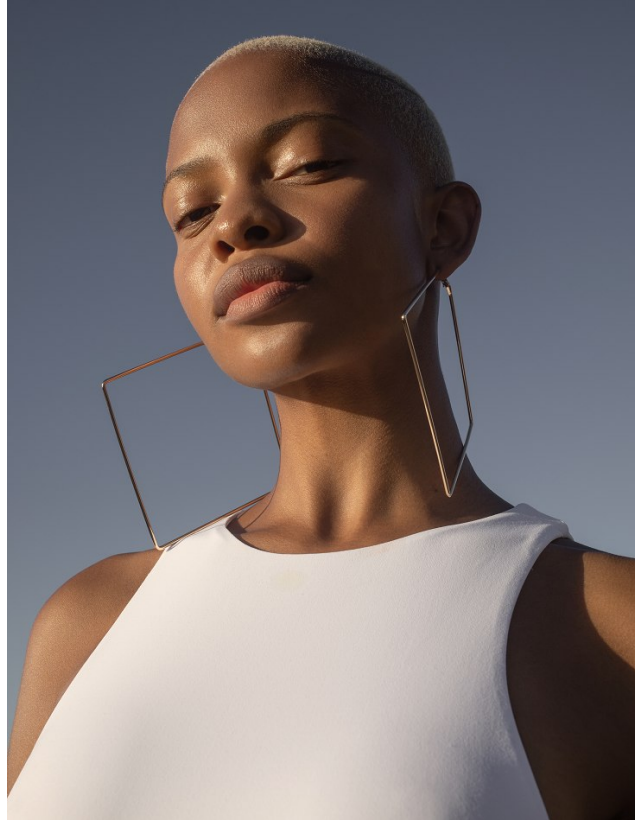

BOSS MODELS

CAPE TOWN

PALESA MAKAM

Height: 175cm Bust: 85cm Waist: 70cm Hips: 105cm Shoe: 7 UK Hair: Blonde Eyes: Brown

BOSS MODELS

CAPE TOWN

PALESA MAKAM

Height: 175cm Bust: 85cm Waist: 70cm Hips: 105cm Shoe: 7 UK Hair: Blonde Eyes: Brown