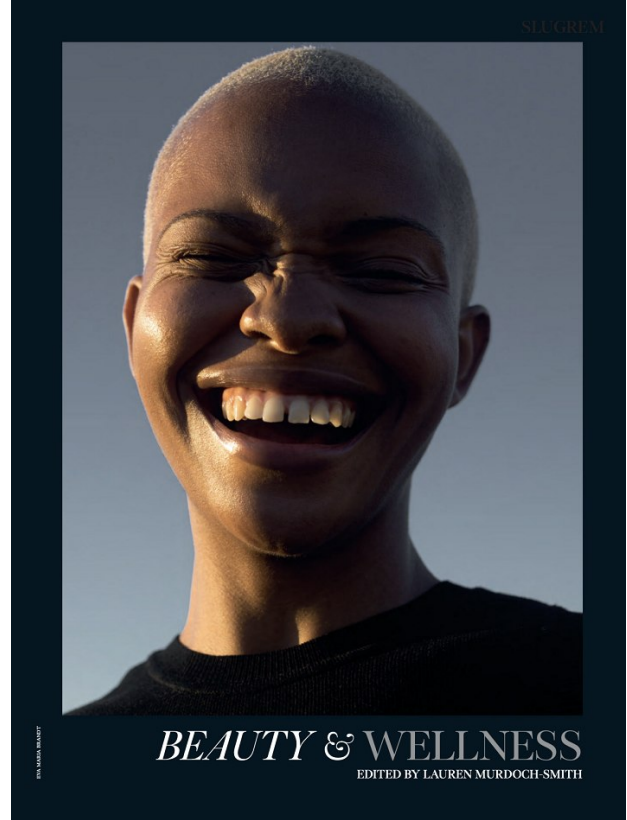

BOSS MODELS

CAPE TOWN

PALESA MAKAM

Height: 175cm Bust: 79cm Waist: 60cm Hips: 95cm Shoe: 7 UK Hair: Blonde Eyes: Brown

BOSS MODELS

CAPE TOWN

PALESA MAKAM

Height: 175cm Bust: 79cm Waist: 60cm Hips: 95cm Shoe: 7 UK Hair: Blonde Eyes: Brown