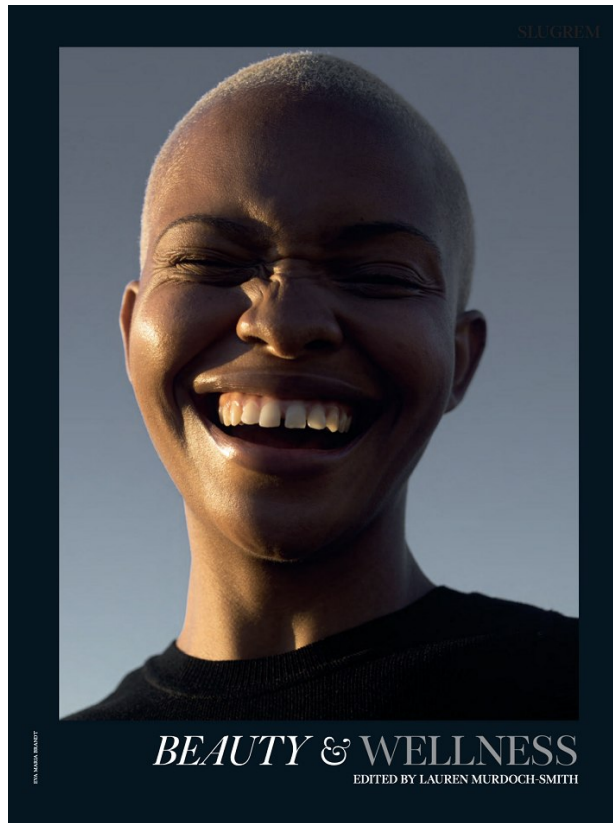

BOSS MODELS

CAPE TOWN

PALESA MAKAM

Height: 175cm Bust: 85cm Waist: 70cm Hips: 105cm Shoe: 7 UK Hair: Blonde Eyes: Brown

BOSS MODELS

CAPE TOWN

PALESA MAKAM

Height: 175cm Bust: 85cm Waist: 70cm Hips: 105cm Shoe: 7 UK Hair: Blonde Eyes: Brown