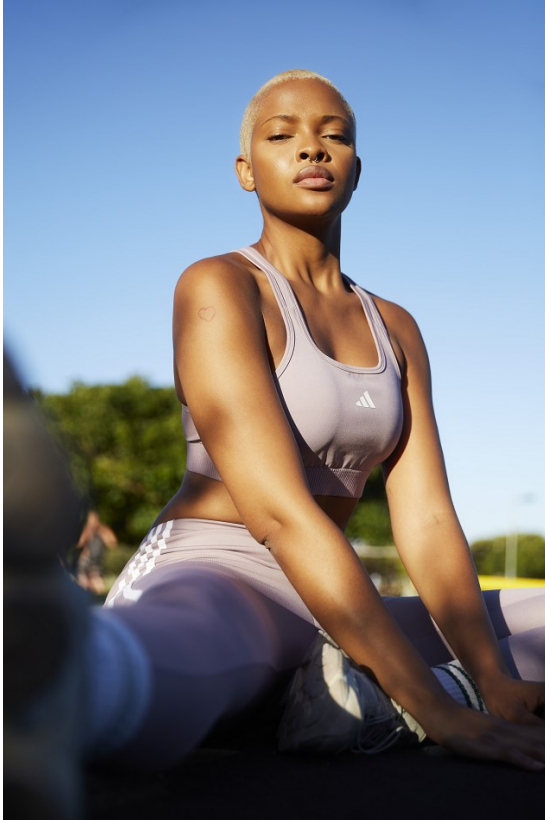

PALESA MAKAM

BOSS MODELS

CAPE TOWN

Height: 175cm Bust: 79cm Waist: 60cm Hips: 95cm Shoe: 7 UK Hair: Blonde Eyes: Brown