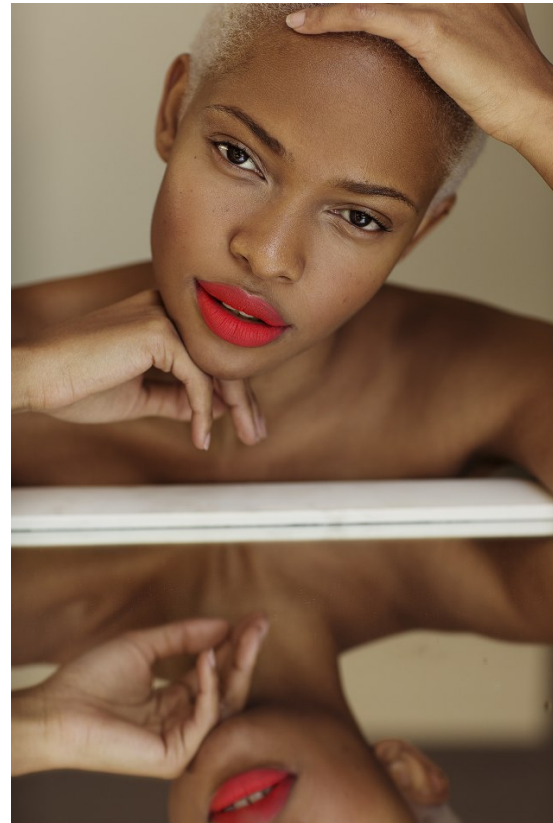

BOSS MODELS

CAPE TOWN

PALESA MAKAM

Height: 175cm Bust: 79cm Waist: 60cm Hips: 95cm Shoe: 7 UK Hair: Blonde Eyes: Brown

BOSS MODELS

CAPE TOWN

PALESA MAKAM

Height: 175cm Bust: 79cm Waist: 60cm Hips: 95cm Shoe: 7 UK Hair: Blonde Eyes: Brown