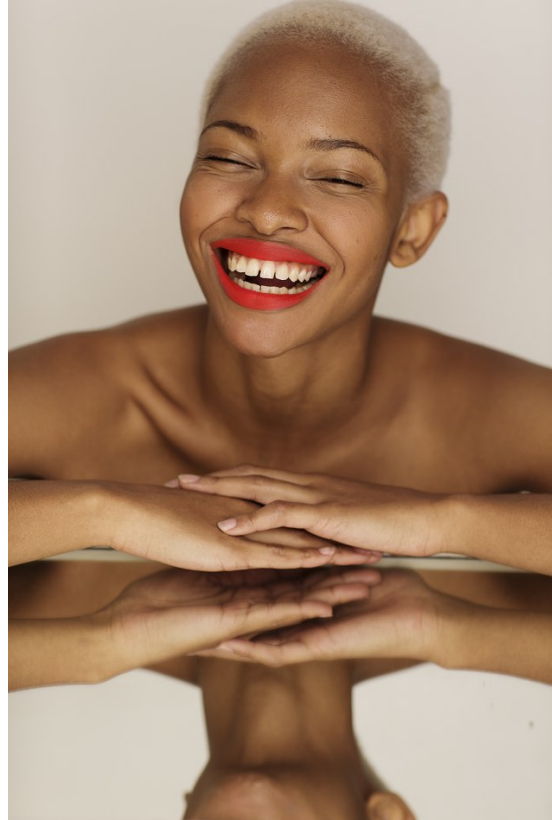

BOSS MODELS

CAPE TOWN

PALESA MAKAM

Height: 175cm Bust: 85cm Waist: 70cm Hips: 105cm Shoe: 7 UK Hair: Blonde Eyes: Brown

BOSS MODELS

CAPE TOWN

PALESA MAKAM

Height: 175cm Bust: 85cm Waist: 70cm Hips: 105cm Shoe: 7 UK Hair: Blonde Eyes: Brown