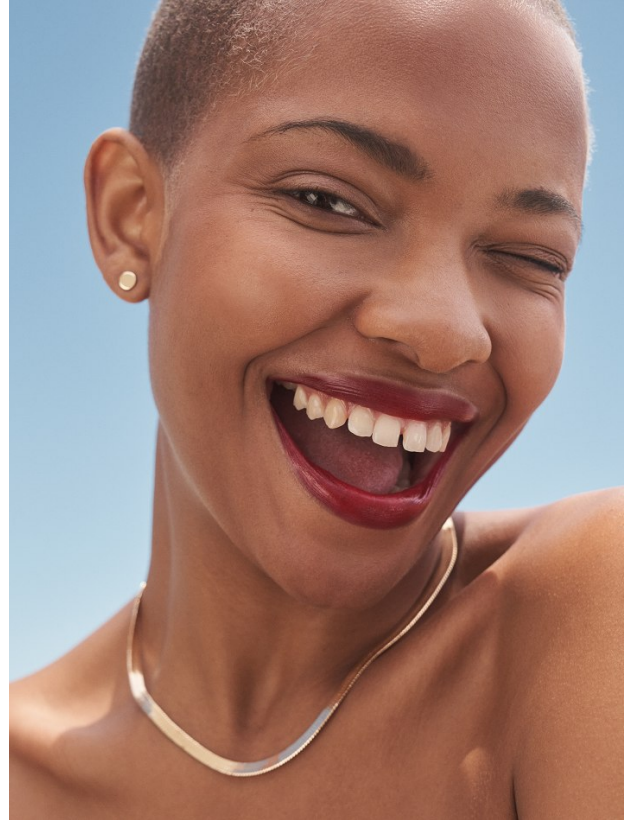

BOSS MODELS

CAPE TOWN

PALESA MAKAM

Height: 175cm Bust: 79cm Waist: 60cm Hips: 95cm Shoe: 7 UK Hair: Blonde Eyes: Brown

BOSS MODELS

CAPE TOWN

PALESA MAKAM

Height: 175cm Bust: 79cm Waist: 60cm Hips: 95cm Shoe: 7 UK Hair: Blonde Eyes: Brown