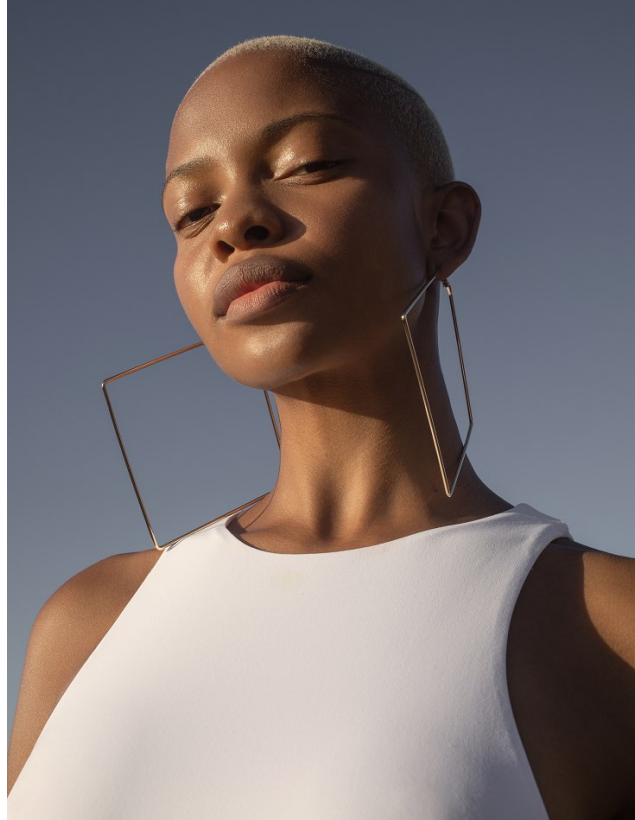

BOSS MODELS

CAPE TOWN

PALESA MAKAM

Height: 175cm Bust: 79cm Waist: 60cm Hips: 95cm Shoe: 7 UK Hair: Blonde Eyes: Brown

BOSS MODELS

CAPE TOWN

PALESA MAKAM

Height: 175cm Bust: 79cm Waist: 60cm Hips: 95cm Shoe: 7 UK Hair: Blonde Eyes: Brown