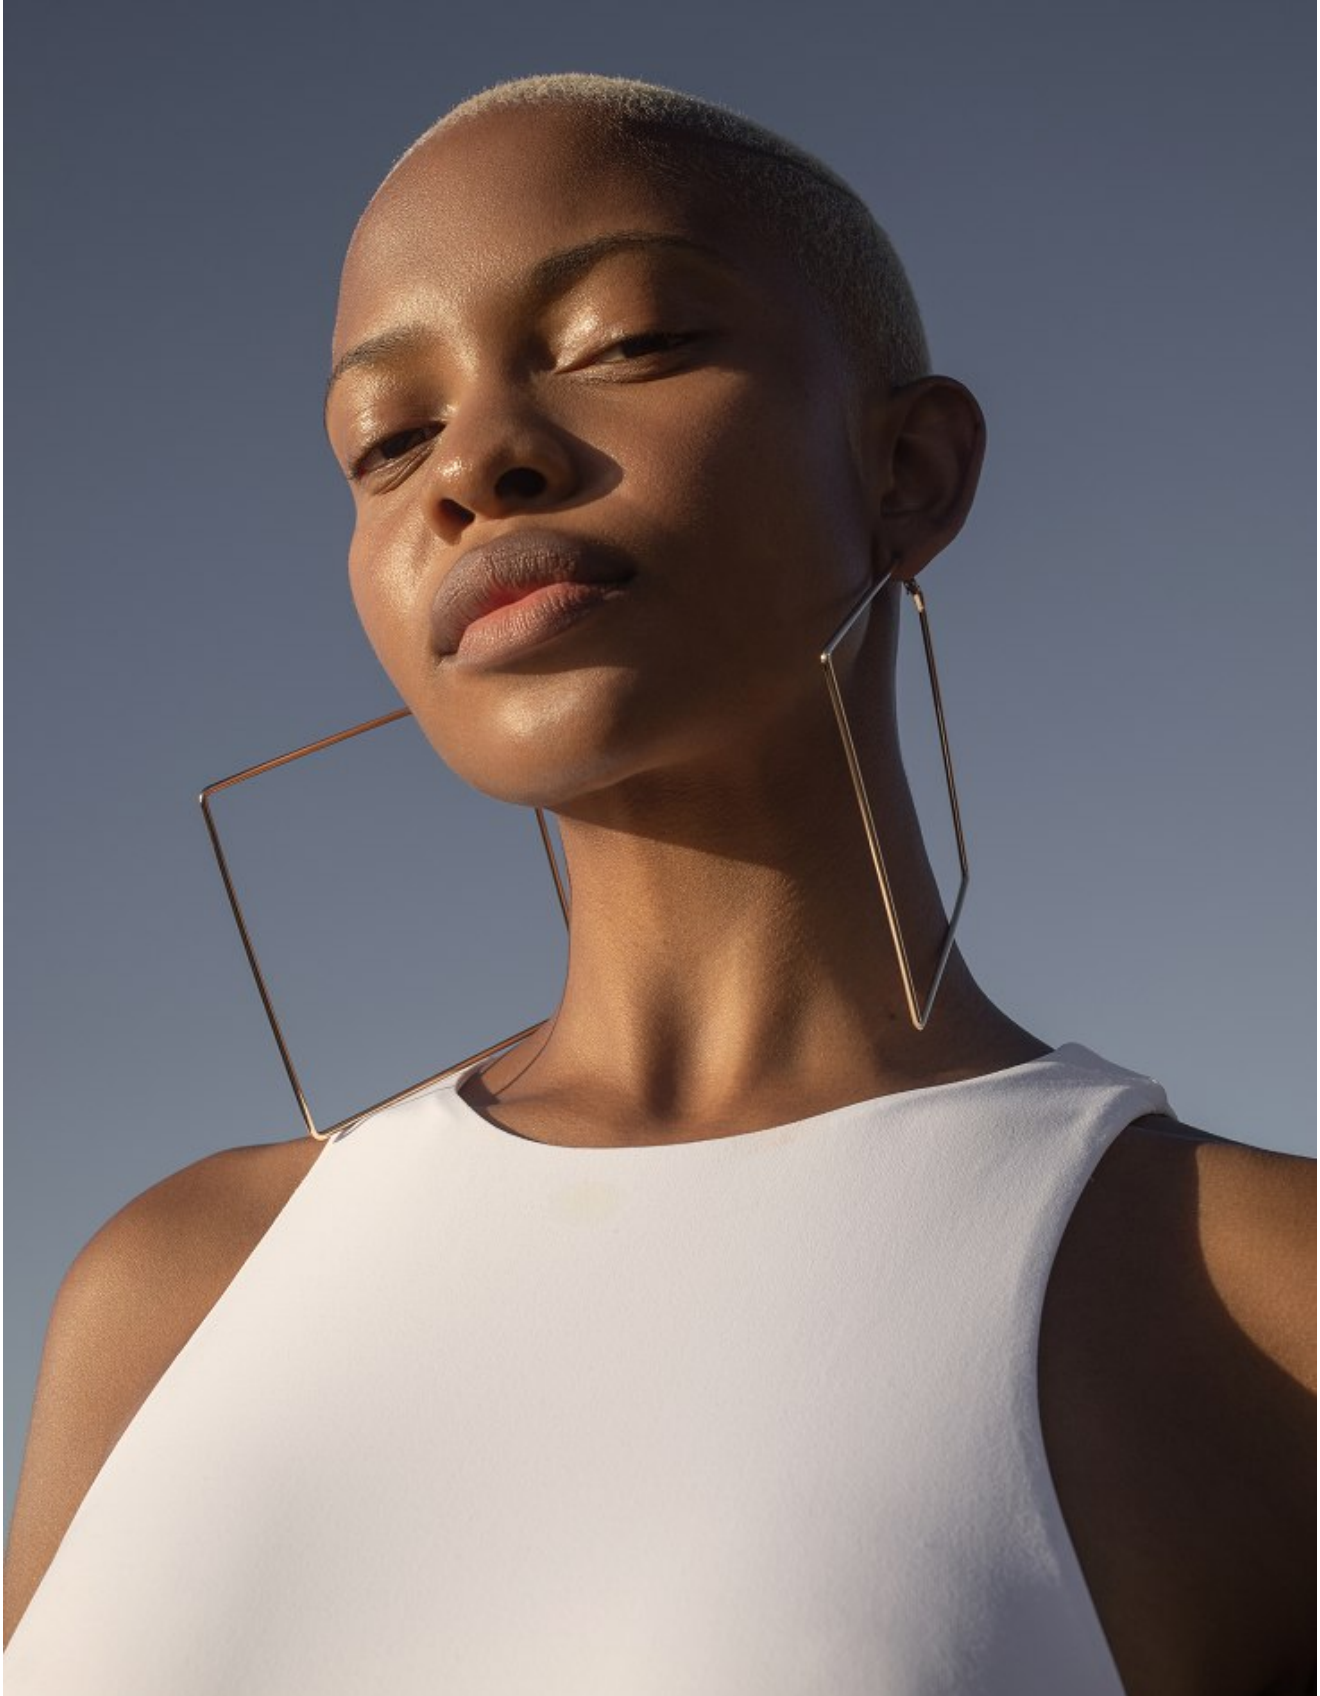

# BOSS MODELS

CAPE TOWN

PALESA MAKAM

Height: 175cm Bust: 85cm Waist: 70cm Hips: 105cm Shoe: 7 UK Hair: Blonde Eyes: Brown

# BOSS MODELS

CAPE TOWN

**PALESA MAKAM**

Height: 175cm Bust: 85cm Waist: 70cm Hips: 105cm Shoe: 7 UK Hair: Blonde Eyes: Brown