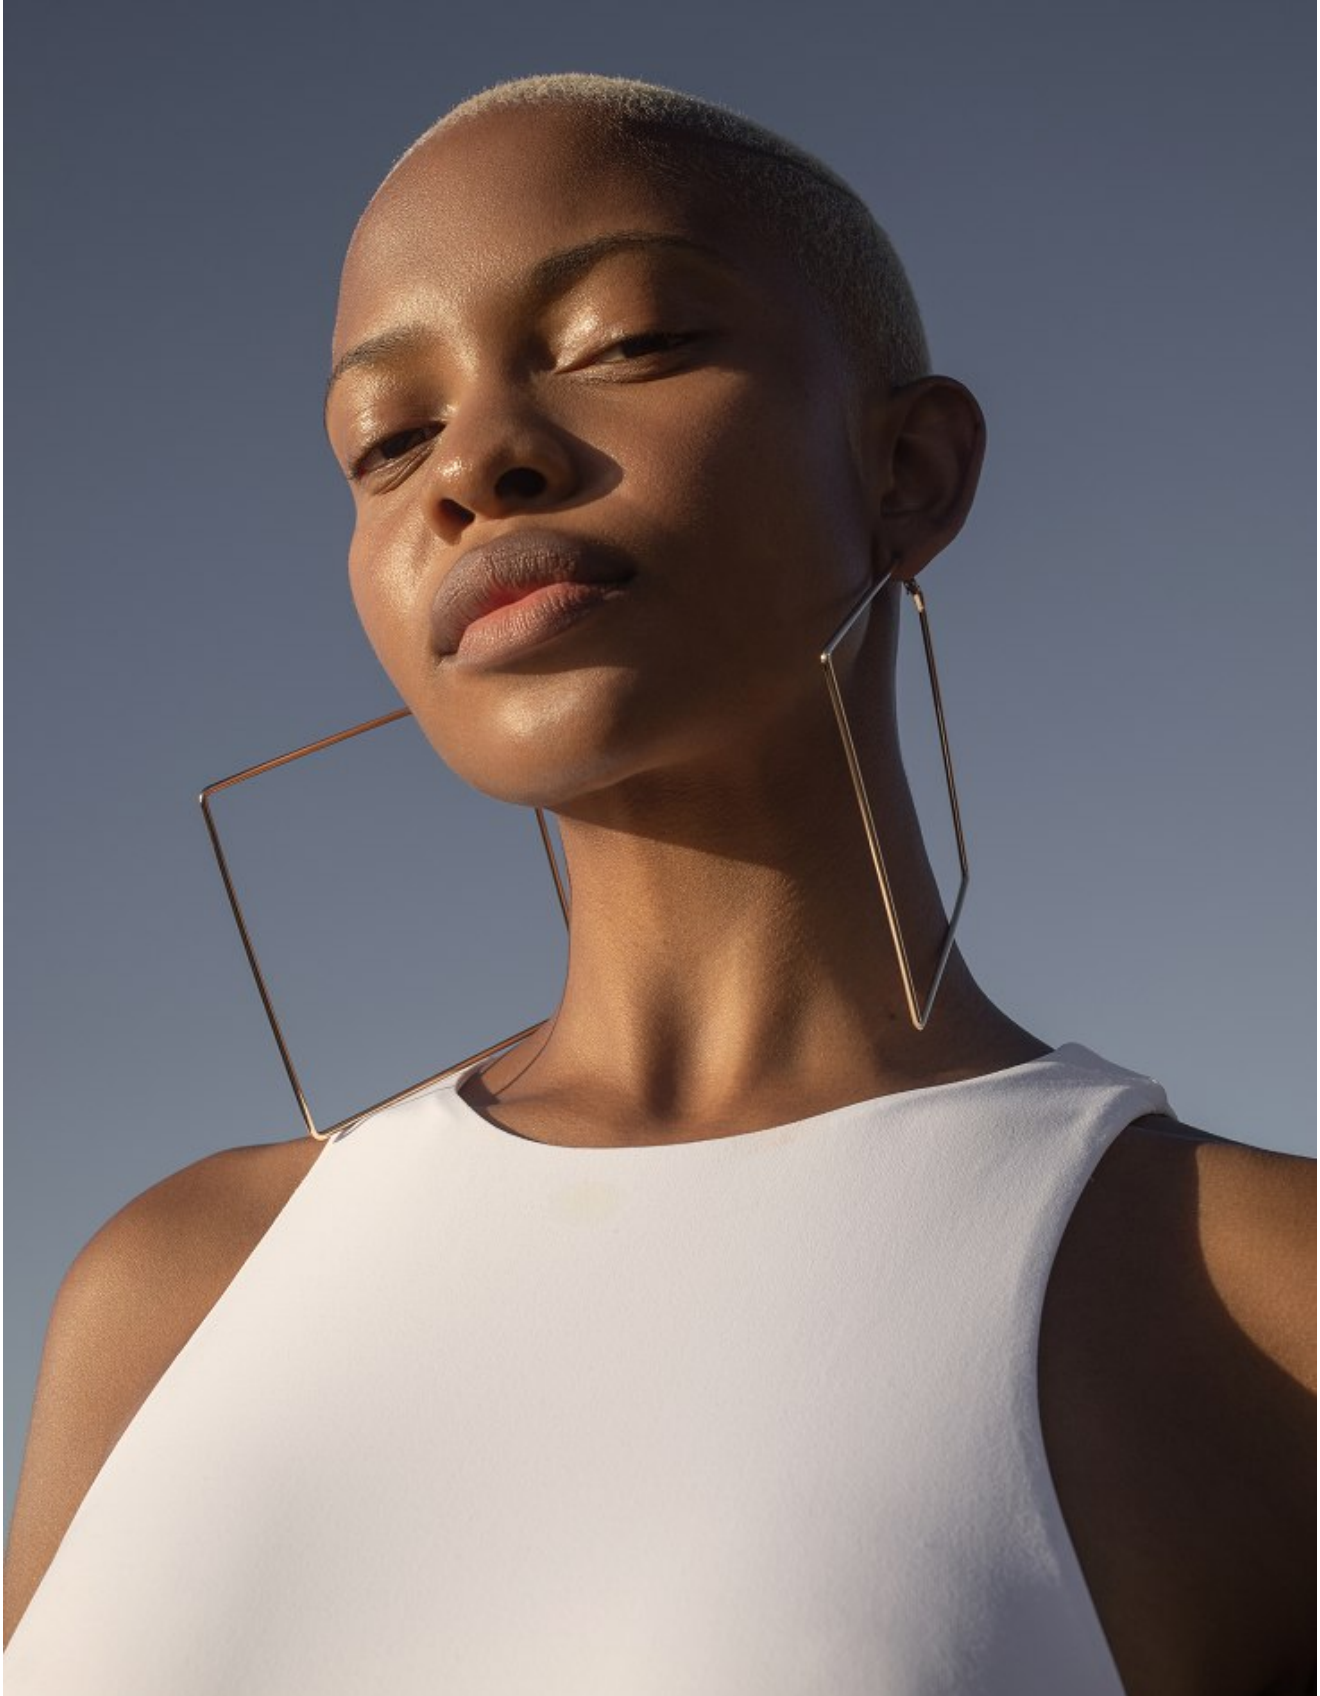

BOSS MODELS

CAPE TOWN

PALESA MAKAM

Height: 175cm Bust: 85cm Waist: 70cm Hips: 105cm Shoe: 7 UK Hair: Blonde Eyes: Brown

BOSS MODELS

CAPE TOWN

PALESA MAKAM

Height: 175cm Bust: 85cm Waist: 70cm Hips: 105cm Shoe: 7 UK Hair: Blonde Eyes: Brown