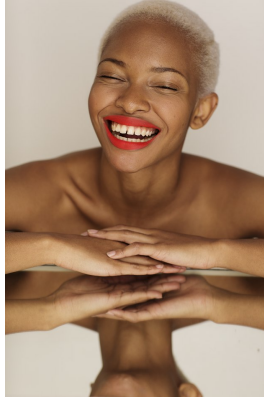

BOSS MODELS

CAPE TOWN

PALESA MAKAM

Height: 175cm Bust: 85cm Waist: 70cm Hips: 105cm Shoe: 7 UK Hair: Blonde Eyes: Brown

BOSS MODELS

CAPE TOWN

PALESA MAKAM

Height: 175cm Bust: 85cm Waist: 70cm Hips: 105cm Shoe: 7 UK Hair: Blonde Eyes: Brown