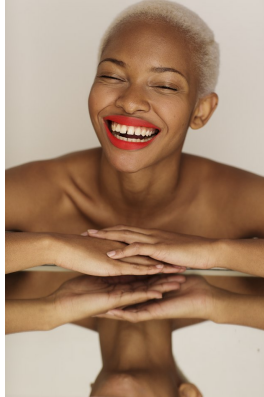

BOSS MODELS

CAPE TOWN

PALESA MAKAM

Height: 175cm Bust: 85cm Waist: 70cm Hips: 105cm Shoe: 7 UK Hair: Blonde Eyes: Brown

BOSS MODELS

CAPE TOWN

PALESA MAKAM

Height: 175cm Bust: 85cm Waist: 70cm Hips: 105cm Shoe: 7 UK Hair: Blonde Eyes: Brown