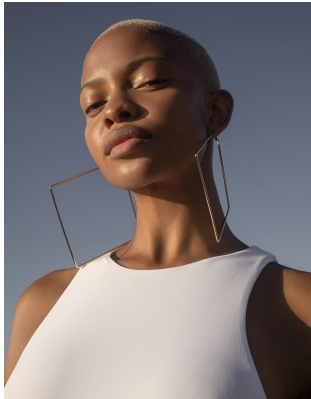

BOSS MODELS

CAPE TOWN

PALESA MAKAM

Height: 175cm Bust: 85cm Waist: 70cm Hips: 105cm Shoe: 7 UK Hair: Blonde Eyes: Brown

BOSS MODELS

CAPE TOWN

PALESA MAKAM

Height: 175cm Bust: 85cm Waist: 70cm Hips: 105cm Shoe: 7 UK Hair: Blonde Eyes: Brown