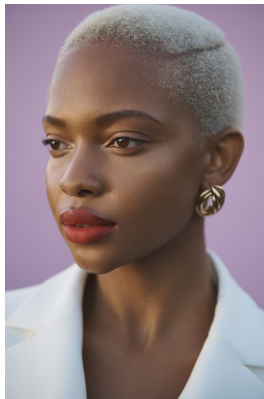

BOSS MODELS

CAPE TOWN

PALESA MAKAM

Height: 175cm Bust: 85cm Waist: 70cm Hips: 105cm Shoe: 7 UK Hair: Blonde Eyes: Brown

BOSS MODELS

CAPE TOWN

PALESA MAKAM

Height: 175cm Bust: 85cm Waist: 70cm Hips: 105cm Shoe: 7 UK Hair: Blonde Eyes: Brown