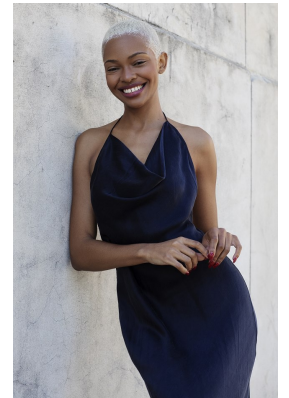

BOSS MODELS

CAPE TOWN

PALESA MAKAM

Height: 175cm Bust: 85cm Waist: 70cm Hips: 105cm Shoe: 7 UK Hair: Blonde Eyes: Brown

BOSS MODELS

CAPE TOWN

PALESA MAKAM

Height: 175cm Bust: 85cm Waist: 70cm Hips: 105cm Shoe: 7 UK Hair: Blonde Eyes: Brown