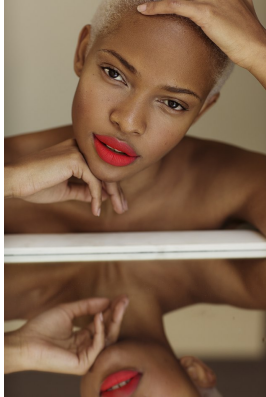

BOSS MODELS

CAPE TOWN

PALESA MAKAM

Height: 175cm Bust: 85cm Waist: 70cm Hips: 105cm Shoe: 7 UK Hair: Blonde Eyes: Brown

BOSS MODELS

CAPE TOWN

PALESA MAKAM

Height: 175cm Bust: 85cm Waist: 70cm Hips: 105cm Shoe: 7 UK Hair: Blonde Eyes: Brown