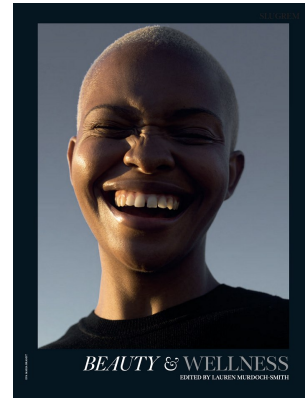

BOSS MODELS

CAPE TOWN

PALESA MAKAM

Height: 175cm Bust: 85cm Waist: 70cm Hips: 105cm Shoe: 7 UK Hair: Blonde Eyes: Brown

BOSS MODELS

CAPE TOWN

PALESA MAKAM

Height: 175cm Bust: 85cm Waist: 70cm Hips: 105cm Shoe: 7 UK Hair: Blonde Eyes: Brown