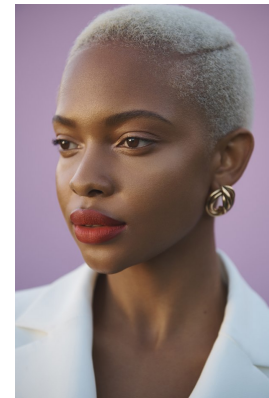

BOSS MODELS

CAPE TOWN

PALESA MAKAM

Height: 175cm Bust: 85cm Waist: 70cm Hips: 105cm Shoe: 7 UK Hair: Blonde Eyes: Brown

BOSS MODELS

CAPE TOWN

PALESA MAKAM

Height: 175cm Bust: 85cm Waist: 70cm Hips: 105cm Shoe: 7 UK Hair: Blonde Eyes: Brown