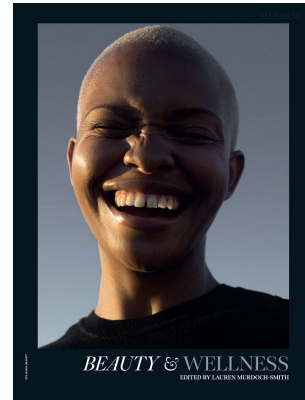

BOSS MODELS

CAPE TOWN

PALESA MAKAM

Height: 175cm Bust: 85cm Waist: 70cm Hips: 105cm Shoe: 7 UK Hair: Blonde Eyes: Brown

BOSS MODELS

CAPE TOWN

PALESA MAKAM

Height: 175cm Bust: 85cm Waist: 70cm Hips: 105cm Shoe: 7 UK Hair: Blonde Eyes: Brown