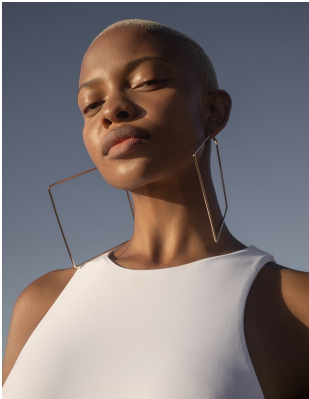

BOSS MODELS

CAPE TOWN

PALESA MAKAM

Height: 175cm Bust: 85cm Waist: 70cm Hips: 105cm Shoe: 7 UK Hair: Blonde Eyes: Brown

BOSS MODELS

CAPE TOWN

PALESA MAKAM

Height: 175cm Bust: 85cm Waist: 70cm Hips: 105cm Shoe: 7 UK Hair: Blonde Eyes: Brown