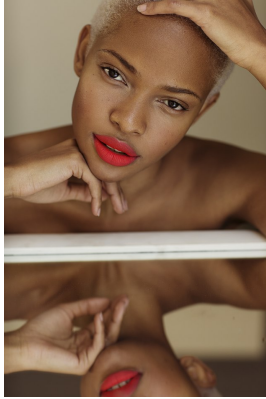

BOSS MODELS

CAPE TOWN

PALESA MAKAM

Height: 175cm Bust: 85cm Waist: 70cm Hips: 105cm Shoe: 7 UK Hair: Blonde Eyes: Brown

BOSS MODELS

CAPE TOWN

PALESA MAKAM

Height: 175cm Bust: 85cm Waist: 70cm Hips: 105cm Shoe: 7 UK Hair: Blonde Eyes: Brown