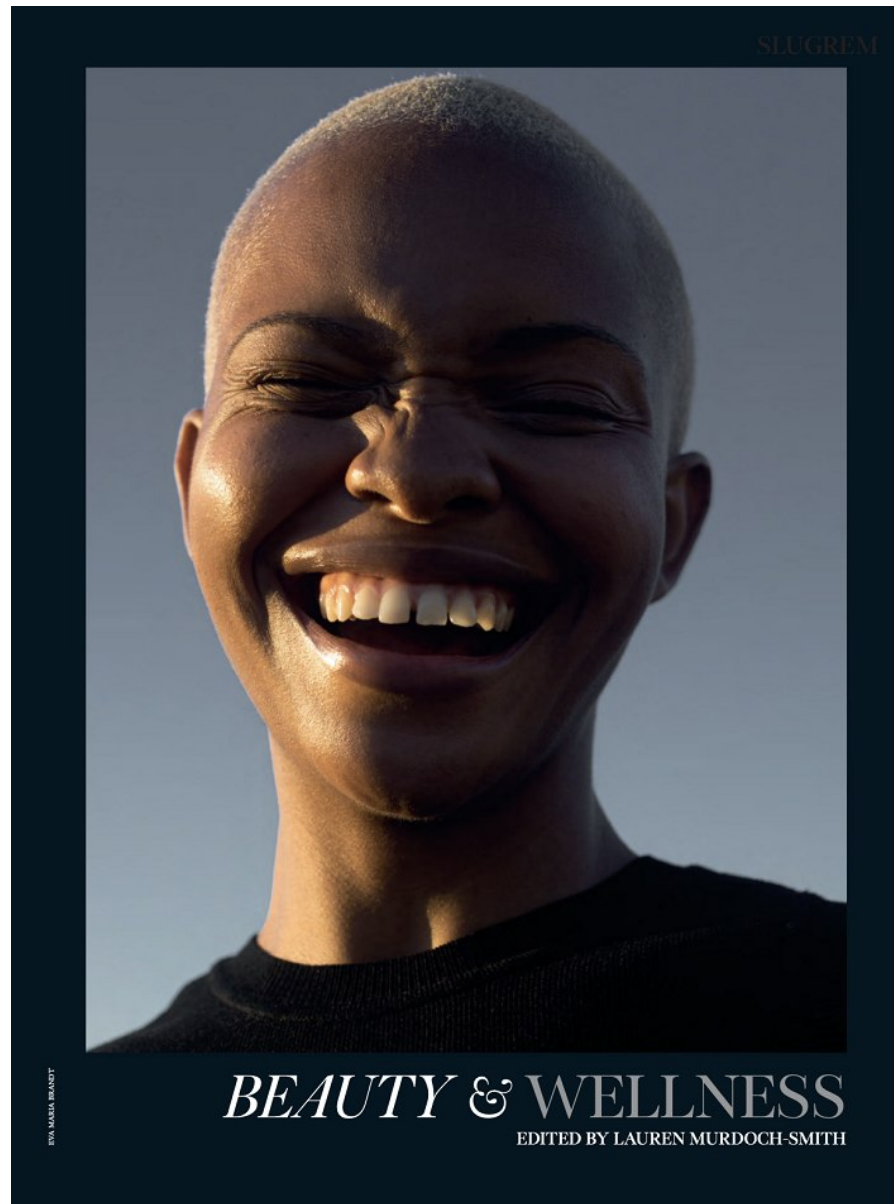

PALESA MAKAM

BOSS MODELS

CAPE TOWN

PALESA MAKAM

Height: 175cm Bust: 85cm Waist: 70cm Hips: 105cm Shoe: 7 UK Hair: Blonde Eyes: Brown