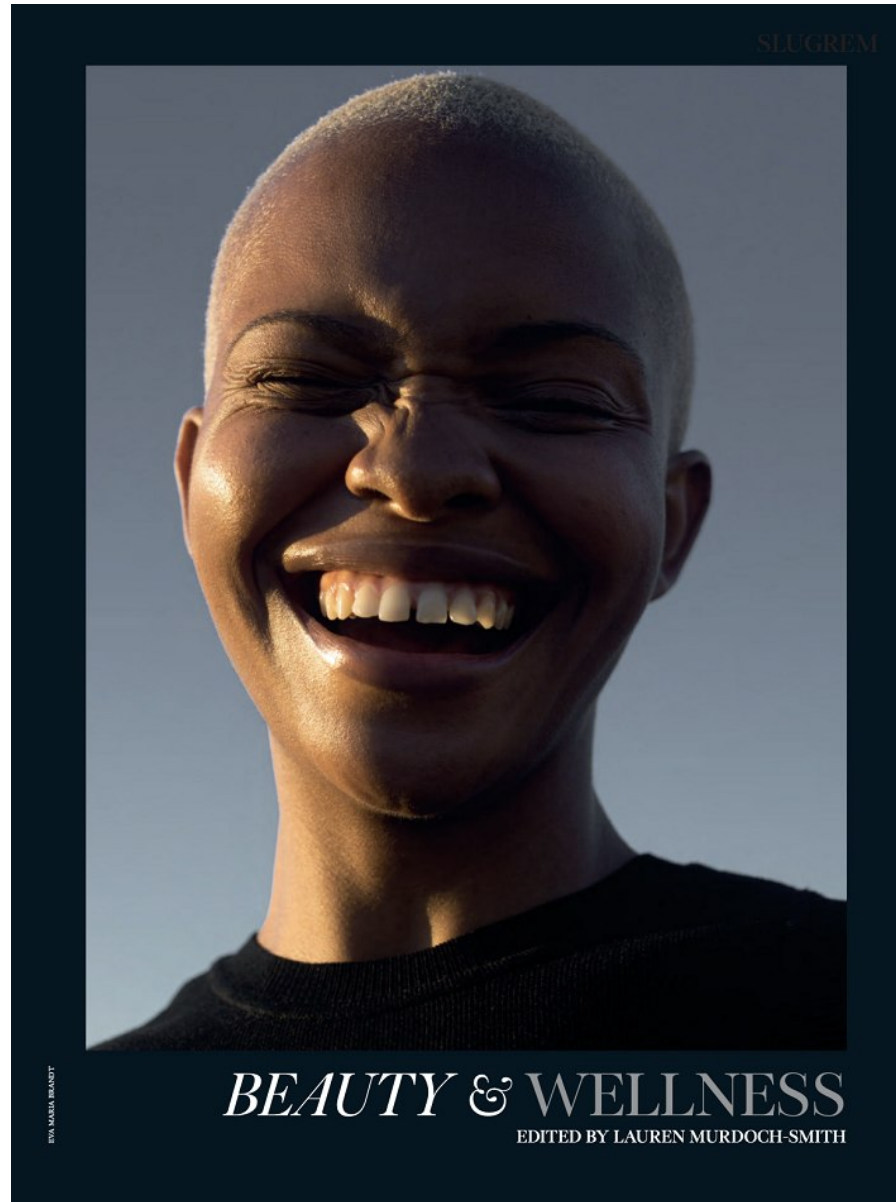

PALESA MAKAM

BOSS MODELS

CAPE TOWN

PALESA MAKAM

Height: 175cm Bust: 85cm Waist: 70cm Hips: 105cm Shoe: 7 UK Hair: Blonde Eyes: Brown