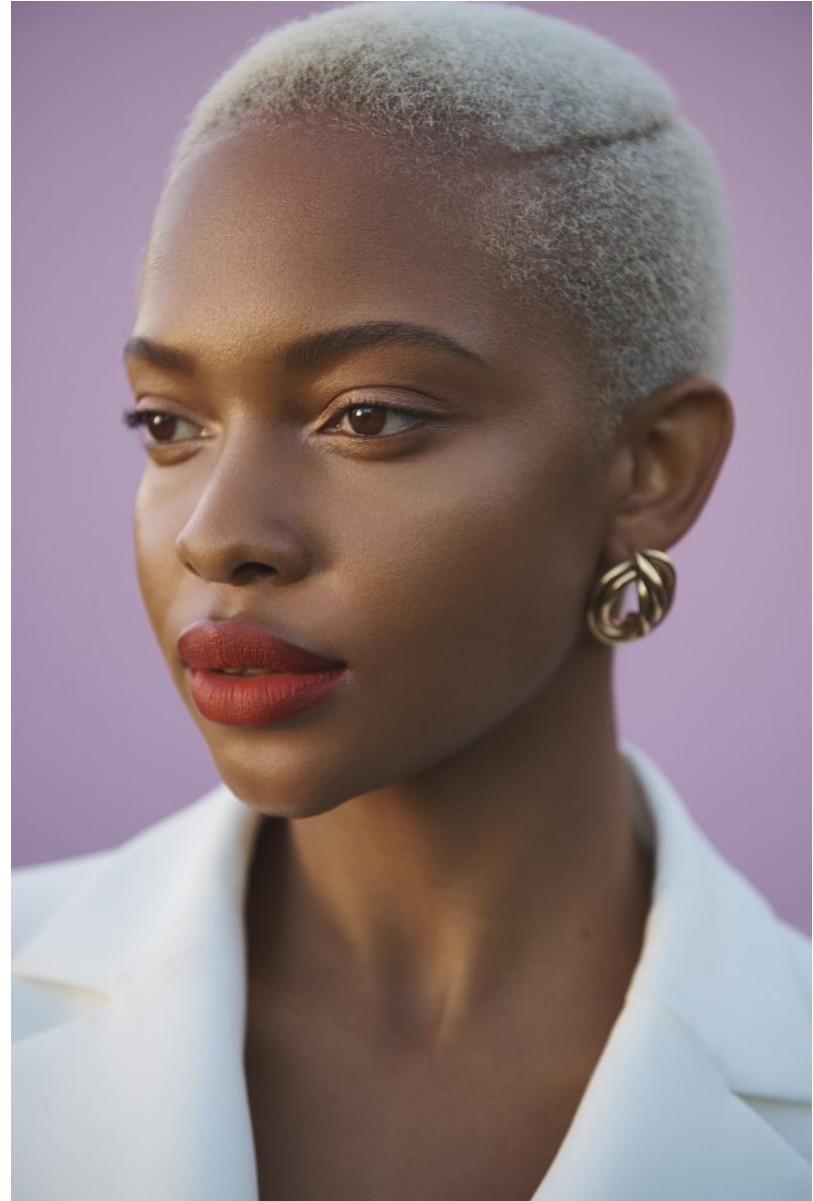

BOSS MODELS

CAPE TOWN

PALESA MAKAM

Height: 175cm Bust: 85cm Waist: 70cm Hips: 105cm Shoe: 7 UK Hair: Blonde Eyes: Brown