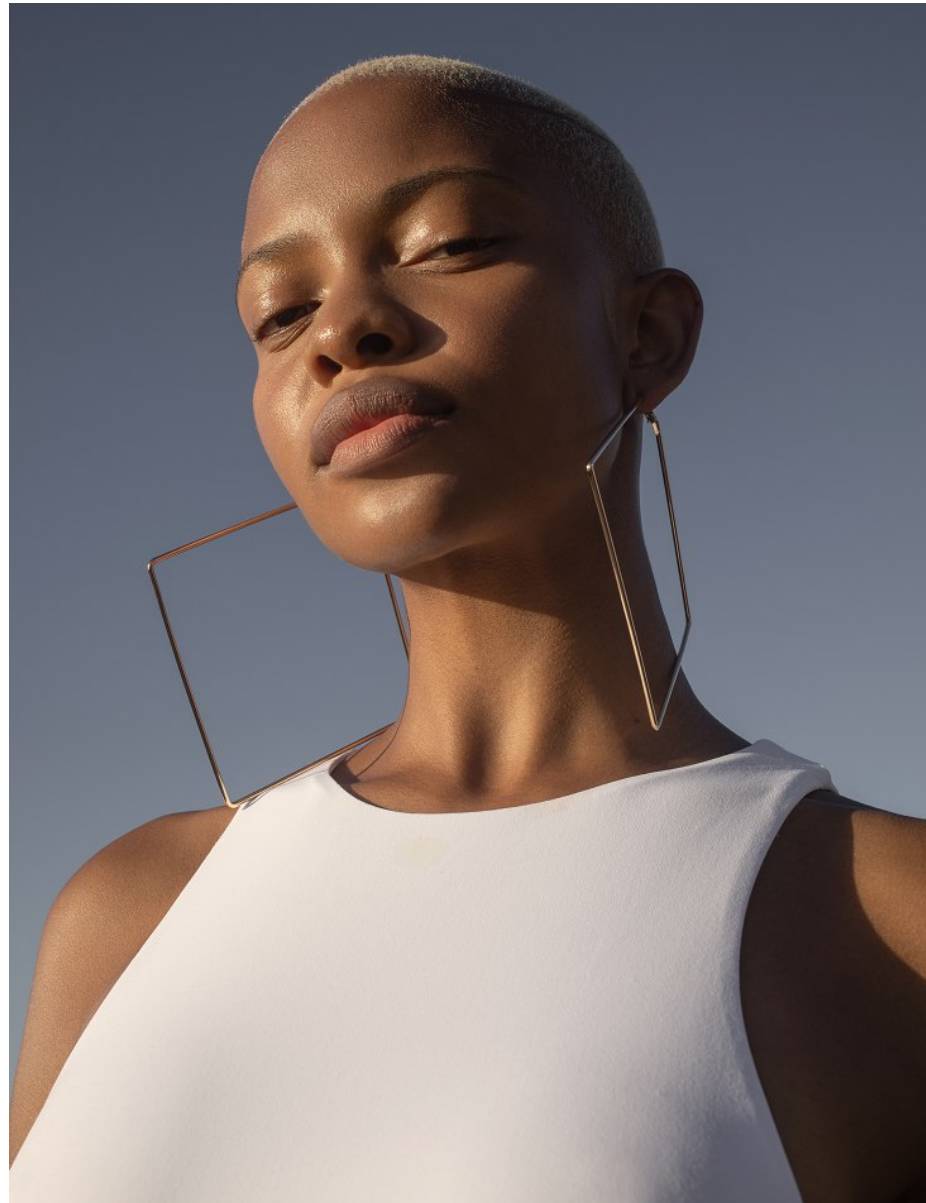

BOSS MODELS

CAPE TOWN

PALESA MAKAM

Height: 175cm Bust: 85cm Waist: 70cm Hips: 105cm Shoe: 7 UK Hair: Blonde Eyes: Brown

BOSS MODELS

CAPE TOWN

PALESA MAKAM

Height: 175cm Bust: 85cm Waist: 70cm Hips: 105cm Shoe: 7 UK Hair: Blonde Eyes: Brown