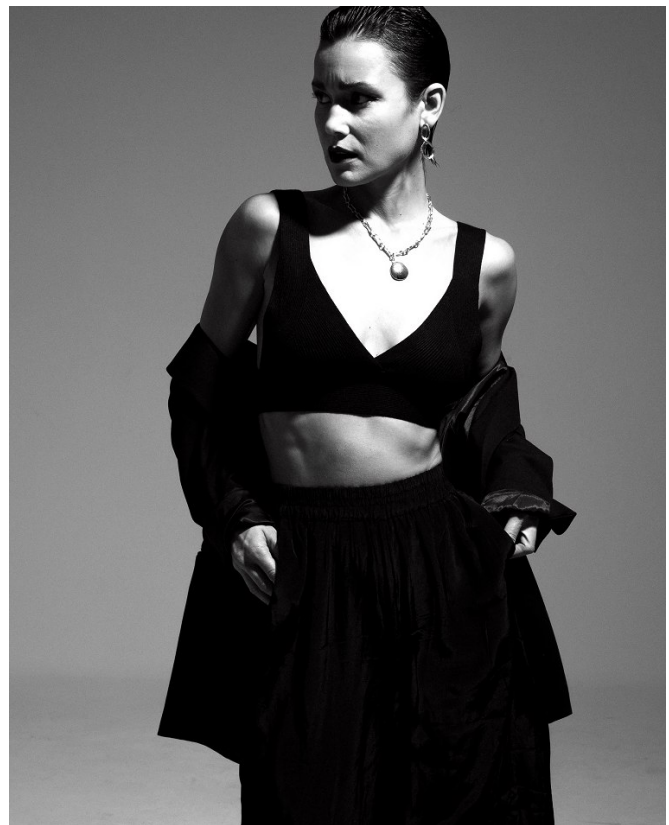

BOSS MODELS

CAPE TOWN

Image: Agnes Fischer represented by Boss Models Cape Town

Height: 175cm Bust: 84cm Waist: 63cm Hips: 92cm Shoe: 5.5 UK Hair: Brown Eyes: Brown