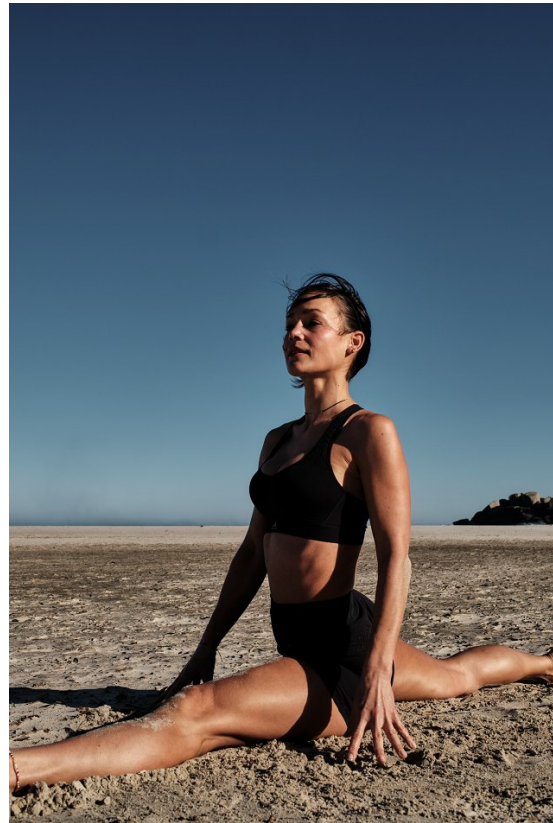

# BOSS MODELS

CAPE TOWN

AGNES FISCHER

Height: 175cm Bust: 84cm Waist: 63cm Hips: 92cm Shoe: 5.5 UK Hair: Brown Eyes: Brown