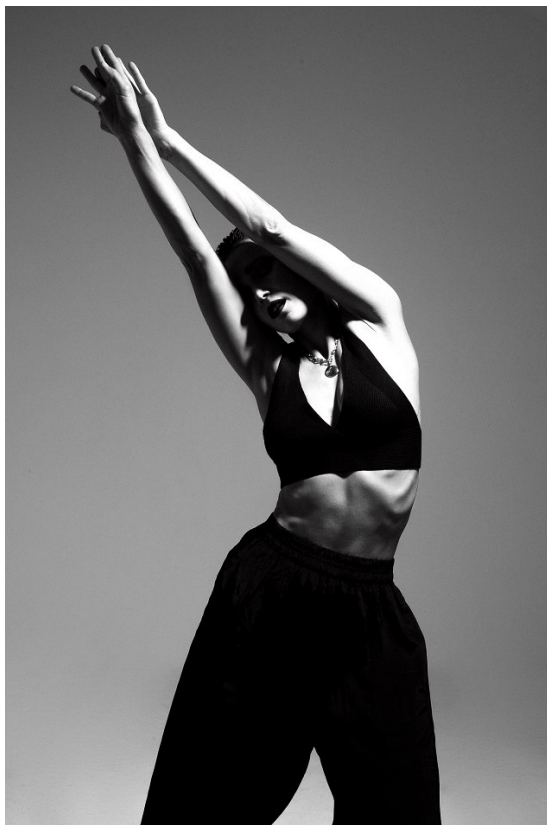

BOSS MODELS

CAPE TOWN

Image: Agnes Fischer represented by Boss Models Cape Town

Height: 175cm Bust: 84cm Waist: 63cm Hips: 92cm Shoe: 5.5 UK Hair: Brown Eyes: Brown