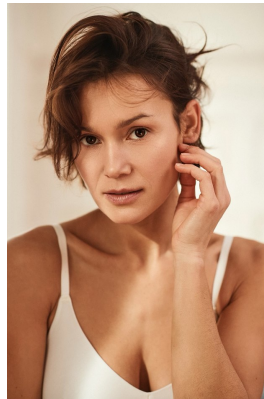

BOSS MODELS

CAPE TOWN

AGNES FISCHER

Height: 175cm Bust: 84cm Waist: 63cm Hips: 92cm Shoe: 5.5 UK Hair: Brown Eyes: Brown

BOSS MODELS

CAPE TOWN

AGNES FISCHER

Height: 175cm Bust: 84cm Waist: 63cm Hips: 92cm Shoe: 5.5 UK Hair: Brown Eyes: Brown

BOSS MODELS

CAPE TOWN

Image: Agnes Fischer represented by Boss Models Cape Town

AGNES FISCHER

Height: 175cm Bust: 84cm Waist: 63cm Hips: 92cm Shoe: 5.5 UK Hair: Brown Eyes: Brown