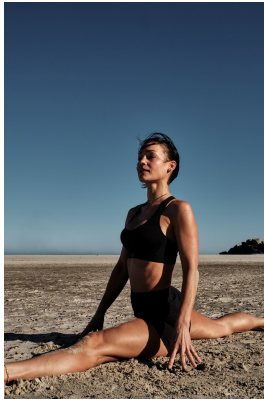

BOSS MODELS

CAPE TOWN

AGNES FISCHER

Height: 175cm Bust: 84cm Waist: 63cm Hips: 92cm Shoe: 5.5 UK Hair: Brown Eyes: Brown

BOSS MODELS

CAPE TOWN

AGNES FISCHER

Height: 175cm Bust: 84cm Waist: 63cm Hips: 92cm Shoe: 5.5 UK Hair: Brown Eyes: Brown

BOSS MODELS

CAPE TOWN

Image: Agnes Fischer represented by Boss Models Cape Town

AGNES FISCHER

Height: 175cm Bust: 84cm Waist: 63cm Hips: 92cm Shoe: 5.5 UK Hair: Brown Eyes: Brown