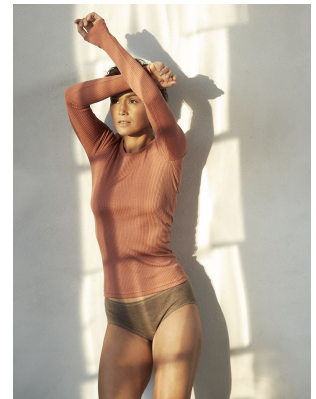

BOSS MODELS

CAPE TOWN

AGNES FISCHER

Height: 175cm Bust: 84cm Waist: 63cm Hips: 92cm Shoe: 5.5 UK Hair: Brown Eyes: Brown

BOSS MODELS

CAPE TOWN

AGNES FISCHER

Height: 175cm Bust: 84cm Waist: 63cm Hips: 92cm Shoe: 5.5 UK Hair: Brown Eyes: Brown

BOSS MODELS

CAPE TOWN

Image: Agnes Fischer represented by Boss Models Cape Town

AGNES FISCHER

Height: 175cm Bust: 84cm Waist: 63cm Hips: 92cm Shoe: 5.5 UK Hair: Brown Eyes: Brown