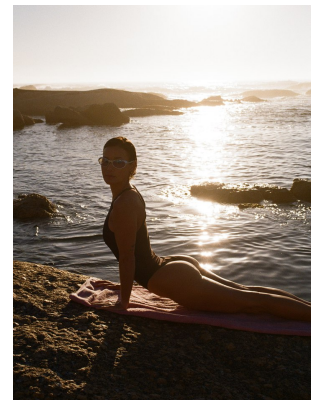

BOSS MODELS

CAPE TOWN

AGNES FISCHER

Height: 175cm Bust: 84cm Waist: 63cm Hips: 92cm Shoe: 5.5 UK Hair: Brown Eyes: Brown

BOSS MODELS

CAPE TOWN

AGNES FISCHER

Height: 175cm Bust: 84cm Waist: 63cm Hips: 92cm Shoe: 5.5 UK Hair: Brown Eyes: Brown