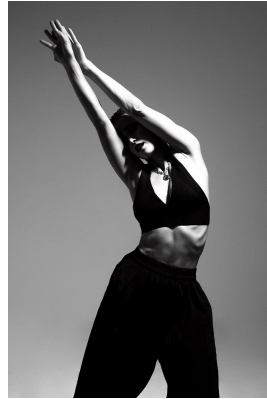

BOSS MODELS

CAPE TOWN

AGNES FISCHER

Height: 175cm Bust: 84cm Waist: 63cm Hips: 92cm Shoe: 5.5 UK Hair: Brown Eyes: Brown

BOSS MODELS

CAPE TOWN

AGNES FISCHER

Height: 175cm Bust: 84cm Waist: 63cm Hips: 92cm Shoe: 5.5 UK Hair: Brown Eyes: Brown

BOSS MODELS

CAPE TOWN

Image: Agnes Fischer represented by Boss Models Cape Town

AGNES FISCHER

Height: 175cm Bust: 84cm Waist: 63cm Hips: 92cm Shoe: 5.5 UK Hair: Brown Eyes: Brown