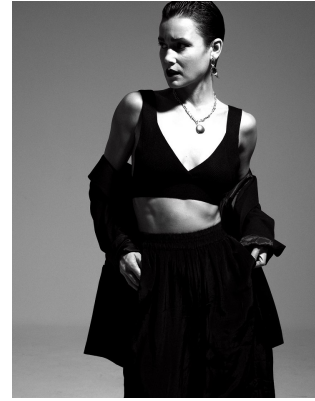

BOSS MODELS

CAPE TOWN

AGNES FISCHER

Height: 175cm Bust: 84cm Waist: 63cm Hips: 92cm Shoe: 5.5 UK Hair: Brown Eyes: Brown

BOSS MODELS

CAPE TOWN

AGNES FISCHER

Height: 175cm Bust: 84cm Waist: 63cm Hips: 92cm Shoe: 5.5 UK Hair: Brown Eyes: Brown

BOSS MODELS

CAPE TOWN

Image: Agnes Fischer represented by Boss Models Cape Town

AGNES FISCHER

Height: 175cm Bust: 84cm Waist: 63cm Hips: 92cm Shoe: 5.5 UK Hair: Brown Eyes: Brown