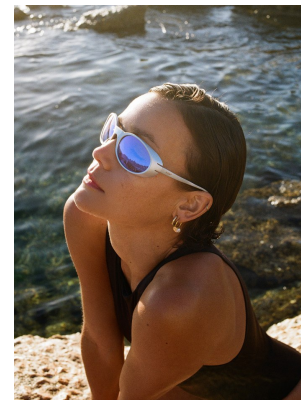

BOSS MODELS

CAPE TOWN

AGNES FISCHER

Height: 175cm Bust: 84cm Waist: 63cm Hips: 92cm Shoe: 5.5 UK Hair: Brown Eyes: Brown

BOSS MODELS

CAPE TOWN

AGNES FISCHER

Height: 175cm Bust: 84cm Waist: 63cm Hips: 92cm Shoe: 5.5 UK Hair: Brown Eyes: Brown

BOSS MODELS

CAPE TOWN

Image: Agnes Fischer represented by Boss Models Cape Town

AGNES FISCHER

Height: 175cm Bust: 84cm Waist: 63cm Hips: 92cm Shoe: 5.5 UK Hair: Brown Eyes: Brown