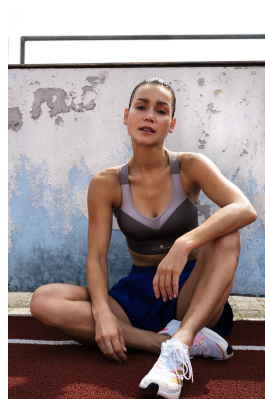

BOSS MODELS

CAPE TOWN

AGNES FISCHER

Height: 175cm Bust: 84cm Waist: 63cm Hips: 92cm Shoe: 5.5 UK Hair: Brown Eyes: Brown

BOSS MODELS

CAPE TOWN

AGNES FISCHER

Height: 175cm Bust: 84cm Waist: 63cm Hips: 92cm Shoe: 5.5 UK Hair: Brown Eyes: Brown

BOSS MODELS

CAPE TOWN

Image: Agnes Fischer represented by Boss Models Cape Town

AGNES FISCHER

Height: 175cm Bust: 84cm Waist: 63cm Hips: 92cm Shoe: 5.5 UK Hair: Brown Eyes: Brown