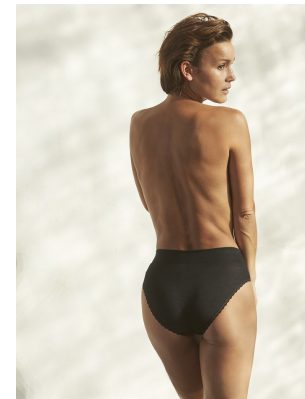

BOSS MODELS

CAPE TOWN

AGNES FISCHER

Height: 175cm Bust: 84cm Waist: 63cm Hips: 92cm Shoe: 5.5 UK Hair: Brown Eyes: Brown

BOSS MODELS

CAPE TOWN

AGNES FISCHER

Height: 175cm Bust: 84cm Waist: 63cm Hips: 92cm Shoe: 5.5 UK Hair: Brown Eyes: Brown

BOSS MODELS

CAPE TOWN

Image: Agnes Fischer represented by Boss Models Cape Town

AGNES FISCHER

Height: 175cm Bust: 84cm Waist: 63cm Hips: 92cm Shoe: 5.5 UK Hair: Brown Eyes: Brown