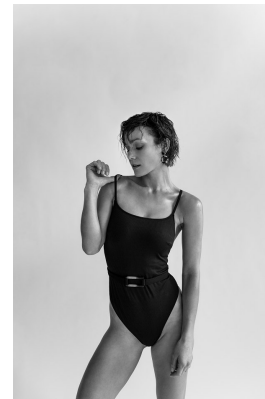

BOSS MODELS

CAPE TOWN

AGNES FISCHER

Height: 175cm Bust: 84cm Waist: 63cm Hips: 92cm Shoe: 5.5 UK Hair: Brown Eyes: Brown

BOSS MODELS

CAPE TOWN

AGNES FISCHER

Height: 175cm Bust: 84cm Waist: 63cm Hips: 92cm Shoe: 5.5 UK Hair: Brown Eyes: Brown

BOSS MODELS

CAPE TOWN

Image: Agnes Fischer represented by Boss Models Cape Town

AGNES FISCHER

Height: 175cm Bust: 84cm Waist: 63cm Hips: 92cm Shoe: 5.5 UK Hair: Brown Eyes: Brown