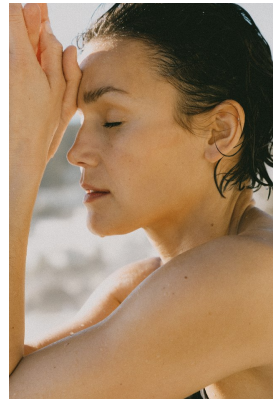

BOSS MODELS

CAPE TOWN

AGNES FISCHER

Height: 175cm Bust: 84cm Waist: 63cm Hips: 92cm Shoe: 5.5 UK Hair: Brown Eyes: Brown

BOSS MODELS

CAPE TOWN

AGNES FISCHER

Height: 175cm Bust: 84cm Waist: 63cm Hips: 92cm Shoe: 5.5 UK Hair: Brown Eyes: Brown

BOSS MODELS

CAPE TOWN

Image: Agnes Fischer represented by Boss Models Cape Town

AGNES FISCHER

Height: 175cm Bust: 84cm Waist: 63cm Hips: 92cm Shoe: 5.5 UK Hair: Brown Eyes: Brown