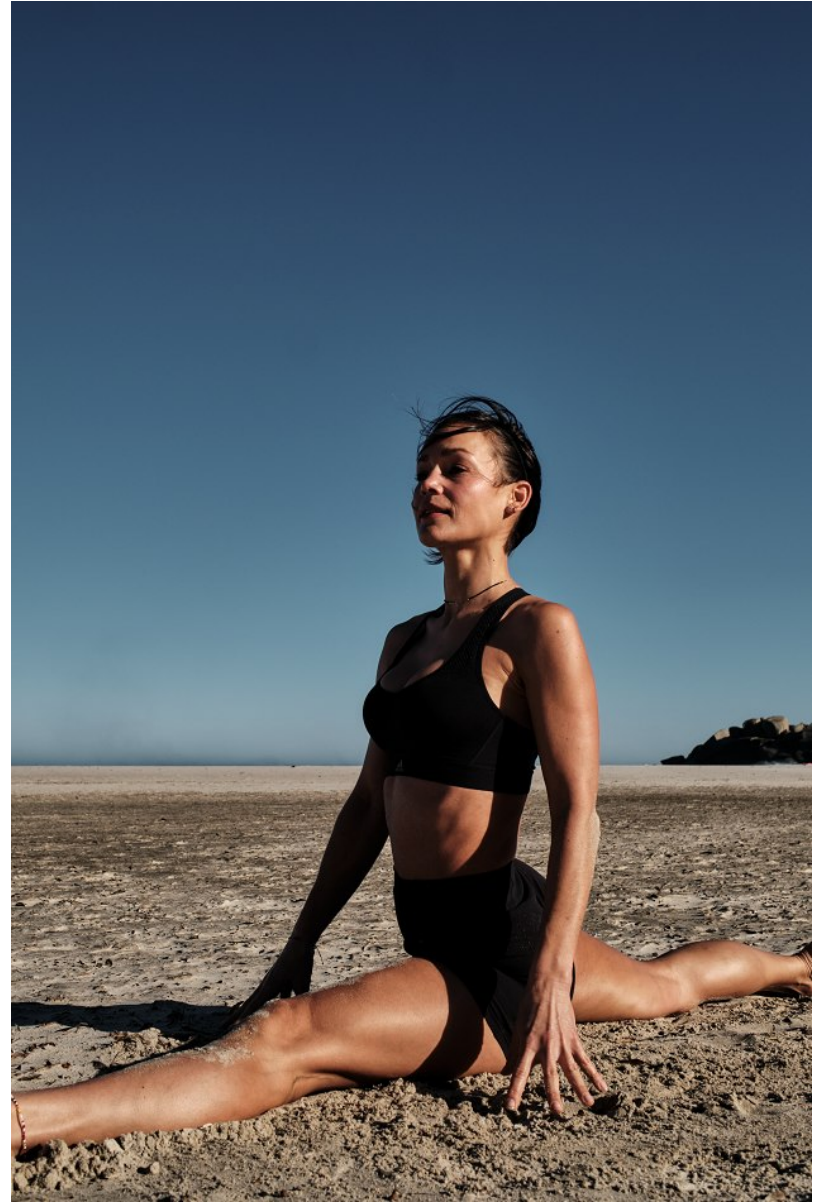

BOSS MODELS

CAPE TOWN

AGNES FISCHER

Height: 175cm Bust: 84cm Waist: 63cm Hips: 92cm Shoe: 5.5 UK Hair: Brown Eyes: Brown