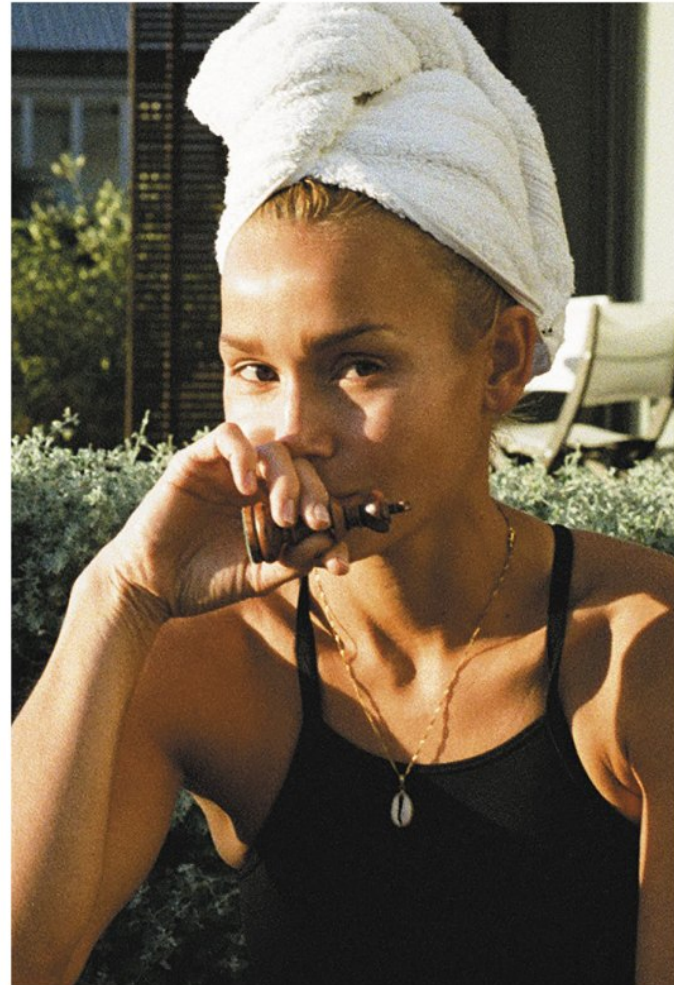

OFFTHERAILS#