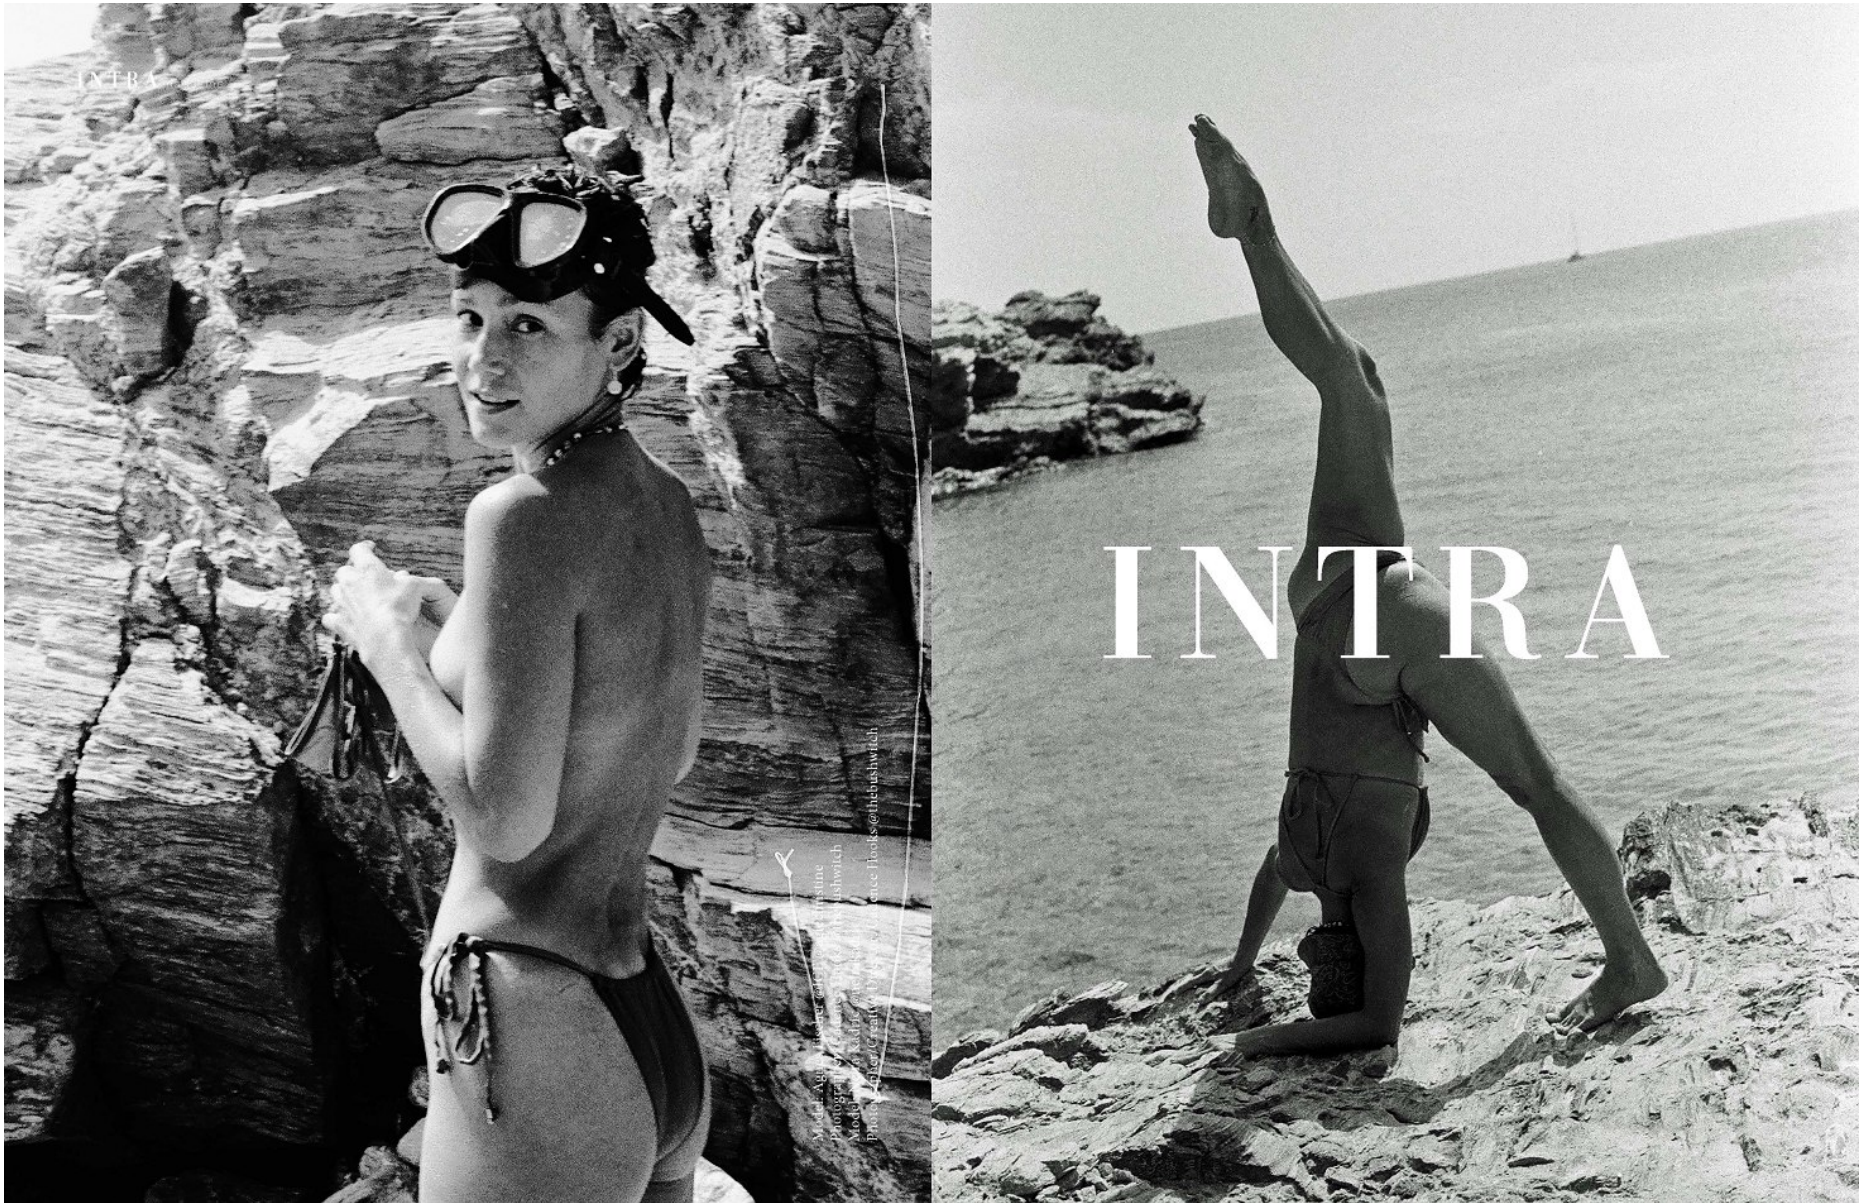

BOSS MODELS

CAPE TOWN

AGNES FISCHER

Height: 175cm Bust: 84cm Waist: 63cm Hips: 92cm Shoe: 5.5 UK Hair: Brown Eyes: Brown