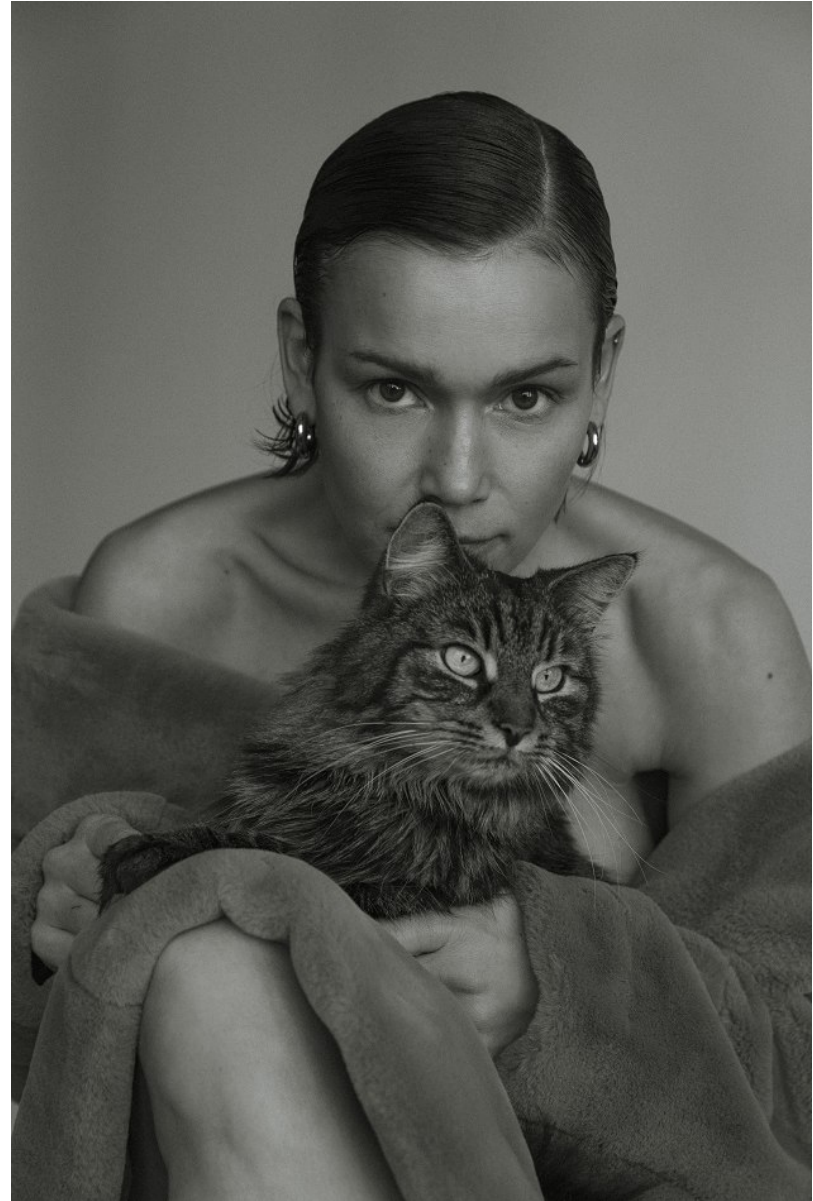

BOSS MODELS

CAPE TOWN

AGNES FISCHER

Height: 175cm Bust: 84cm Waist: 63cm Hips: 92cm Shoe: 5.5 UK Hair: Brown Eyes: Brown