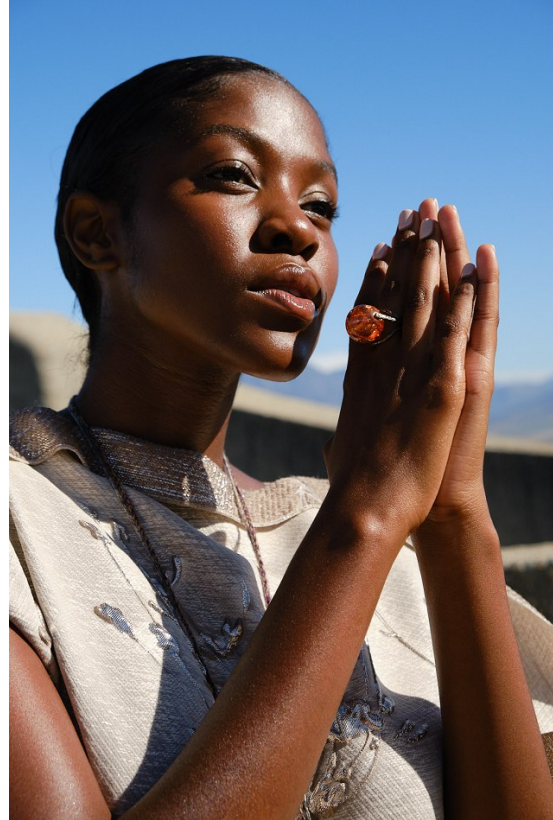

BOSS MODELS

CAPE TOWN

AOBAKWE SELEKA

Height: 172cm Bust: 92cm Waist: 70cm Hips: 96cm Shoe: 6 UK Hair: Black Eyes: Brown