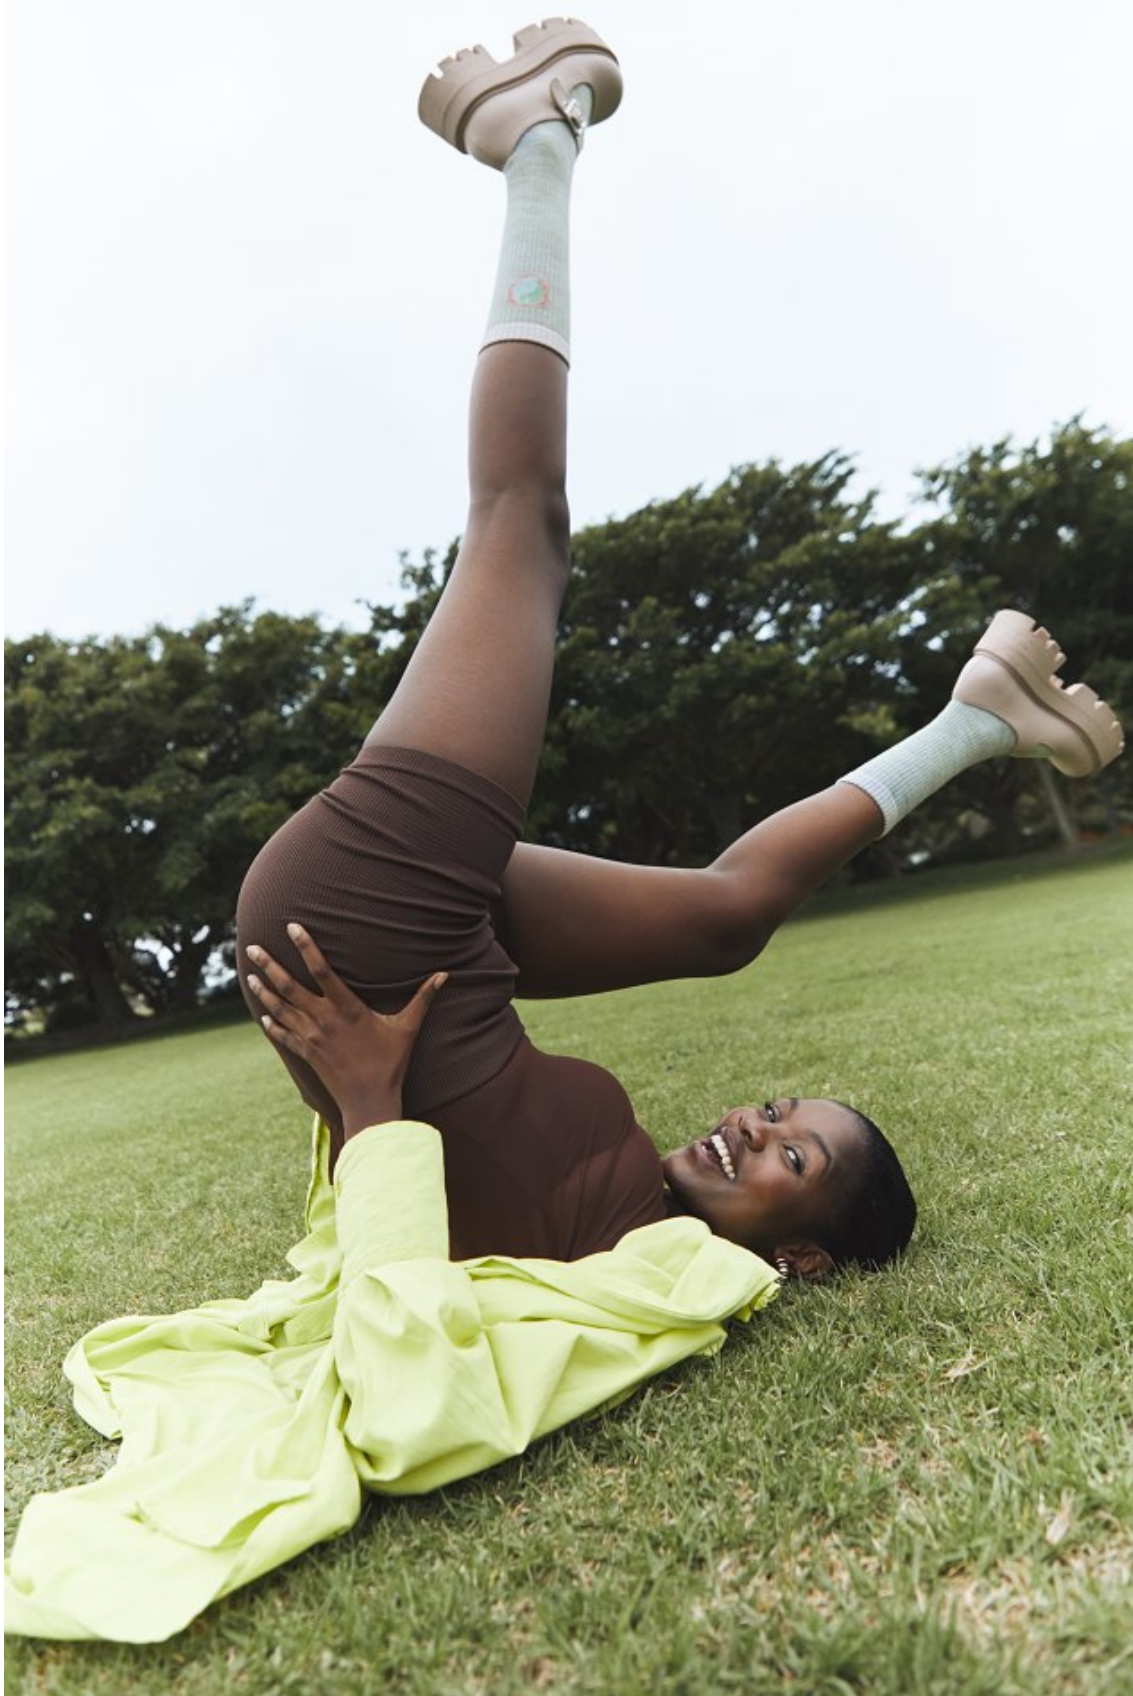

BOSS MODELS

CAPE TOWN

AOBAKWE SELEKA

Height: 172cm Bust: 92cm Waist: 70cm Hips: 96cm Shoe: 6 UK Hair: Black Eyes: Brown