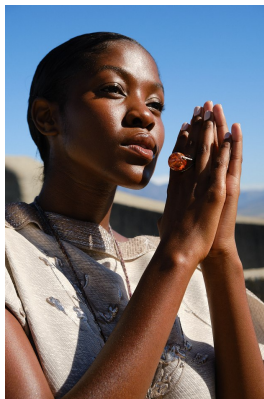

BOSS MODELS

CAPE TOWN

AOBAKWE SELEKA

Height: 172cm Bust: 92cm Waist: 70cm Hips: 96cm Shoe: 6 UK Hair: Black Eyes: Brown

BOSS MODELS

CAPE TOWN

AOBAKWE SELEKA

Height: 172cm Bust: 92cm Waist: 70cm Hips: 96cm Shoe: 6 UK Hair: Black Eyes: Brown